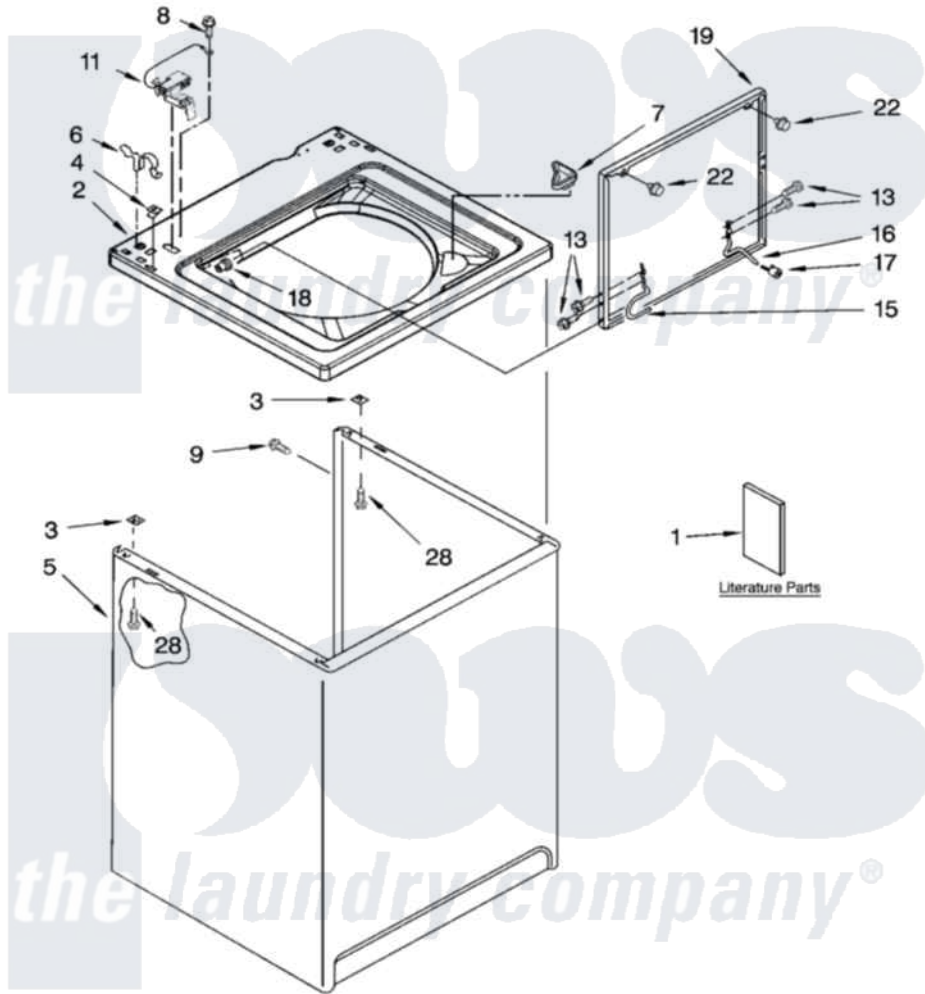

Whirlpool RAS8333RQ3 01 - TOP AND CABINET PARTS

TOP AND CABINET PARTS

For Model: RAS8333RQ3
(Designer White)

AUTOMATIC
WASHER

10-05 Litho in U.S.A. (drd)

1

Part No. 8180873

[Whirlpool Residential Whirlpool RAS8333RQ3 Washer Parts](#) Parts Diagram 01 - TOP AND CABINET PARTS

[Click on the part number to view part](#)

Item	Original Part Number	Replaced By	Status	Part Description
1	3956025		Not Available	Installation Instructions
"	3955913		Not Available	Feature Sheet
"	3955872		Not Available	Use & Care Guide
"	3957355		Not Available	Energy Guide
"	8546687		Not Available	Wiring Diagram
2	8318064			Top
3	62750			Spacer, Cabinet To Top (4)
4	357213			Nut, Push-In
5	63424			Cabinet
6	62780			Clip, Top And Cabinet And Rear Panel
7	3362952			Dispenser, Bleach
8	3351614			Screw, Gearcase Cover Mounting
9	3357011	308685		Side Trim)
11	8318084			Switch, Lid
13	3351355	W10119828		Screw, Lid Hinge Mounting

15	8318088		Hinge, Lid
16	54583		Hinge, Lid
17	19119		Bumper, Lid Hinge
18	21258		Bearing, Lid Hinge
19	8542382	W10193857	Lid
22	9724509		Bumper, Lid
28	3390631		Screw, 10-16 X 3/8