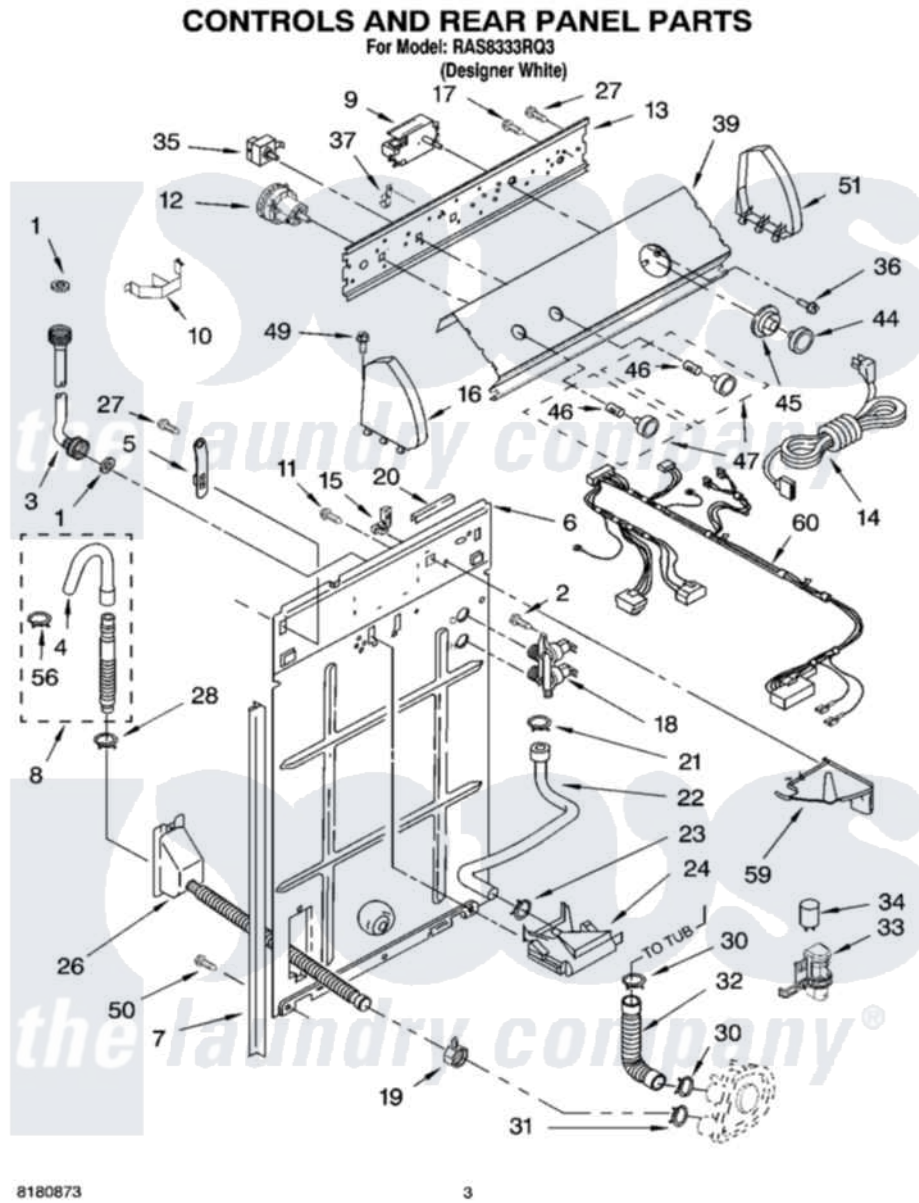

# Whirlpool RAS8333RQ3 02 - CONTROLS AND REAR PANEL PARTS

Whirlpool Residential Whirlpool RAS8333RQ3 Washer Parts Parts Diagram 02 - CONTROLS AND REAR PANEL PARTS  
Click on the part number to view part

Item	Original Part Number	Replaced By	Status	Part Description
1	3976300	<a href="#">16123</a>		Washer Inlet-Hose Miscellaneous Parts Must be Ordered Separately.
2	<a href="#">9740848</a>			Screw, Mixing Valve Mounting
3	8571377	<a href="#">89503</a>		Hose-Inlet
"	8571378	<a href="#">89503</a>		Hose-Inlet
4	<a href="#">3357027</a>			Nozzle, Hose Drain
5	<a href="#">8568314</a>			Strap, Console
6	<a href="#">3357978</a>			Panel, Rear
7	<a href="#">62747</a>			Pad, Rear Panel
8	3951609	<a href="#">285664</a>		Hose
"	661577	<a href="#">285666</a>		Hose
"	3357090	<a href="#">285702</a>		Hose
9	<a href="#">8546685</a>			Timer, Control
10	<a href="#">8055003</a>			Clip, Harness And Pressure Switch
11	<a href="#">3351614</a>			Screw, Gearcase Cover Mounting