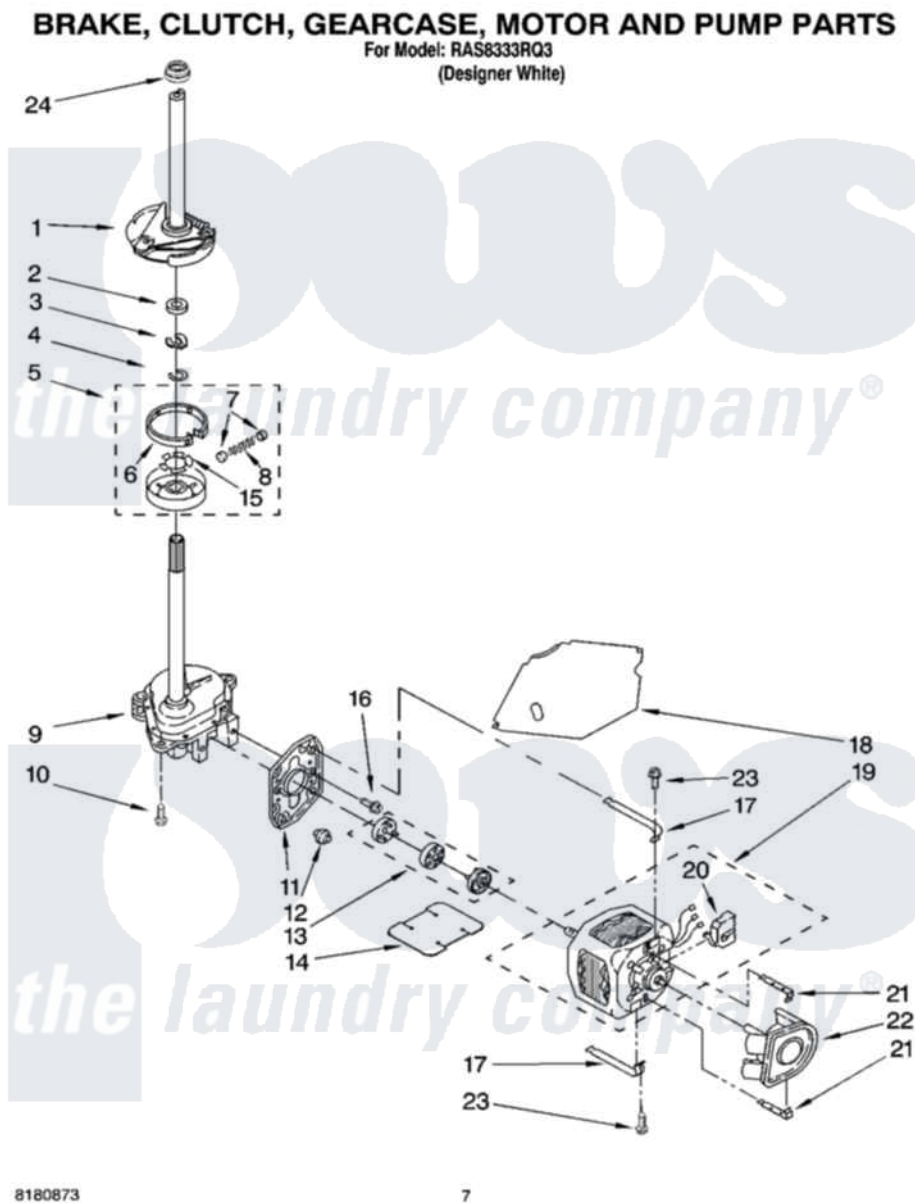

# Whirlpool RAS8333RQ3 04 - BRAKE, CLUTCH, GEARCASE, MOTOR AND PUMP PARTS

Whirlpool [Residential Whirlpool RAS8333RQ3 Washer Parts](#) Parts Diagram 04 - BRAKE, CLUTCH, GEARCASE, MOTOR AND PUMP PARTS  
Click on the part number to view part

Item	Original Part Number	Replaced By	Status	Part Description
1	388952	<a href="#">285792</a>		Basketdrive
2	<a href="#">63292</a>			Washer, Spin Tube Thrust
3	62697	<a href="#">W10080230</a>		Ring, Spin Tube Support
4	63283	<a href="#">285353</a>		Ring
5	3951311	<a href="#">285785</a>		Clutch
6	3951308	<a href="#">285790</a>		Lining
7	<a href="#">62646</a>			Cap, Clutch Spring
8	<a href="#">3946792</a>			Spring And Damper Assembly
9	3360630	<a href="#">3360629</a>		Gearcase
10	3357334	<a href="#">3400516</a>		Screw Anti-Rattle
11	<a href="#">62611</a>			Plate, Motor Mount To Gearcase
12	<a href="#">62691</a>			Grommet, Motor
13	285753	<a href="#">285753A</a>		Coupling
14	<a href="#">3946532</a>			Shield, Motor

15	<a href="#">3355454</a>		Clip, Main Drive
16	<a href="#">3400516</a>		Screw Anti-Rattle
17	3349637	<a href="#">W10086010</a>	Retainer, Motor
18	<a href="#">3362089</a>		Shield, Tub To Motor
19	8528157	<a href="#">661600</a>	Motor, Main Drive
20	<a href="#">3952056</a>		Switch, Main Drive Motor
21	<a href="#">8546127</a>		Retainer, Pump
22	<a href="#">3363394</a>		Pump
23	3387485	<a href="#">273556</a>	Screw, 10-16 X 5/8
24	<a href="#">8577374</a>		Seal, Centerpost