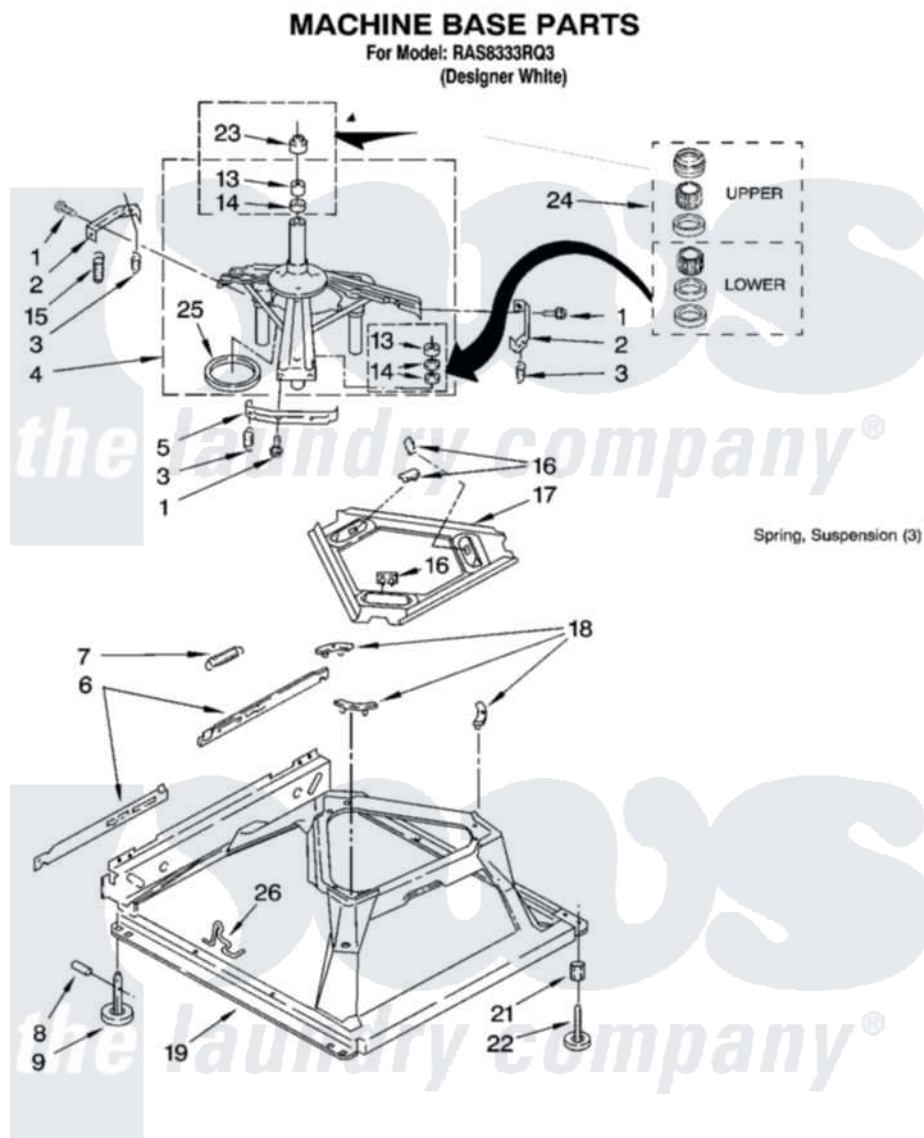

Whirlpool RAS8333RQ3 05 - MACHINE BASE PARTS

8

8180873

Whirlpool Residential Whirlpool RAS8333RQ3 Washer Parts Parts Diagram 05 - MACHINE BASE PARTS
Click on the part number to view part

Item	Original Part Number	Replaced By	Status	Part Description
1	3400076			Screw, Bracket Mounting
2	64067			Bracket, Spring Outer
3	63907			Spring, Suspension
4	8575214	280184		Support
5	64065			Bracket, Spring Outer
6	63466			Link, Leveling Mechanism
7	62597	8316845		Spring
8	62837			Pin, Knurled
9	62596	285244		Feet-Leveling
13	3347047	8546455		Bearing, Centerpost
14	357409	359449		Seal, Agitator Shaft
15	388492	W10250667		Spring, Counterweight
16	62568	285219		Pad
17	3946509			Plate, Suspension
18	3363660	285744		Pad
19	3946512	285771		Base

21	3359452		Nut, Lock
22	389102	W10001130	Foot, Leveling
23	8577376		Seal, Centerpost
24	285203		Centerpost Bearing Kit
25	63134		Ring, Sound Deadening
26	63806	W10145155	Retainer, Suspension Spring