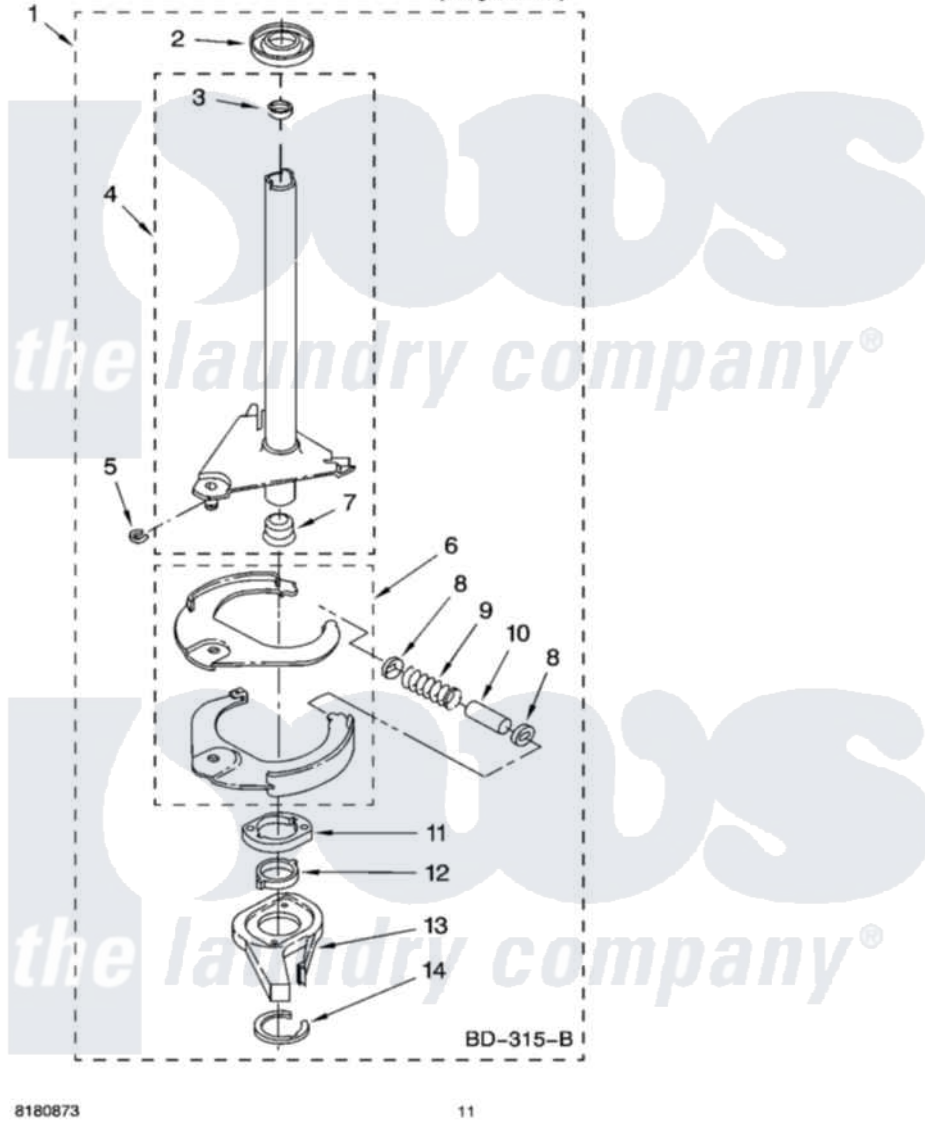

Whirlpool RAS8333RQ3 07 - BRAKE AND DRIVE TUBE PARTS

BRAKE AND DRIVE TUBE PARTS

For Model: RAS8333RQ3
(Designer White)

8180873

11

Whirlpool Residential Whirlpool RAS8333RQ3 Washer Parts Parts Diagram 07 - BRAKE AND DRIVE TUBE PARTS
Click on the part number to view part

Item	Original Part Number	Replaced By	Status	Part Description
1	388952	285792		Basketdrive
2	62658			Ring, Thrust
3	356427			Seal, Spin Pinion
4	64027	64208		Tube-Spin
5	64035	W10083190		Ring, Retaining
6	64232	285438		Shoe-Brake
7	62703	8546462		"T" Bearing, Spin Tube
8	3353956	285658		Sleeve
9	387806		Not Available	Spring, Brake
10	3355360	285658		Sleeve
11	661516	8546461		Cam, Brake Release
12	63022			Sleeve, Cam
13	64194	285790		Lining
14	90368	W10083200		Ring, Retaining
"	N/A		Not Available	FOLLOWING PARTS NOT ILLUSTRATED
"	285208			Lubricant