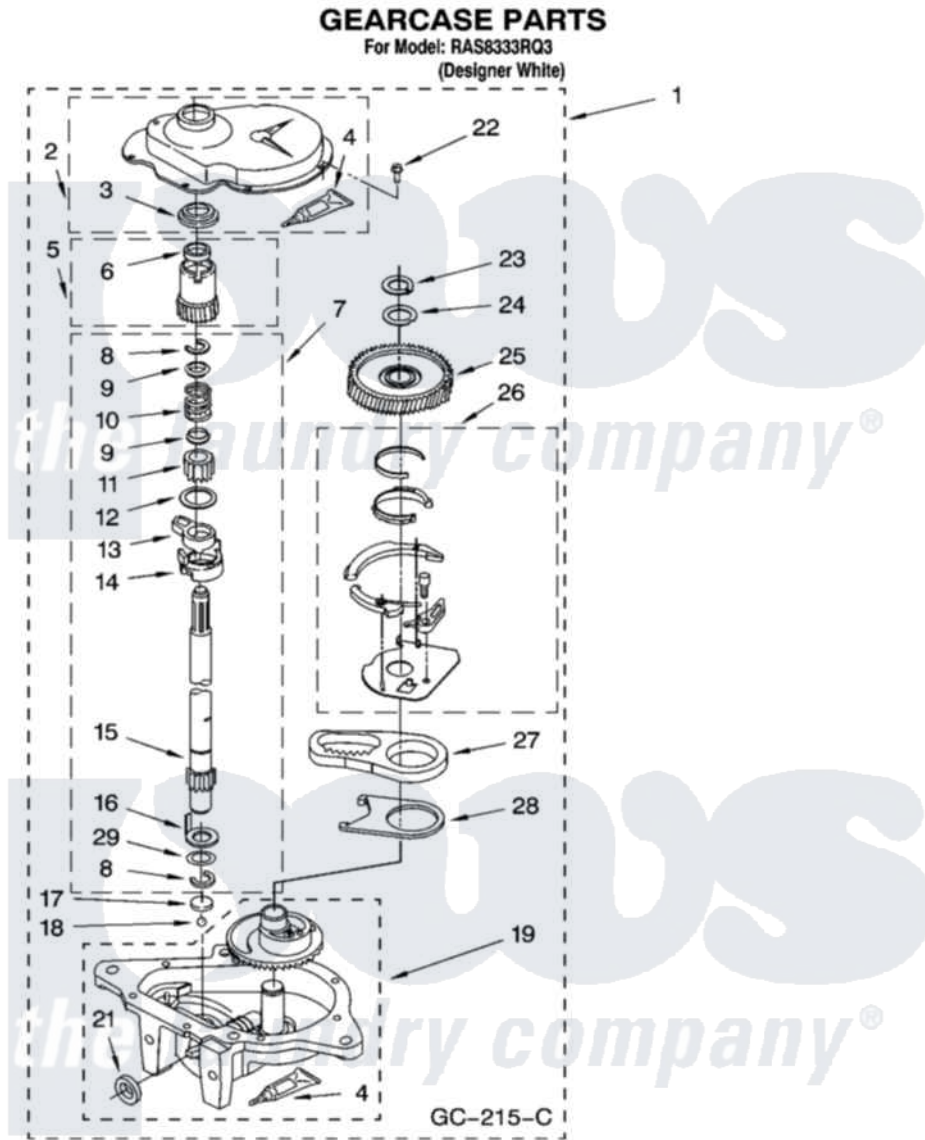

# Whirlpool RAS8333RQ3 08 - GEARCASE PARTS

12

8180873

Whirlpool Residential Whirlpool RAS8333RQ3 Washer Parts Parts Diagram 08 - GEARCASE PARTS  
Click on the part number to view part

Item	Original Part Number	Replaced By	Status	Part Description
1	3360630	<a href="#">3360629</a>		Gearcase
2	<a href="#">285202</a>			Cover, Gearcase
3	<a href="#">3349985</a>			Seal, Gearcase Cover
4	<a href="#">285195</a>			Sealer Sealer, Gasket
5	63320	<a href="#">285362</a>		Gear and Pinion
6	<a href="#">356427</a>			Seal, Spin Pinion
7	<a href="#">389387</a>			Shaft, Agitator
8	90369		Not Available	Ring, Retaining (2)
9	<a href="#">62677</a>			Retainer, Spring
10	<a href="#">62676</a>			Spring, Agitator
11	63273	<a href="#">285509</a>		Shaft, Agitator
12	<a href="#">62619</a>			Washer, Agitator Gear
13	62580	<a href="#">285206</a>		Cam-Agitator
14	62581	<a href="#">285206</a>		Cam-Agitator
15	<a href="#">285509</a>			Shaft, Agitator
16	<a href="#">62618</a>			Washer, Cam Thrust

17	16018	<a href="#">285205</a>	Bearing
18	85529	<a href="#">285205</a>	Bearing
19	389230	<a href="#">285515</a>	Gearcase
21	<a href="#">285352</a>		Seal Kit, Thrust Plug
22	<a href="#">3351614</a>		Screw, Gearcase Cover Mounting
23	3362552	<a href="#">285765</a>	Ring-Retr
24	285735	<a href="#">285766</a>	Washer Kit, Thrust
25	62570	<a href="#">285362</a>	Gear and Pinon
26	388253	<a href="#">999516</a>	Shelf-Glas
27	3349296	<a href="#">8546456</a>	Rack, Connecting
28	<a href="#">62621</a>		Actuator, Shift
29	<a href="#">388815</a>		Washer, Intermediate 1 3976263 Miscellaneous Parts Bag 2 3976300 Washer, Inlet Hose 3 3366913 Clamp, Hose