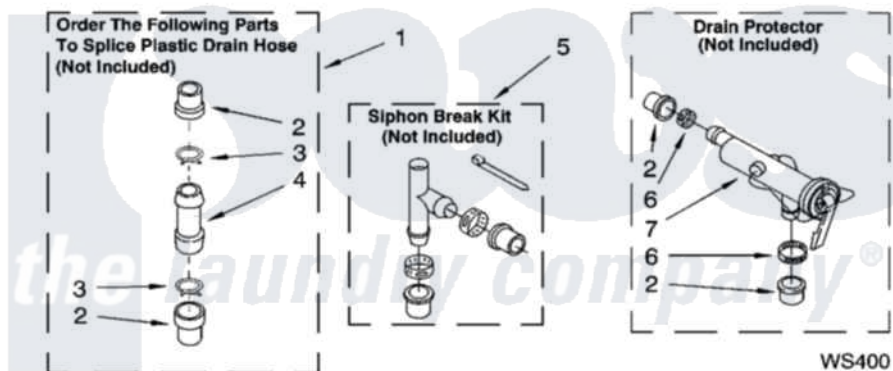

**Whirlpool RAS8333RQ3 09 - WATER SYSTEM PARTS, OPTIONAL PARTS
(NOT INCLUDED)**

WATER SYSTEM PARTS

For Model: RAS8333RQ3
(Designer White)

8180873

13

Whirlpool [Residential Whirlpool RAS8333RQ3 Washer Parts](#) Parts Diagram 09 - WATER SYSTEM PARTS,
OPTIONAL PARTS (NOT INCLUDED)
[Click on the part number to view part](#)

Item	Original Part Number	Replaced By	Status	Part Description
1	285442			Water System Parts
2	285321			Water System Parts
3	370447	285655		Clamp, Hose
4	16272			Connector, Straight
5	285320			Water System Parts
6	65349	285655		Clamp, Hose
7	367031			Water System Parts
	72017			Paint, Touch-Up
"	350938			Paint, Pressurized Spray B
"	350930			Paint, Pressurized Spray B
"	799344			Paint, Touch-Up)
"	N/A		Not Available	OIL
"	350572			Oil
"	N/A		Not Available	LUBRICANT
"	285208			Lubricant