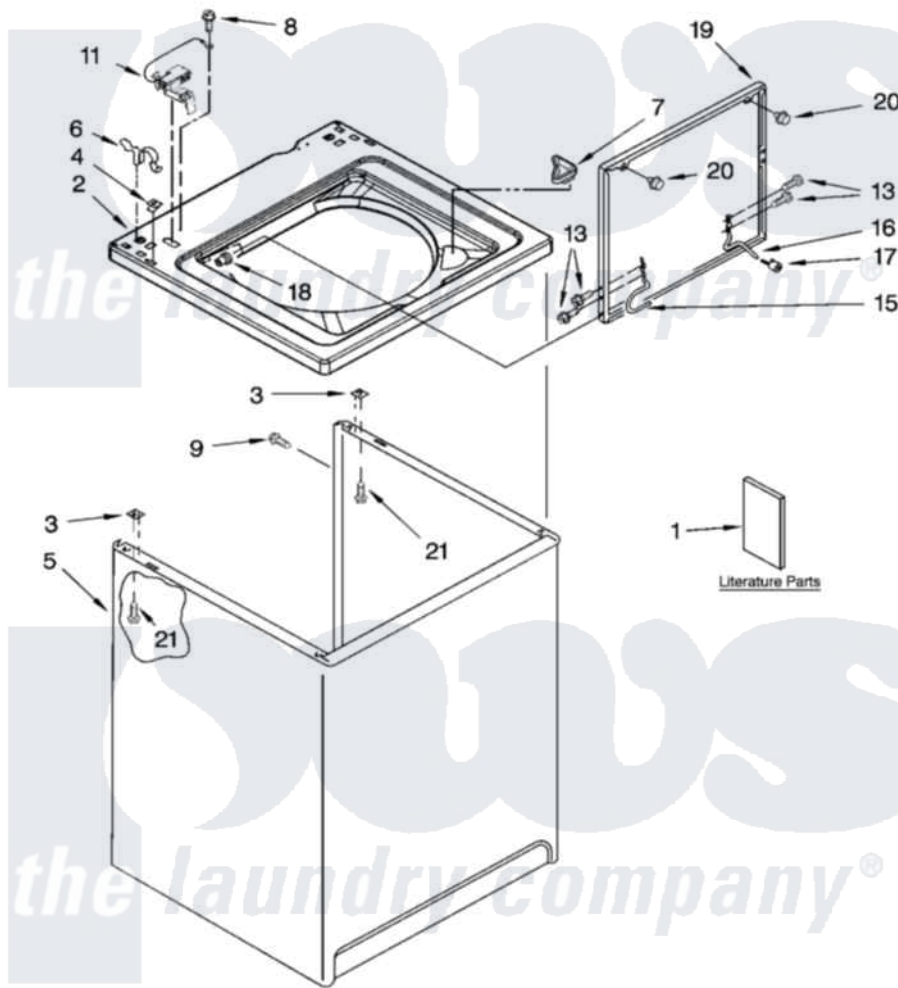

Whirlpool RAS8333RQ4 01 - TOP AND CABINET PARTS

TOP AND CABINET PARTS

For Model: RAS8333RQ4
(Designer White)

AUTOMATIC
WASHER

11-05 Litho in U.S.A. (drd)

1

Part No. 8180969 Rev. A

[Whirlpool Residential Whirlpool RAS8333RQ4 Washer Parts](#) Parts Diagram 01 - TOP AND CABINET PARTS

[Click on the part number to view part](#)

Item	Original Part Number	Replaced By	Status	Part Description
1	3958075		Not Available	Installation Instructions
"	3955913		Not Available	Feature Sheet
"	8578234		Not Available	Use & Care Guide
"	3957355		Not Available	Energy Guide
"	8546687		Not Available	Wiring Diagram
2	8318064			Top
3	62750			Spacer, Cabinet To Top (4)
4	357213			Nut, Push-In
5	63424			Cabinet
6	62780			Clip, Top And Cabinet And Rear Panel
7	3362952			Dispenser, Bleach
8	3351614			Screw, Gearcase Cover Mounting
9	3357011	308685		Side Trim)
11	8318084			Switch, Lid
13	3351355	W10119828		Screw, Lid Hinge Mounting

15	8318088		Hinge, Lid
16	54583		Hinge, Lid
17	19119		Bumper, Lid Hinge
18	21258		Bearing, Lid Hinge
19	8542382	W10193857	Lid
20	9724509		Bumper, Lid
21	3390631		Screw, 10-16 X 3/8