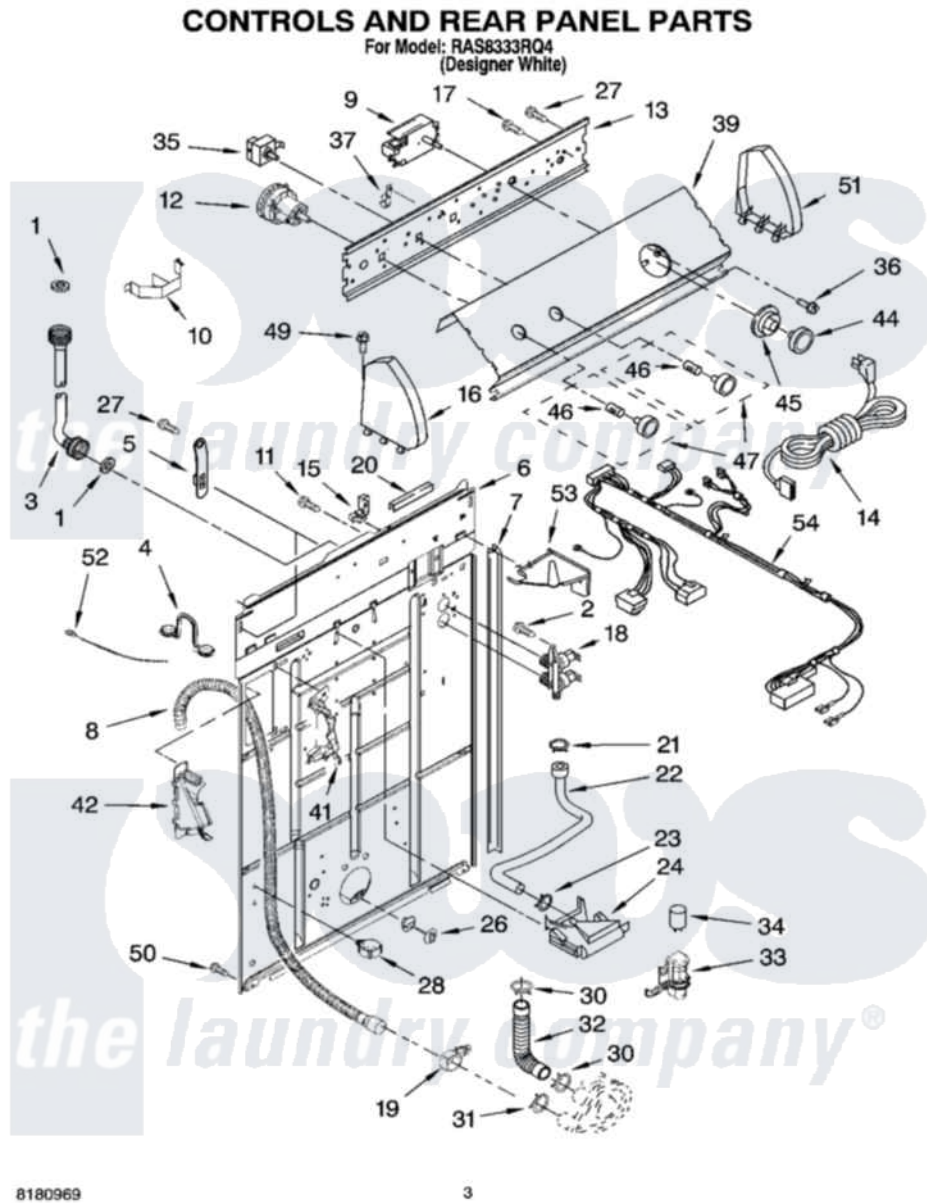

Whirlpool RAS8333RQ4 02 - CONTROLS AND REAR PANEL PARTS

Whirlpool Residential Whirlpool RAS8333RQ4 Washer Parts Parts Diagram 02 - CONTROLS AND REAR PANEL PARTS
Click on the part number to view part

Item	Original Part Number	Replaced By	Status	Part Description
1	3976300	16123		Washer Inlet-Hose Miscellaneous Parts Must be Ordered Separately.
2	9740848			Screw, Mixing Valve Mounting
3	8571377	89503		Hose-Inlet
"	8571378	89503		Hose-Inlet
4	8541672	8577378		U-Bend, Drain Hose
5	8568314			Strap, Console
6	8318015			Panel, Rear
7	62747			Pad, Rear Panel
8	8559373	W10096921		Drain Hose Assembly
9	8546685			Timer, Control
10	8055003			Clip, Harness And Pressure Switch
11	3351614			Screw, Gearcase Cover Mounting
12	3366848	W10339229		Switch-WL
13	3948608			Bracket, Control

14	661661	285800	Cord-Power
15	8559349	285777	Relief-Str
16	8274437	279960	Endcap
17	3400073		Screw, Ground
18	3952164	285805	Valve-Inlet
19	8541668		Clamp, Hose
20	303294	3367669	Protector, Edge
21	301958	596669	Clamp, Manifold
22	8541607	3357328	Hose, Vacuum Break
23	370450	596669	Clamp, Manifold
24	387606	3360977	Break-Vac
26	8519200		Support, Rear Panel
27	90767		Screw, 8A X 3/8 HeX Washer Head Tapping
28	8541667		Clamp, Hose
30	3363366	616099	Clamp
31	8317496	285655	Clamp, Hose
32	3951449	285871	Hose
33	8318046		Clip, Capacitor
34	8572717		Capacitor, Motor Start
35	661612	W10168256	Switch, Water Temperature
36	3400818		Screw, Timer Mounting
37	8317975		Restraint, Harness
39	3956986		Panel, Console
41	8541669		Bucket, Drain Hose
"	BLANK	Not Available	(Left Half)
42	8541658		Bucket, Drain Hose
"	BLANK	Not Available	(Right Half)
44	3956906		Knob, Timer
45	3957381		Dial, Timer
46	8536939		Clip, Knob
47	8557460		Knob, Control
49	388326		Screw, 8-18 X 1.25
50	62863	3390631	Screw, 10-16 X 3/8
51	8274434	279960	Endcap
52	3347868	W10339879	Tie, Cable
53	8539874		Shield, Suds
54	3957014		Harness, Wiring
"	N/A	Not Available	FOLLOWING PARTS NOT ILLUSTRATED
"	3957361		Miscellaneous Parts Bag