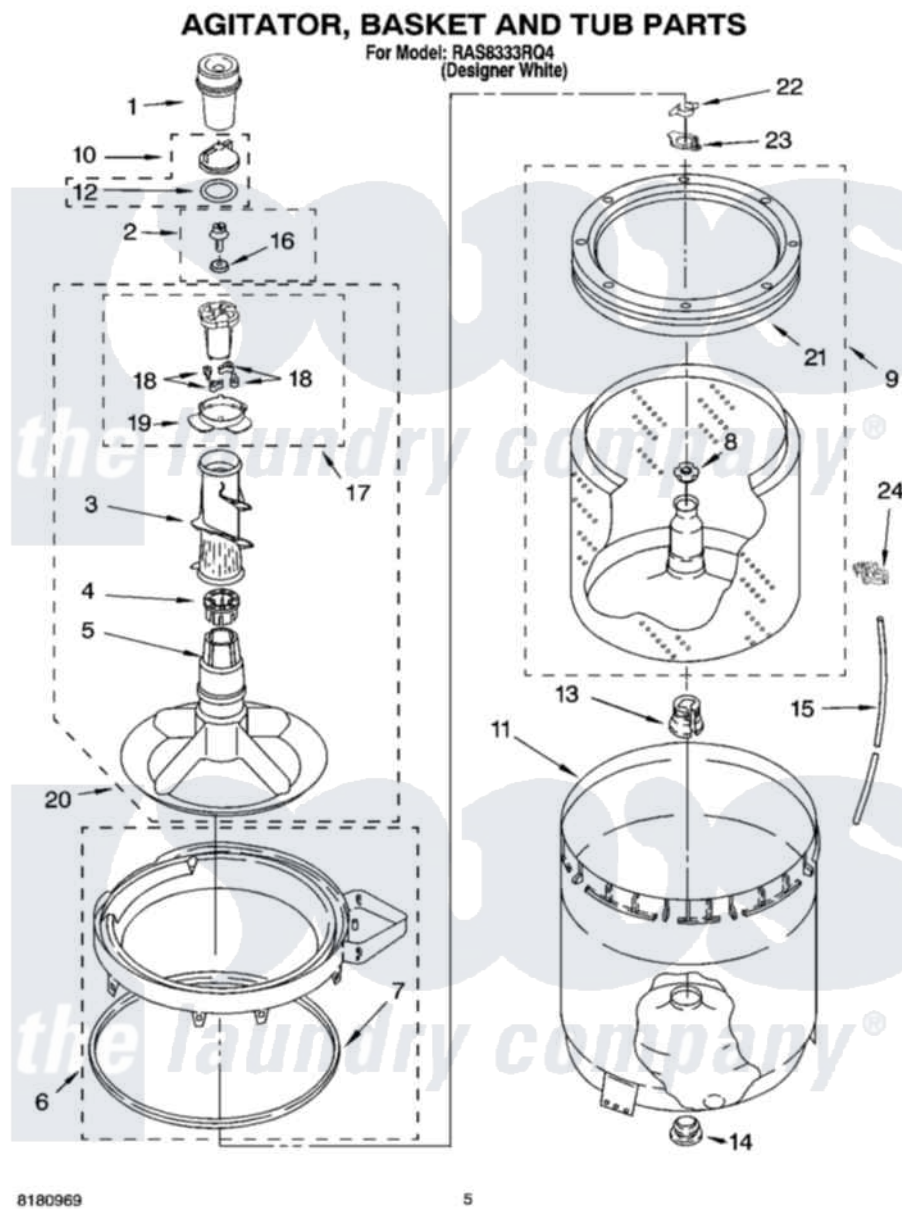

Whirlpool RAS8333RQ4 03 - AGITATOR, BASKET AND TUB PARTS

8180969

5

Whirlpool Residential Whirlpool RAS8333RQ4 Washer Parts Parts Diagram 03 - AGITATOR, BASKET AND TUB PARTS

[Click on the part number to view part](#)

Item	Original Part Number	Replaced By	Status	Part Description
1	63580			Dispenser, Fabric Softener
2	358237			Screw And Washer
3	3348752			Mover, Clothes
4	3350389	285587		Washer
5	3347288			Agitator
6	8528150	W10445870		Ring-Tub
7	3976308			Gasket, Tub Ring
8	21366			Nut, Spanner
9	8526017	W10389329		Clothes Container, Assembly
10	3354733	W10074580		Cap, Barrier
11	63849			Strain Relief, Power Cord
12	3348855	W10072840		Fabric Softener
13	389140			Tub Block, Basket Drive
14	383727			Gasket, Centerpodt
15	3347780	353244		Hose, Pressure Switch
16	3949550			Washer

17	3363663	285811	Cam-Agitator
18	3366877	80040	Dog-Agitator
19	3363661		Bearing, Driven Cam
20	3348117	285565	Agitator
21	8519788	387240	Ring, Balance
22	3354845		Clip, Agitator
23	8543666		Washer, Agitator
24	2219077		Clip, Pressure Switch Hose