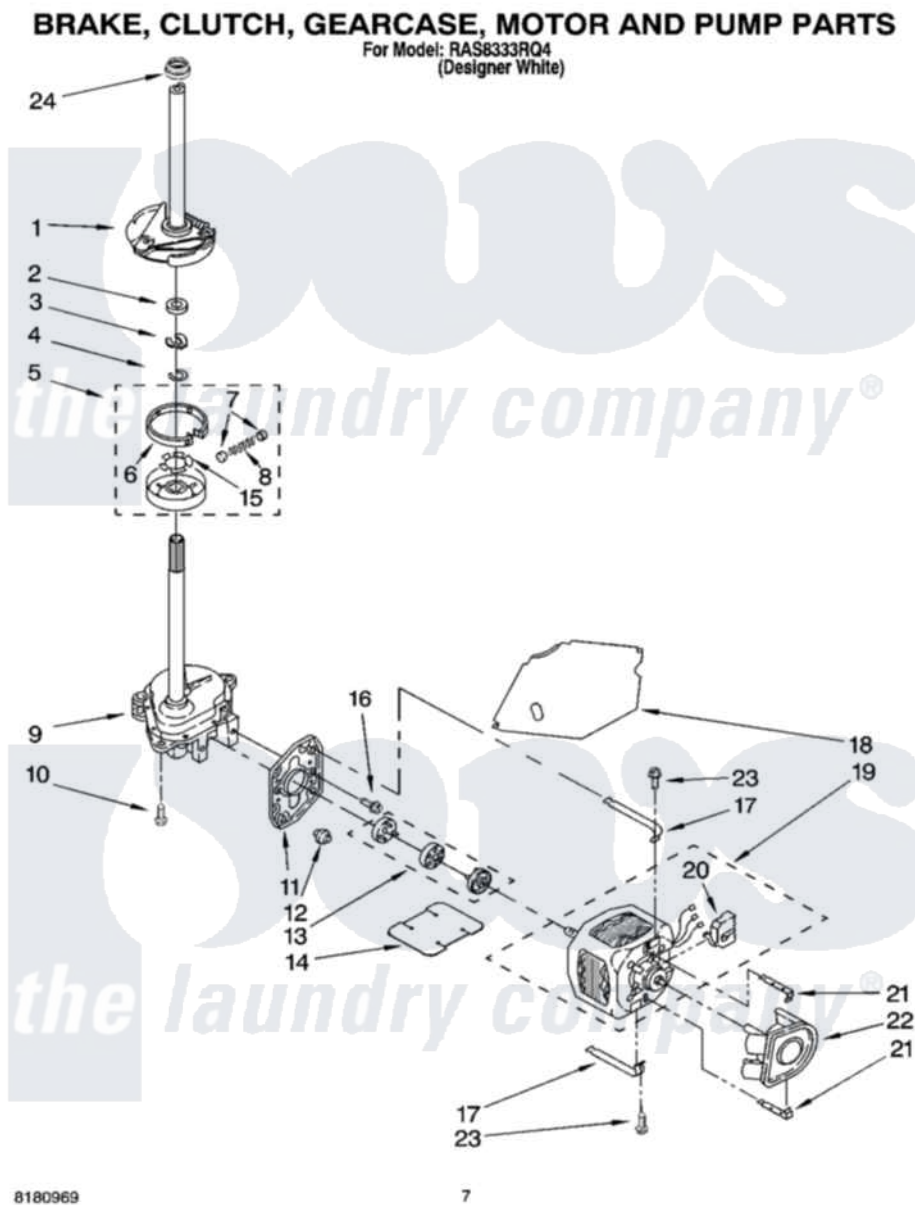

Whirlpool RAS8333RQ4 04 - BRAKE, CLUTCH, GEARCASE, MOTOR AND PUMP PARTS

Whirlpool [Residential Whirlpool RAS8333RQ4 Washer Parts](#) Parts Diagram 04 - BRAKE, CLUTCH, GEARCASE, MOTOR AND PUMP PARTS
Click on the part number to view part

Item	Original Part Number	Replaced By	Status	Part Description
1	388952	285792		Basketdrive
2	63292			Washer, Spin Tube Thrust
3	62697	W10080230		Ring, Spin Tube Support
4	63283	285353		Ring
5	3951311	285785		Clutch
6	3951308	285790		Lining
7	62646			Cap, Clutch Spring
8	3946792			Spring And Damper Assembly
9	3360630	3360629		Gearcase
10	3357334	3400516		Screw Anti-Rattle
11	62611			Plate, Motor Mount To Gearcase
12	62691			Grommet, Motor
13	285753	285753A		Coupling
14	3946532			Shield, Motor

15	3355454		Clip, Main Drive
16	3400516		Screw Anti-Rattle
17	3349637	W10086010	Retainer, Motor
18	3362089		Shield, Tub To Motor
19	8528157	661600	Motor, Main Drive
20	3952056		Switch, Main Drive Motor
21	8546127		Retainer, Pump
22	3363394		Pump
23	3387485	273556	Screw, 10-16 X 5/8
24	8577374		Seal, Centerpost