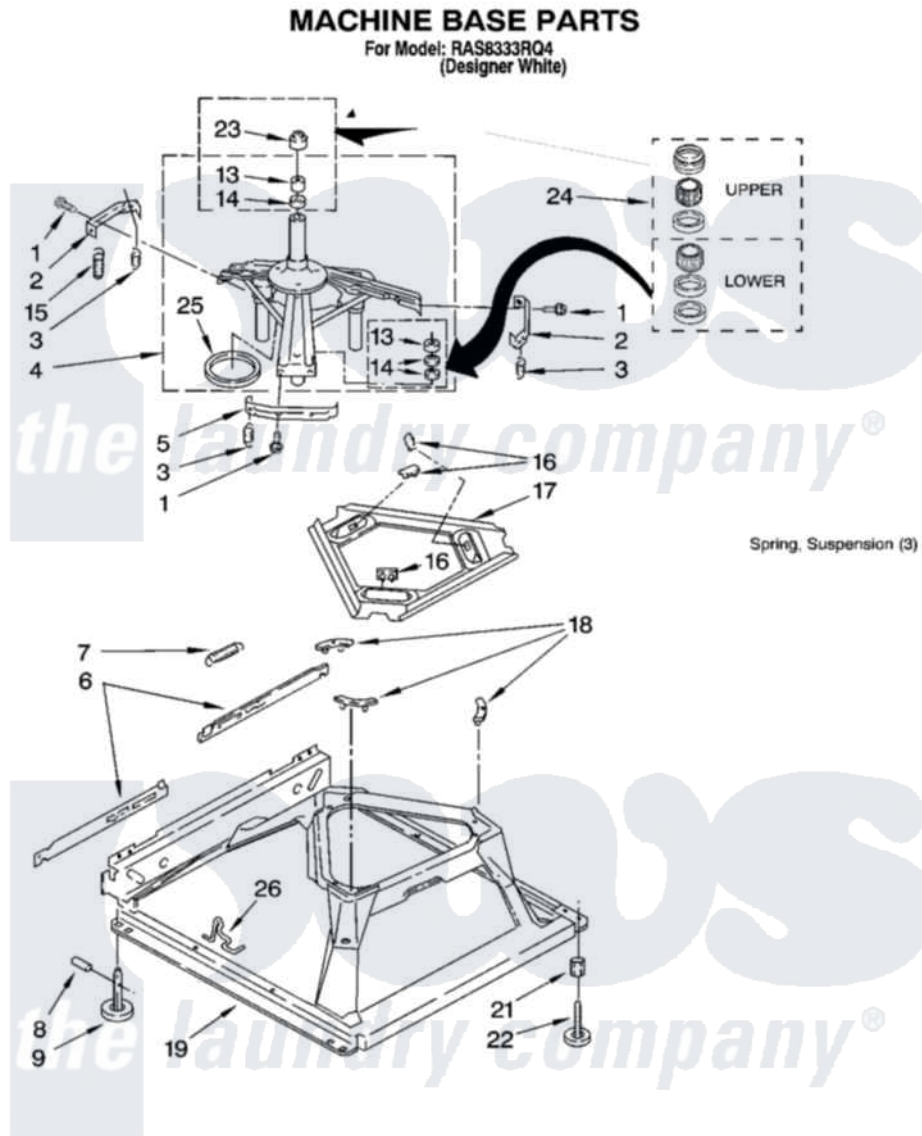

Whirlpool RAS8333RQ4 05 - MACHINE BASE PARTS

8

8180969

Whirlpool Residential Whirlpool RAS8333RQ4 Washer Parts Parts Diagram 05 - MACHINE BASE PARTS
Click on the part number to view part

Item	Original Part Number	Replaced By	Status	Part Description
1	3400076			Screw, Bracket Mounting
2	64067			Bracket, Spring Outer
3	63907			Spring, Suspension
4	8575214	280184		Support
5	64065			Bracket, Spring Outer
6	63466			Link, Leveling Mechanism
7	62597	8316845		Spring
8	62837			Pin, Knurled
9	62596	285244		Feet-Leveling
13	8546455			Bearing, Centerpost
14	357409	359449		Seal, Agitator Shaft
15	388492	W10250667		Spring, Counterweight
16	62568	285219		Pad
17	3946509			Plate, Suspension
18	3363660	285744		Pad
19	3946512	285771		Base

21	3359452		Nut, Lock
22	389102	W10001130	Foot, Leveling
23	8577376		Seal, Centerpost
24	285203		Centerpost Bearing Kit
25	63134		Ring, Sound Deadening
26	63806	W10145155	Retainer, Suspension Spring