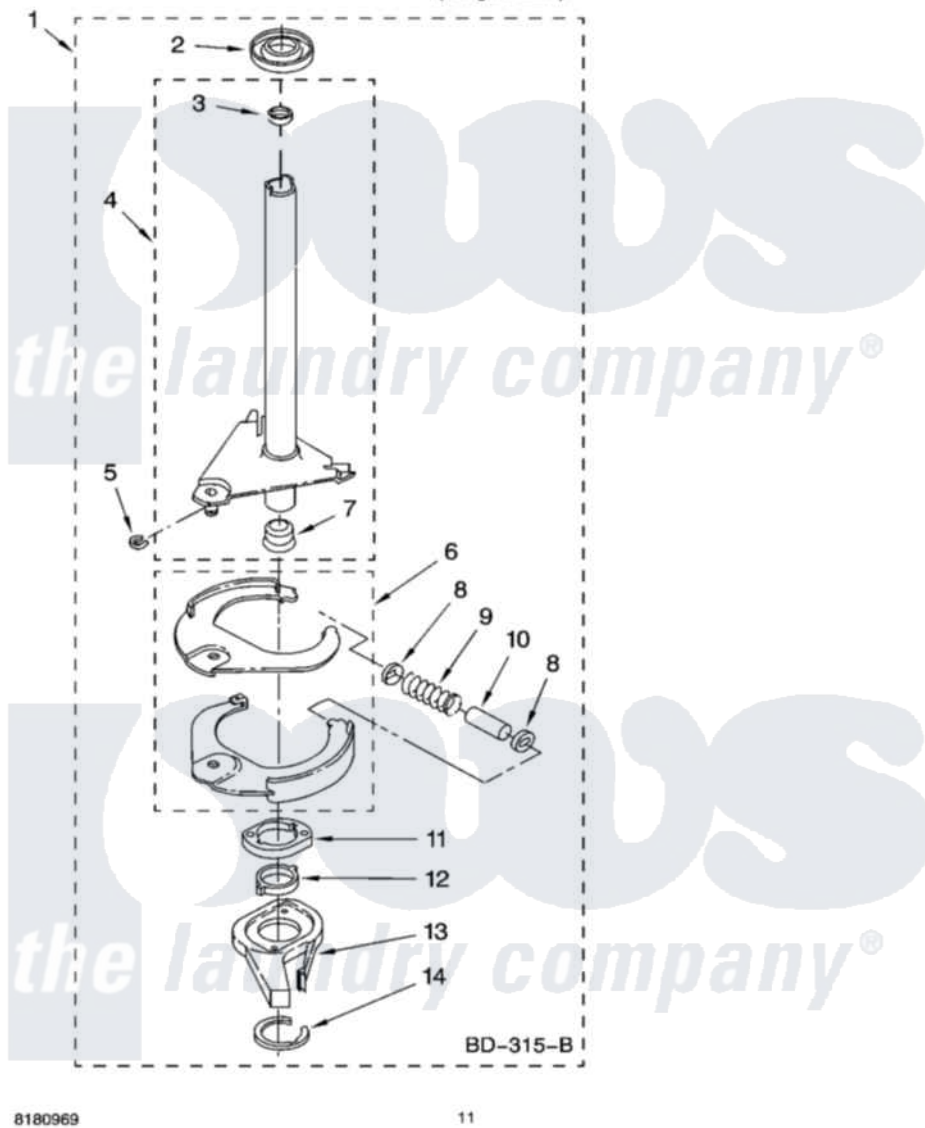

Whirlpool RAS8333RQ4 07 - BRAKE AND DRIVE TUBE PARTS

BRAKE AND DRIVE TUBE PARTS

For Model: RAS8333RQ4
(Designer White)

8180969

11

Whirlpool Residential Whirlpool RAS8333RQ4 Washer Parts Parts Diagram 07 - BRAKE AND DRIVE TUBE PARTS

Click on the part number to view part

Item	Original Part Number	Replaced By	Status	Part Description
1	388952	285792		Basketdrive
2	62658			Ring, Thrust
3	356427			Seal, Spin Pinion
4	64027	64208		Tube-Spin
5	64035	W10083190		Ring, Retaining
6	64232	285438		Shoe-Brake
7	62703	8546462		"T" Bearing, Spin Tube
8	3353956	285658		Sleeve
9	387806		Not Available	Spring, Brake
10	3355360	285658		Sleeve
11	661516	8546461		Cam, Brake Release
12	63022			Sleeve, Cam
13	64194	285790		Lining
14	90368	W10083200		Ring, Retaining
"	N/A		Not Available	FOLLOWING PARTS NOT ILLUSTRATED
"	285208			Lubricant