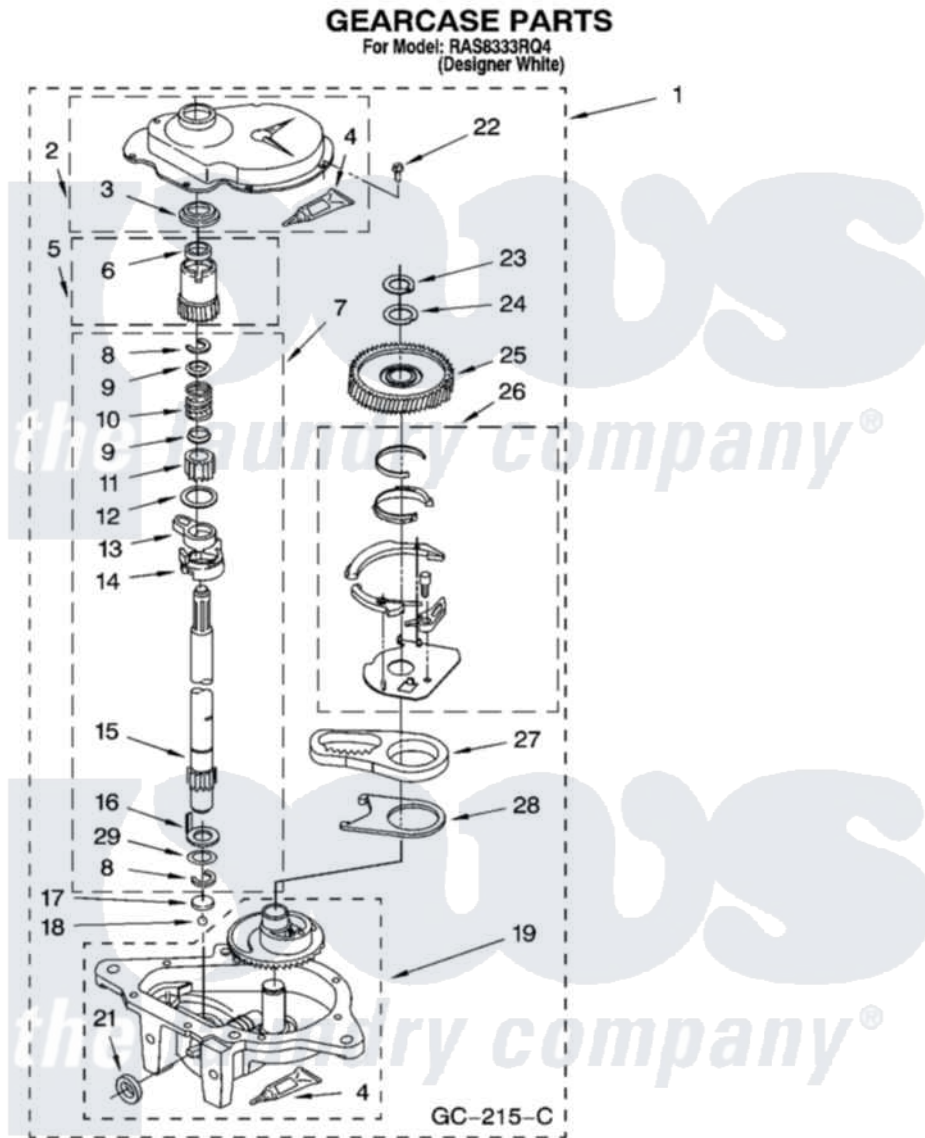

Whirlpool RAS8333RQ4 08 - GEARCASE PARTS

12

8180969

Whirlpool [Residential Whirlpool RAS8333RQ4 Washer Parts](#) Parts Diagram 08 - GEARCASE PARTS
Click on the part number to view part

Item	Original Part Number	Replaced By	Status	Part Description
1	3360630	3360629		Gearcase
2	285202			Cover, Gearcase
3	3349985			Seal, Gearcase Cover
4	285195			Sealer Sealer, Gasket
5	63320	285362		Gear and Pinion
6	356427			Seal, Spin Pinion
7	389387			Shaft, Agitator
8	90369		Not Available	Ring, Retaining (2)
9	62677			Retainer, Spring
10	62676			Spring, Agitator
11	63273	285509		Shaft, Agitator
12	62619			Washer, Agitator Gear
13	62580	285206		Cam-Agitator
14	62581	285206		Cam-Agitator
15	285509			Shaft, Agitator
16	62618			Washer, Cam Thrust

17	16018	285205	Bearing
18	85529	285205	Bearing
19	389230	285515	Gearcase
21	285352		Seal Kit, Thrust Plug
22	3351614		Screw, Gearcase Cover Mounting
23	3362552	285765	Ring-Retr
24	285735	285766	Washer Kit, Thrust
25	62570	285362	Gear and Pinon
26	388253	999516	Shelf-Glas
27	3349296	8546456	Rack, Connecting
28	62621		Actuator, Shift
29	388815		Washer, Intermediate 1 3976263 Miscellaneous Parts Bag 2 3976300 Washer, Inlet Hose 3 3366913 Clamp, Hose