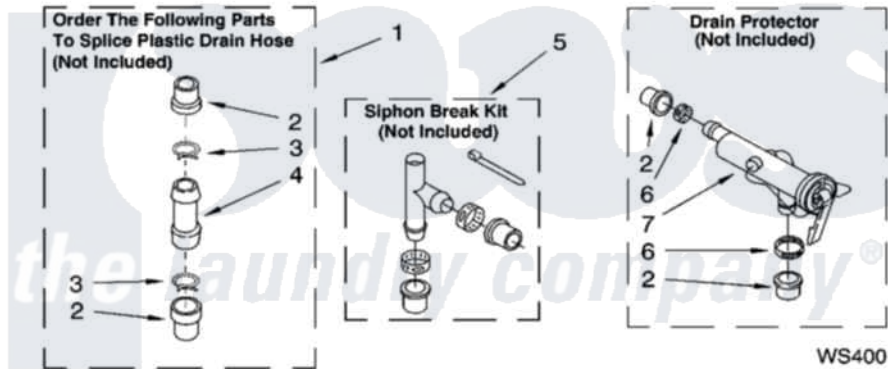

Whirlpool RAS8333RQ4 09 - WATER SYSTEM PARTS, OPTIONAL PARTS  
(NOT INCLUDED)

**WATER SYSTEM PARTS**

For Model: RAS8333RQ4  
(Designer White)

8180969

13

Whirlpool [Residential Whirlpool RAS8333RQ4 Washer Parts](#) Parts Diagram 09 - WATER SYSTEM PARTS,  
OPTIONAL PARTS (NOT INCLUDED)  
[Click on the part number to view part](#)

Item	Original Part Number	Replaced By	Status	Part Description
1	<a href="#">285442</a>			Water System Parts
2	<a href="#">285321</a>			Water System Parts
3	370447	<a href="#">285655</a>		Clamp, Hose
4	<a href="#">16272</a>			Connector, Straight
5	<a href="#">285320</a>			Water System Parts
6	65349	<a href="#">285655</a>		Clamp, Hose
7	<a href="#">367031</a>			Water System Parts
	<a href="#">72017</a>			Paint, Touch-Up
"	<a href="#">350938</a>			Paint, Pressurized Spray B
"	<a href="#">350930</a>			Paint, Pressurized Spray B
"	<a href="#">799344</a>			Paint, Touch-Up )
"	N/A		Not Available	OIL
"	<a href="#">350572</a>			Oil
"	N/A		Not Available	LUBRICANT
"	<a href="#">285208</a>			Lubricant