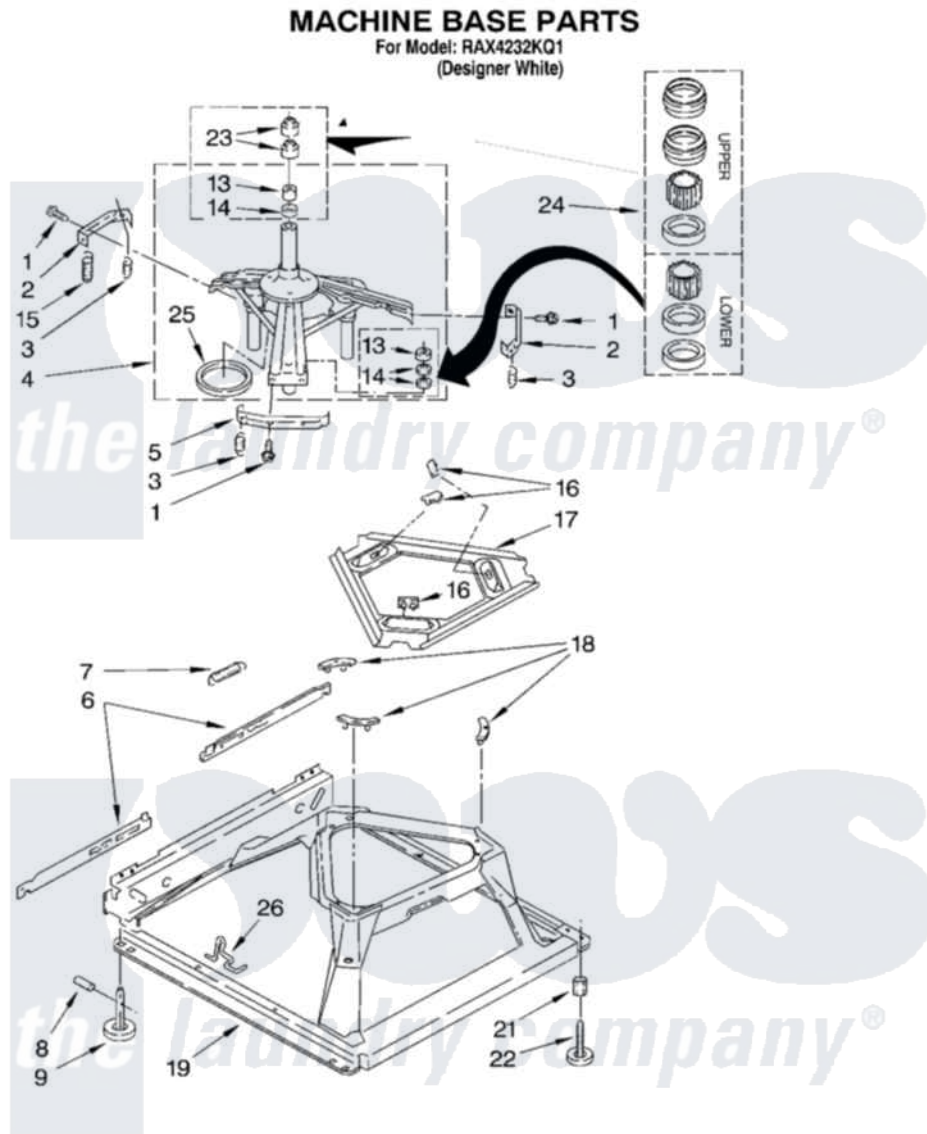

# Whirlpool RAX4232KQ1 05 - MACHINE BASE PARTS

8

8180090

Whirlpool Residential Whirlpool RAX4232KQ1 Washer Parts Parts Diagram 05 - MACHINE BASE PARTS  
[Click on the part number to view part](#)

Item	Original Part Number	Replaced By	Status	Part Description
1	<a href="#">3400076</a>			Screw, Bracket Mounting
2	<a href="#">64067</a>			Bracket, Spring Outer
3	<a href="#">63907</a>			Spring, Suspension
4	3362087	<a href="#">280184</a>		Support
5	<a href="#">64065</a>			Bracket, Spring Outer
6	<a href="#">63466</a>			Link, Leveling Mechanism
7	62597	<a href="#">8316845</a>		Spring
8	<a href="#">62837</a>			Pin, Knurled
9	62596	<a href="#">285244</a>		Feet-Leveling
13	3347047	<a href="#">8546455</a>		Bearing, Centerpost
14	357409	<a href="#">359449</a>		Seal, Agitator Shaft
15	388492	<a href="#">W10250667</a>		Spring, Counterweight
16	62568	<a href="#">285219</a>		Pad
17	<a href="#">3946509</a>			Plate, Suspension
18	3363660	<a href="#">285744</a>		Pad
19	3946512	<a href="#">285771</a>		Base

21	<a href="#">3359452</a>		Nut, Lock
22	389102	<a href="#">W10001130</a>	Foot, Leveling
23	356934	<a href="#">8577376</a>	Seal, Centerpost
24	<a href="#">285203</a>		Centerpost Bearing Kit
25	<a href="#">63134</a>		Ring, Sound Deadening
26	63806	<a href="#">W10145155</a>	Retainer, Suspension Spring