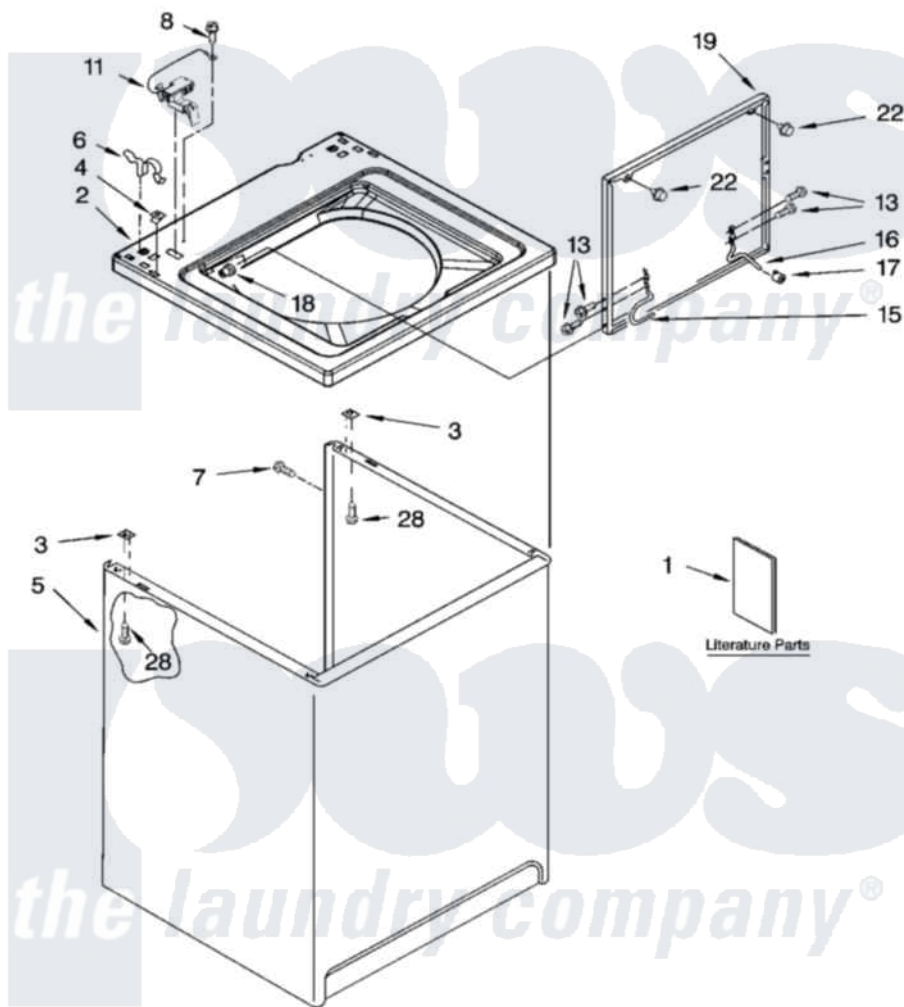

# Whirlpool RAX4232PQ0 01 - TOP AND CABINET PARTS

## TOP AND CABINET PARTS

For Model: RAX4232PQ0  
(Designer White)

AUTOMATIC  
WASHER

04-04 Litho in U.S.A. (drd)

1

Part No. 8180322

[Whirlpool Residential Whirlpool RAX4232PQ0 Washer Parts](#) Parts Diagram 01 - TOP AND CABINET PARTS

[Click on the part number to view part](#)

Item	Original Part Number	Replaced By	Status	Part Description
1	LIT3956025		Not Available	Literature Parts (Installation Instructions)
"	<a href="#">LIT3955872</a>			Literature Parts
"	LIT3955913		Not Available	Feature Sheet
"	LIT3956349		Not Available	Literature Parts (Energy Guide)
"	LIT8542381		Not Available	Literature Parts (Wiring Diagram)
2	<a href="#">8318068</a>			Top
3	62750			Spacer, Cabinet To Top (4)
4	<a href="#">357213</a>			Nut, Push-In
5	<a href="#">63424</a>			Cabinet
6	<a href="#">62780</a>			Clip, Top And Cabinet And Rear Panel
7	3357011	<a href="#">308685</a>		Side Trim )
8	<a href="#">3351614</a>			Screw, Gearcase Cover Mounting
11	<a href="#">8318084</a>			Switch, Lid
13	3351355	<a href="#">W10119828</a>		Screw, Lid Hinge Mounting

15	<a href="#">8318088</a>		Hinge, Lid
16	<a href="#">54583</a>		Hinge, Lid
17	<a href="#">19119</a>		Bumper, Lid Hinge
18	<a href="#">21258</a>		Bearing, Lid Hinge
19	8542382	<a href="#">W1019385Z</a>	Lid
22	<a href="#">9724509</a>		Bumper, Lid
28	<a href="#">3390631</a>		Screw, 10-16 X 3/8