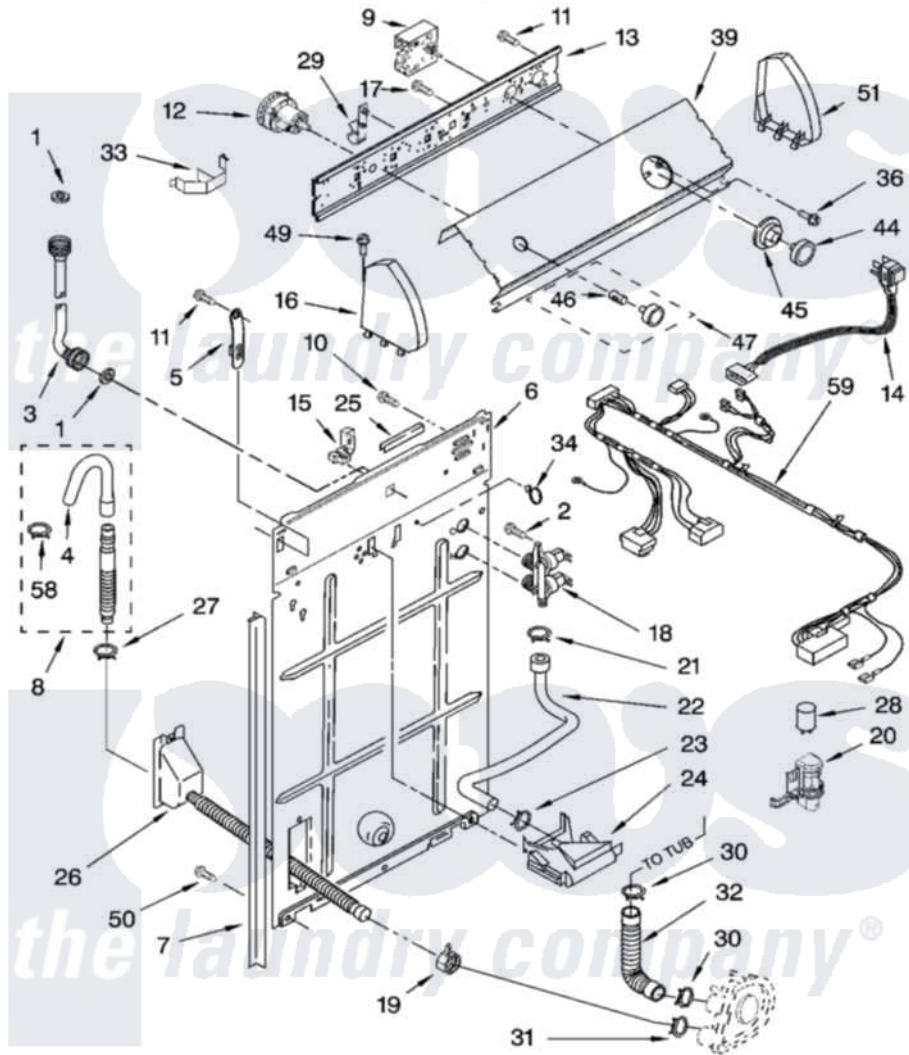

Whirlpool RAX4232PQ0 02 - CONTROL AND REAR PANEL PARTS

CONTROLS AND REAR PANEL PARTS

For Model: RAX4232PQ0
(Designer White)

8180322

3

Whirlpool [Residential Whirlpool RAX4232PQ0 Washer Parts](#) Parts Diagram 02 - CONTROL AND REAR PANEL PARTS
Click on the part number to view part

Item	Original Part Number	Replaced By	Status	Part Description
1	3976300	16123		Washer Inlet-Hose Miscellaneous Parts Must be Ordered Separately.
2	9740848			Screw, Mixing Valve Mounting
3	3949374	89503		Hose-Inlet
"	3949375	89503		Hose-Inlet
4	3357027			Nozzle, Hose Drain
5	8318255	8568314		Strap, Console
6	3357978			Panel, Rear
7	62747			Pad, Rear Panel
8	3951609	285664		Hose
"	661577	285666		Hose
"	3357090	285702		Hose
9	3954563			Timer, Control
10	3351614			Screw, Gearcase Cover Mounting
11	90767			Screw, 8A X 3/8 HeX Washer Head Tapping

12	3366849	W10339228	Switch-WL
13	3948608		Bracket, Control
14	661661	285800	Cord-Power
15	3952821	285777	Relief-Str
16	8274437	279960	Endcap
17	3400073		Screw, Ground
18	3955673	285805	Valve-Inlet
19	3976395		Restraint, Hose
20	8318046		Clip, Capacitor
21	301958	596669	Clamp, Manifold
22	8541607	3357328	Hose, Vacuum Break
23	370450	596669	Clamp, Manifold
24	3347034		Break, Vacuum
25	303294	3367669	Protector, Edge
26	8317940	W10358149	Drain Hose Assembly
27	3366912	356138	Clamp, Hose
28	661606	8572717	Capacitor, Motor Start
29	8317975		Restraint, Harness
30	3363366	616099	Clamp
31	8317496	285655	Clamp, Hose
32	3951449	285871	Hose
33	8055003		Clip, Harness And Pressure Switch
34	8559320		Restraint, Hose
36	3400818		Screw, Timer Mounting
39	3956971		Panel, Console
44	3956905		Knob, Timer
45	8557457	Not Available	Dial, Timer
46	8536939		Clip, Knob
47	8557459		Knob, Control
49	388326		Screw, 8-18 X 1.25
50	62863	3390631	Screw, 10-16 X 3/8
51	8274434	279960	Endcap
58	3366913	3357331	Clamp, Drain
59	3957024		Harness, Wiring