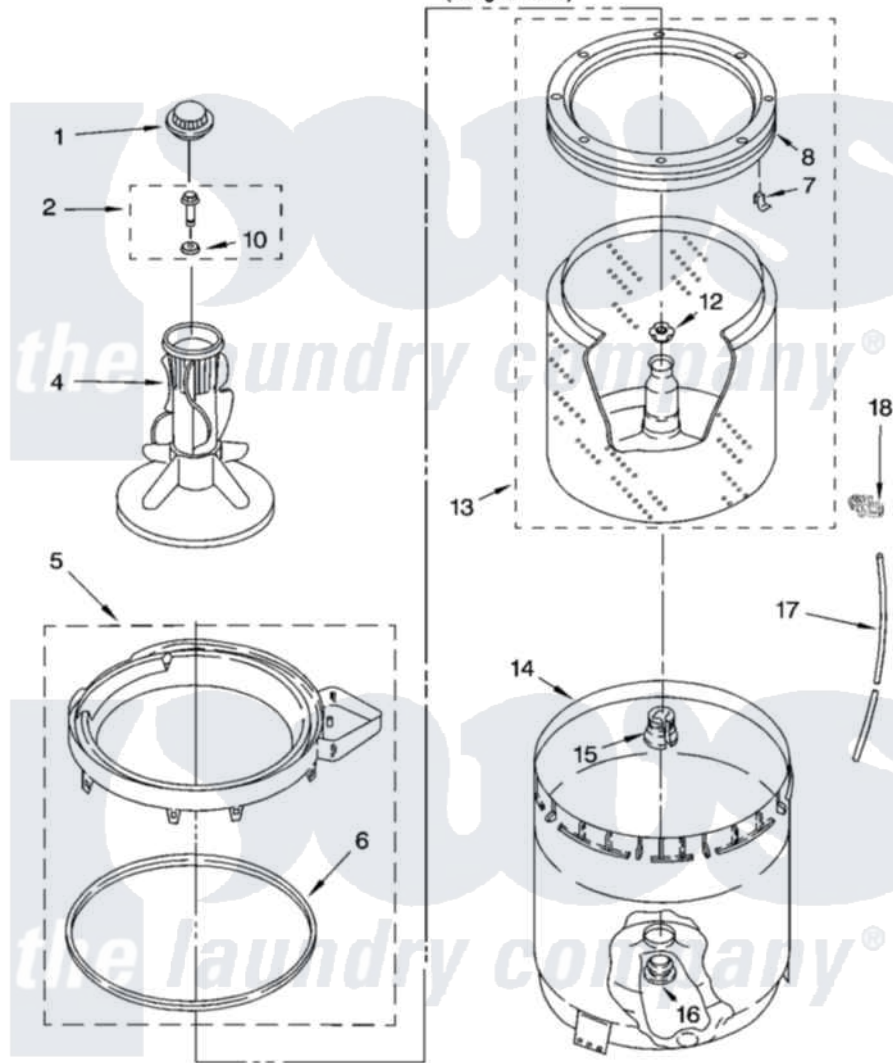

Whirlpool RAX4232PQ0 03 - AGITATOR, BASKET AND TUB PARTS

AGITATOR, BASKET AND TUB PARTS

For Model: RAX4232PQ0
(Designer White)

8180322

5

Whirlpool Residential Whirlpool RAX4232PQ0 Washer Parts Parts Diagram 03 - AGITATOR, BASKET AND TUB PARTS
Click on the part number to view part

Item	Original Part Number	Replaced By	Status	Part Description
1	3352483			Cap, Agitator
2	358237			Screw And Washer
4	63377			Agitator
5	3360611			Tub Ring And Gasket Assembly
6	3359586			Gasket, Tub Ring
7	8519815			Clip, Balance Ring
8	3956205			Balance Ring
10	3949550			Washer
12	21366			Nut, Spanner
13	3956206	3956207		Basket And Balance Ring
14	63125			Tub
15	389140			Tub Block, Basket Drive
16	383727			Gasket, Centerpod
17	3347780	353244		Hose, Pressure Switch
18	2219077			Clip, Pressure Switch Hose