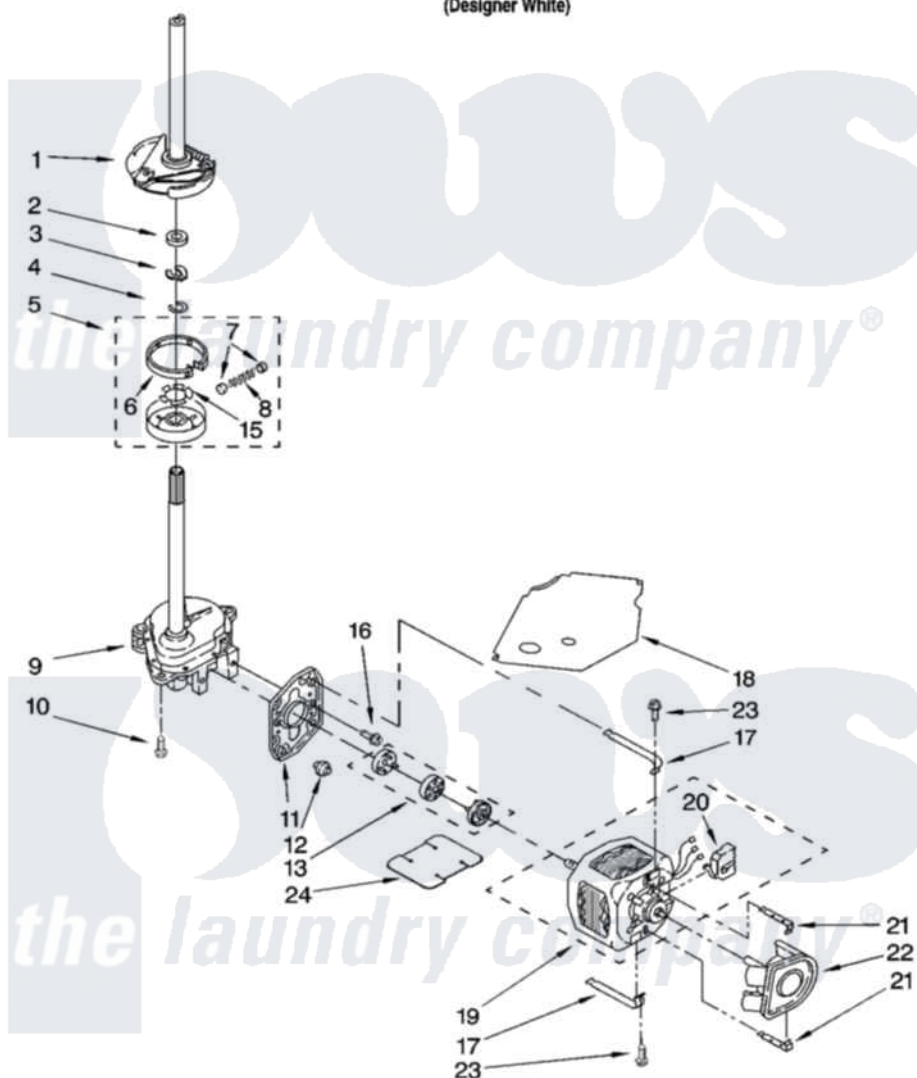

Whirlpool RAX4232PQ0 04 - BRAKE, CLUTCH, GEARCASE, MOTOR AND PUMP PARTS

BRAKE, CLUTCH, GEARCASE, MOTOR AND PUMP PARTS

For Model: RAX4232PQ0
(Designer White)

8180322

7

Whirlpool [Residential Whirlpool RAX4232PQ0 Washer Parts](#) Parts Diagram 04 - BRAKE, CLUTCH, GEARCASE, MOTOR AND PUMP PARTS
Click on the part number to view part

Item	Original Part Number	Replaced By	Status	Part Description
1	388951	285792		Basketdrive
2	63292			Washer, Spin Tube Thrust
3	62697	W10080230		Ring, Spin Tube Support
4	63283	285353		Ring
5	3951311	285785		Clutch
6	3951308	285790		Lining
7	62646			Cap, Clutch Spring
8	3946792			Spring And Damper Assembly
9	3360630	3360629		Gearcase
10	3357334	3400516		Screw Anti-Rattle
11	62611			Plate, Motor Mount To Gearcase
12	62691			Grommet, Motor
13	285753	285753A		Coupling
15	3355454			Clip, Main Drive

16	3400516		Screw Anti-Rattle
17	3349637	W10086010	Retainer, Motor
18	3362089		Shield, Tub To Motor
19	8528158	661600	Motor, Main Drive
20	3952056		Switch, Main Drive Motor
21	8546127		Retainer, Pump
22	3363394		Pump
23	3387485	273556	Screw, 10-16 X 5/8
24	3946532		Shield, Motor