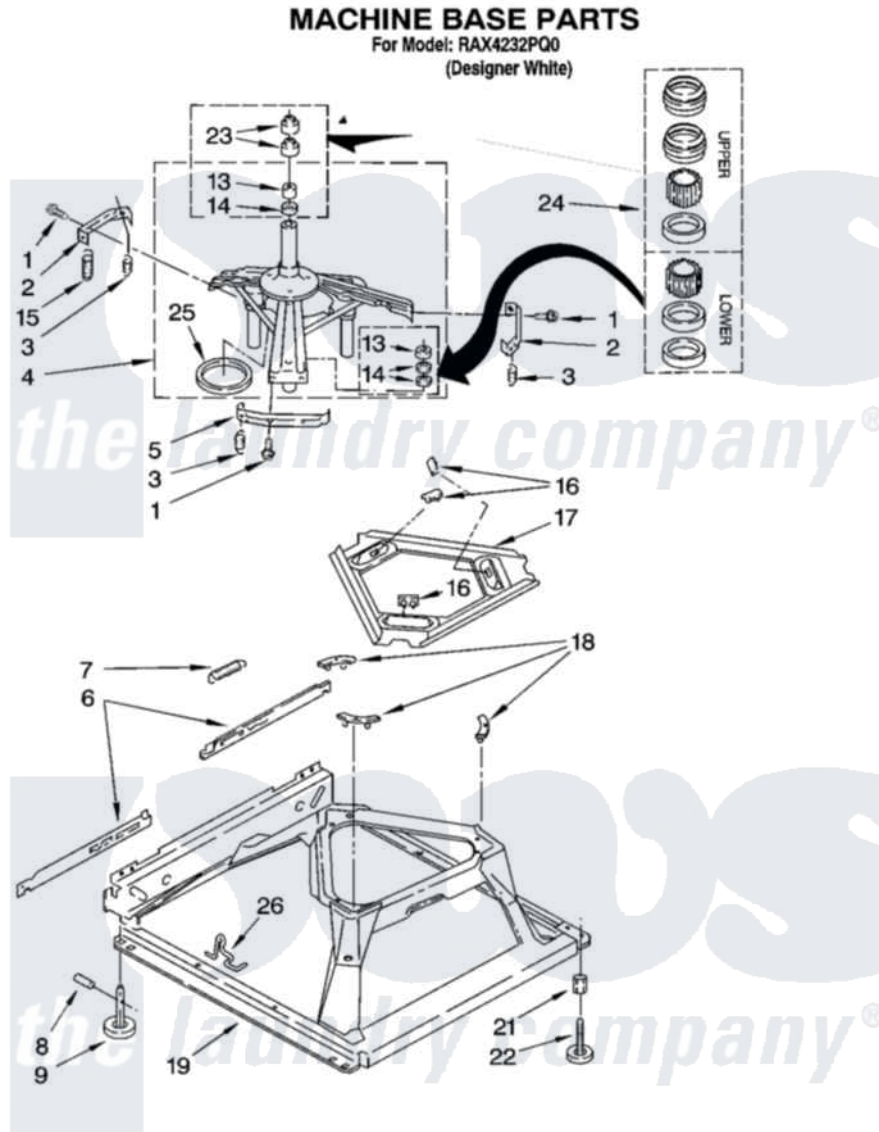

# Whirlpool RAX4232PQ0 05 - MACHINE BASE PARTS

8

8180322

Whirlpool Residential Whirlpool RAX4232PQ0 Washer Parts Parts Diagram 05 - MACHINE BASE PARTS  
[Click on the part number to view part](#)

Item	Original Part Number	Replaced By	Status	Part Description
1	<a href="#">3400076</a>			Screw, Bracket Mounting
2	<a href="#">64067</a>			Bracket, Spring Outer
3	<a href="#">63907</a>			Spring, Suspension
4	3362087	<a href="#">280184</a>		Support
5	<a href="#">64065</a>			Bracket, Spring Outer
6	<a href="#">63466</a>			Link, Leveling Mechanism
7	62597	<a href="#">8316845</a>		Spring
8	<a href="#">62837</a>			Pin, Knurled
9	62596	<a href="#">285244</a>		Feet-Leveling
13	3347047	<a href="#">8546455</a>		Bearing, Centerpost
14	357409	<a href="#">359449</a>		Seal, Agitator Shaft
15	388492	<a href="#">W10250667</a>		Spring, Counterweight
16	62568	<a href="#">285219</a>		Pad
17	<a href="#">3946509</a>			Plate, Suspension
18	3363660	<a href="#">285744</a>		Pad
19	3946512	<a href="#">285771</a>		Base

21	<a href="#">3359452</a>		Nut, Lock
22	389102	<a href="#">W10001130</a>	Foot, Leveling
23	356934	<a href="#">8577376</a>	Seal, Centerpost
24	<a href="#">285203</a>		Centerpost Bearing Kit
25	<a href="#">63134</a>		Ring, Sound Deadening
26	63806	<a href="#">W10145155</a>	Retainer, Suspension Spring