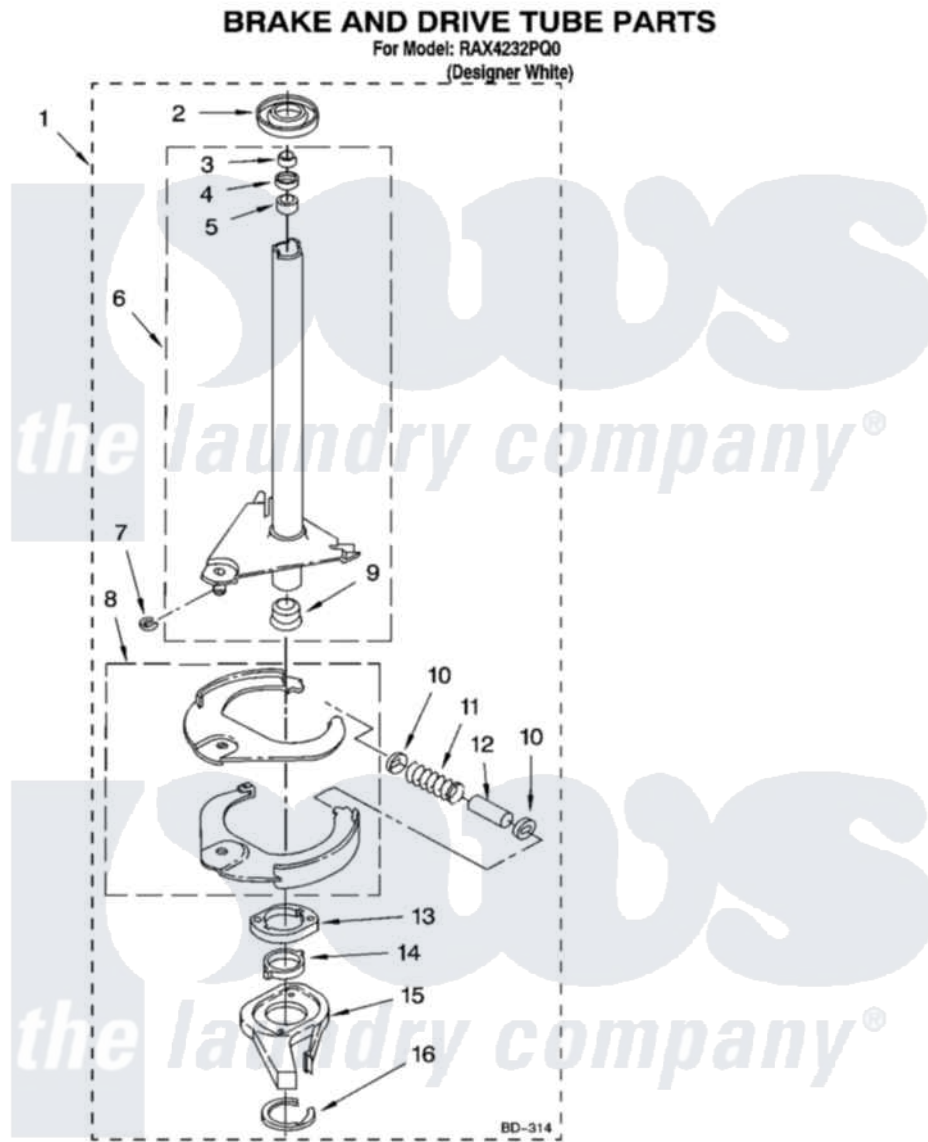

Whirlpool RAX4232PQ0 08 - BRAKE AND DRIVE TUBE PARTS

12

8180322

Whirlpool Residential Whirlpool RAX4232PQ0 Washer Parts Parts Diagram 08 - BRAKE AND DRIVE TUBE PARTS
Click on the part number to view part

Item	Original Part Number	Replaced By	Status	Part Description
1	388951	285792		Basketdrive
2	62658			Ring, Thrust
3	91939			Seal, Shaft
4	356427			Seal, Spin Pinion
5	356937			Spacer, Drive Tube
6	64027	64208		Tube-Spin
7	64035	W10083190		Ring, Retaining
8	64232	285438		Shoe-Brake
9	62703	8546462		"T" Bearing, Spin Tube
10	62648	285658		Sleeve
11	62647		Not Available	Spring, Brake
12	62909	285658		Sleeve
13	63023	8546461		Cam, Brake Release
14	63022			Sleeve, Cam
15	64194	285790		Lining
16	90368	W10083200		Ring, Retaining