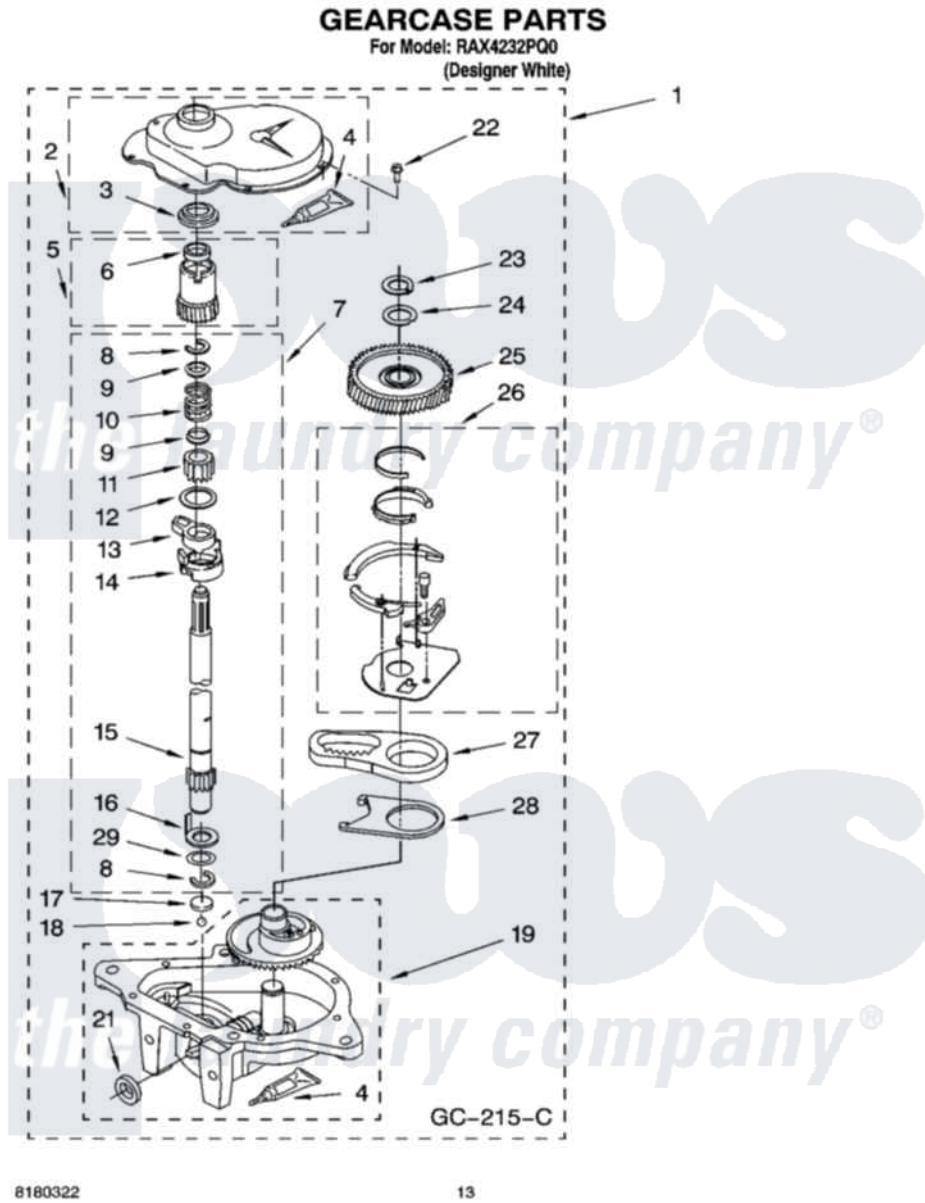

Whirlpool RAX4232PQ0 09 - GEARCASE PARTS

Whirlpool [Residential Whirlpool RAX4232PQ0 Washer Parts](#) Parts Diagram 09 - GEARCASE PARTS
Click on the part number to view part

Item	Original Part Number	Replaced By	Status	Part Description
1	3360630	3360629		Gearcase
2	285202			Cover, Gearcase
3	3349985			Seal, Gearcase Cover
4	285195			Sealer Sealer, Gasket
5	63320	285362		Gear and Pinion
6	356427			Seal, Spin Pinion
7	389387			Shaft, Agitator
8	90369		Not Available	Ring, Retaining (2)
9	62677			Retainer, Spring
10	62676			Spring, Agitator
11	63273	285509		Shaft, Agitator
12	62619			Washer, Agitator Gear
13	62580	285206		Cam-Agitator
14	62581	285206		Cam-Agitator
15	285509			Shaft, Agitator
16	62618			Washer, Cam Thrust

17	16018	285205	Bearing
18	85529	285205	Bearing
19	389230	285515	Gearcase
21	285352		Seal Kit, Thrust Plug
22	3351614		Screw, Gearcase Cover Mounting
23	3362552	285765	Ring-Retr
24	285735	285766	Washer Kit, Thrust
25	62570	285362	Gear and Pinon
26	388253	999516	Shelf-Glas
27	3349296	8546456	Rack, Connecting
28	62621		Actuator, Shift
29	388815		Washer, Intermediate 1 3976263 Miscellaneous Parts Bag 2 3976300 Washer, Inlet Hose 3 3366913 Clamp, Hose