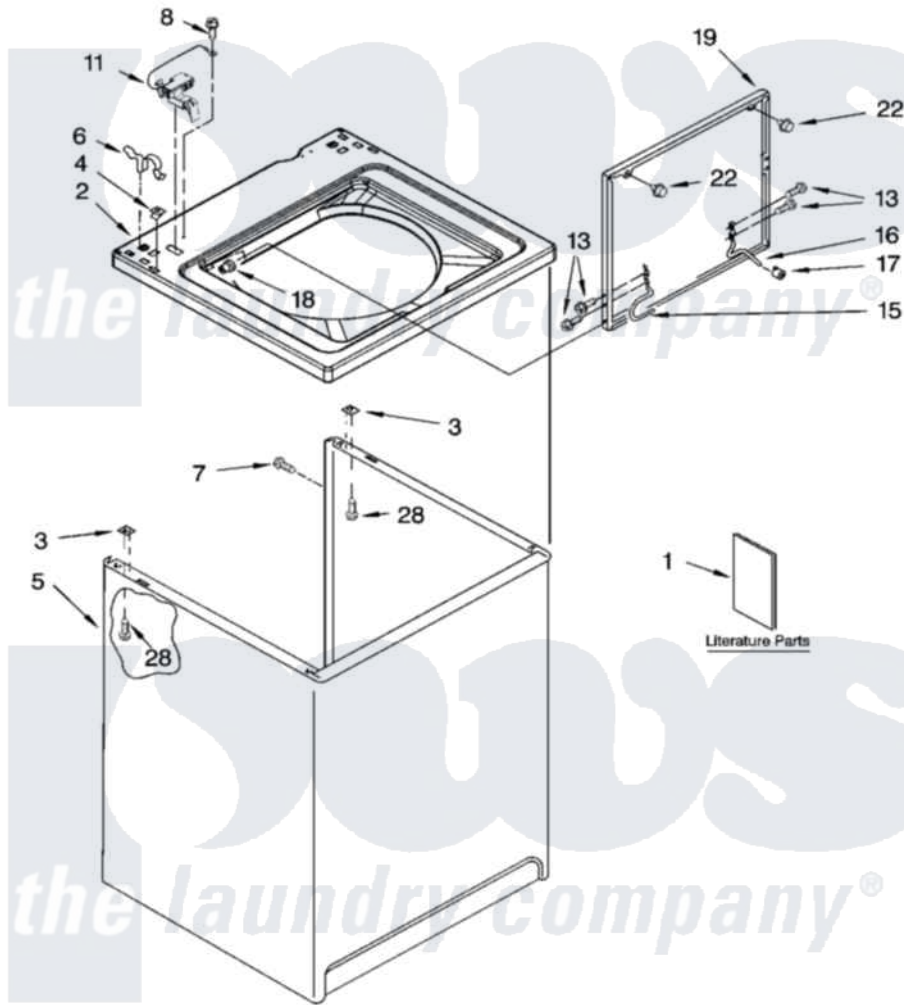

Whirlpool RAX4232PQ1 01 - TOP AND CABINET PARTS

TOP AND CABINET PARTS

For Model: RAX4232PQ1
(Designer White)

AUTOMATIC
WASHER

FOR ORDERING INFORMATION REFER TO PARTS PRICE LIST

5-05 Litho in U.S.A. (drd)

1

Part No. 8180625

[Whirlpool Residential Whirlpool RAX4232PQ1 Washer Parts](#) Parts Diagram 01 - TOP AND CABINET PARTS

[Click on the part number to view part](#)

Item	Original Part Number	Replaced By	Status	Part Description
1	3957165		Not Available	Installation Instructions
"	3955872		Not Available	Use & Care Guide
"	3955913		Not Available	Feature Sheet
"	3957480		Not Available	Energy Guide
"	8542381		Not Available	Wiring Diagram
2	8318068			Top
3	62750			Spacer, Cabinet To Top (4)
4	357213			Nut, Push-In
5	63424			Cabinet
6	62780			Clip, Top And Cabinet And Rear Panel
7	3357011	308685		Side Trim)
8	3351614			Screw, Gearcase Cover Mounting
11	8318084			Switch, Lid
13	3351355	W10119828		Screw, Lid Hinge Mounting
15	8318088			Hinge, Lid

16	54583		Hinge, Lid
17	19119		Bumper, Lid Hinge
18	21258		Bearing, Lid Hinge
19	8542382	W1019385Z	Lid
22	9724509		Bumper, Lid
28	3390631		Screw, 10-16 X 3/8