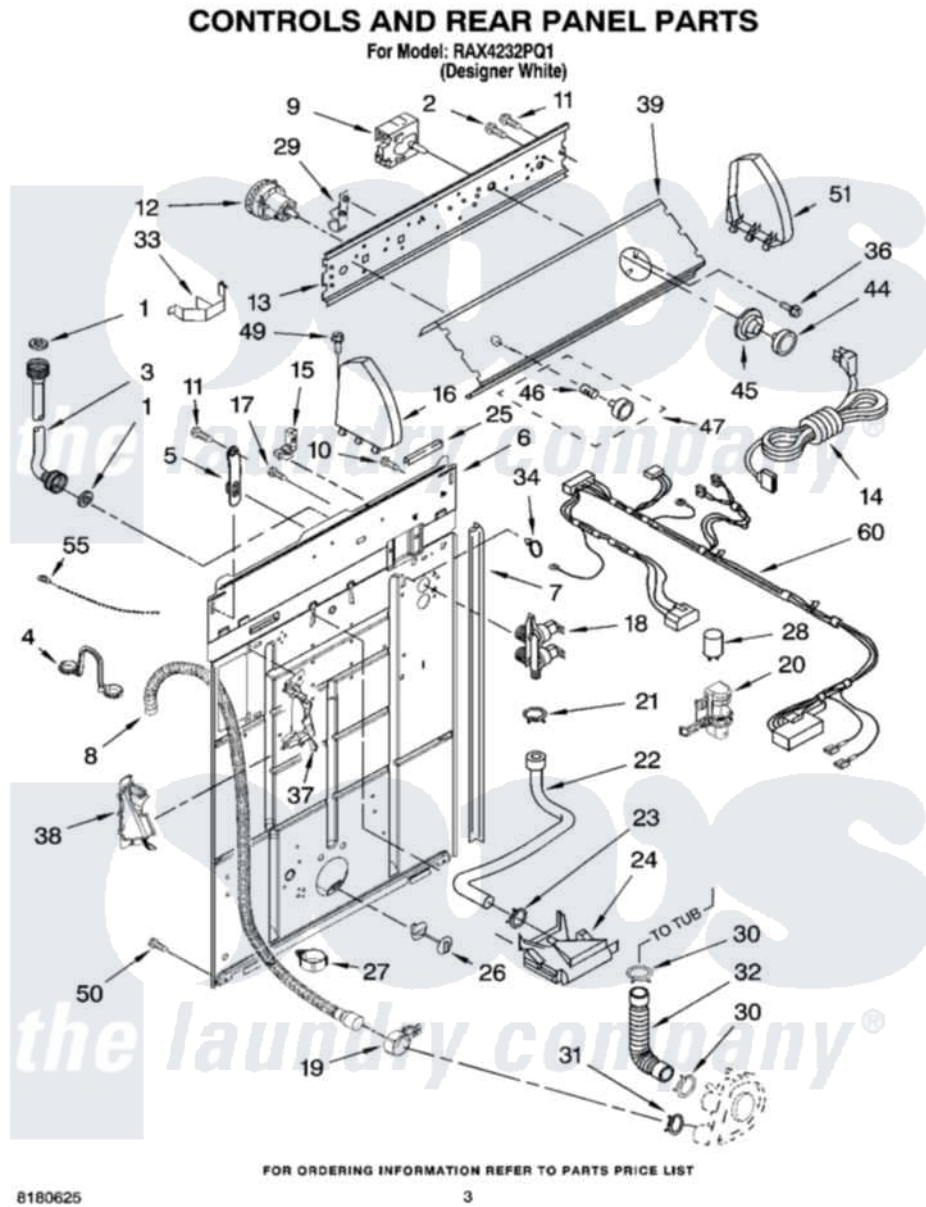

Whirlpool RAX4232PQ1 02 - CONTROL AND REAR PANEL PARTS

8180625

3

Whirlpool [Residential Whirlpool RAX4232PQ1 Washer Parts](#) Parts Diagram 02 - CONTROL AND REAR PANEL PARTS
Click on the part number to view part

Item	Original Part Number	Replaced By	Status	Part Description
1	3976300	16123		Washer Inlet-Hose Miscellaneous Parts Must be Ordered Separately.
2	3400073			Screw, Ground
3	8571377	89503		Hose-Inlet
"	8571378	89503		Hose-Inlet
4	8541672	8577378		U-Bend, Drain Hose
5	8568314			Strap, Console
6	8318015			Panel, Rear
7	62747			Pad, Rear Panel
8	8559373	W10096921		Drain Hose Assembly
9	3954563			Timer, Control
10	3351614			Screw, Gearcase Cover Mounting
11	90767			Screw, 8A X 3/8 HeX Washer Head Tapping
12	3366849	W10339228		Switch-WL
13	3948608			Bracket, Control

14	661661	285800	Cord-Power
15	3952821	285777	Relief-Str
16	8274437	279960	Endcap
17	9740848		Screw, Mixing Valve Mounting
18	3955673	285805	Valve-Inlet
19	8541668		Clamp, Hose
20	8318046		Clip, Capacitor
21	301958	596669	Clamp, Manifold
22	8541607	3357328	Hose, Vacuum Break
23	370450	596669	Clamp, Manifold
24	3347034		Break, Vacuum
25	303294	3367669	Protector, Edge
26	8519200		Support, Rear Panel
27	8541667		Clamp, Hose
28	661606	8572717	Capacitor, Motor Start
29	8317975		Restraint, Harness
30	3363366	616099	Clamp
31	8317496	285655	Clamp, Hose
32	3951449	285871	Hose
33	8055003		Clip, Harness And Pressure Switch
34	8559320		Restraint, Hose
36	3400818		Screw, Timer Mounting
37	8541669		Bucket, Drain Hose
"	BLANK	Not Available	(Left Half)
38	8541658		Bucket, Drain Hose
"	BLANK	Not Available	(Right Half)
39	3956971		Panel, Console
44	3956905		Knob, Timer
45	8557457	Not Available	Dial, Timer
46	8536939		Clip, Knob
47	8557459		Knob, Control
49	388326		Screw, 8-18 X 1.25
50	62863	3390631	Screw, 10-16 X 3/8
51	8274434	279960	Endcap
55	3347868	W10339879	Tie, Cable
60	3957024		Harness, Wiring