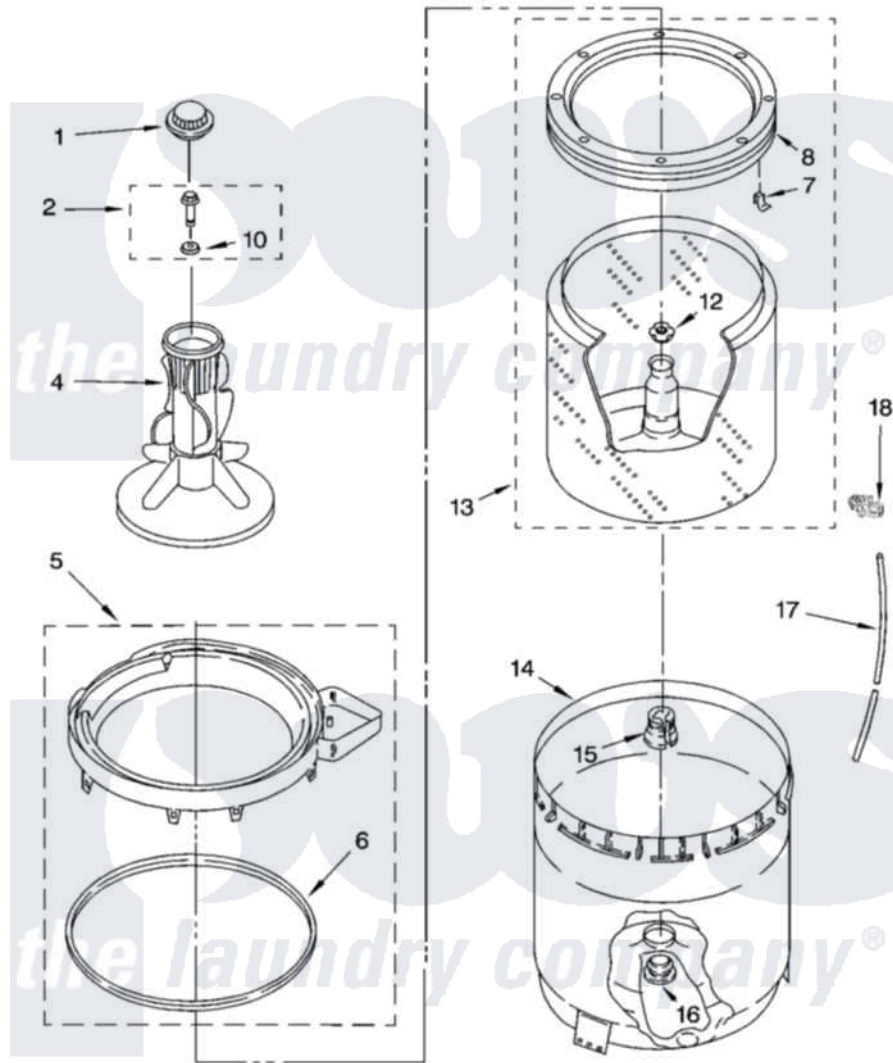

Whirlpool RAX4232PQ1 03 - AGITATOR, BASKET AND TUB PARTS

AGITATOR, BASKET AND TUB PARTS

For Model: RAX4232PQ1
(Designer White)

8180625

5

FOR ORDERING INFORMATION REFER TO PARTS PRICE LIST

Whirlpool Residential Whirlpool RAX4232PQ1 Washer Parts Parts Diagram 03 - AGITATOR, BASKET AND TUB PARTS
Click on the part number to view part

Item	Original Part Number	Replaced By	Status	Part Description
1	3352483			Cap, Agitator
2	358237			Screw And Washer
4	63377			Agitator
5	3360611			Tub Ring And Gasket Assembly
6	3359586			Gasket, Tub Ring
7	8519815			Clip, Balance Ring
8	3956205			Balance Ring
10	3949550			Washer
12	21366			Nut, Spanner
13	3956206	3956207		Basket And Balance Ring
14	63125			Tub
15	389140			Tub Block, Basket Drive
16	383727			Gasket, Centerpod
17	3347780	353244		Hose, Pressure Switch
18	2219077			Clip, Pressure Switch Hose