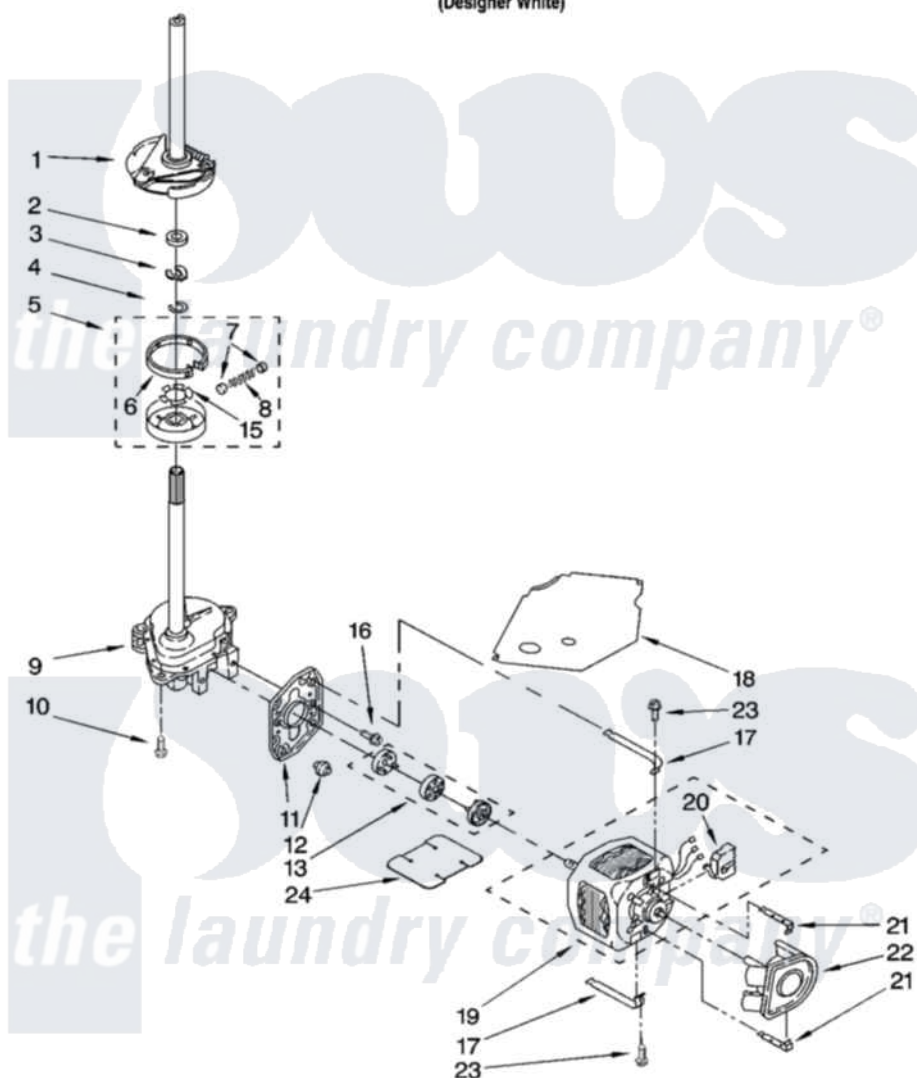

# Whirlpool RAX4232PQ1 04 - BRAKE, CLUTCH, GEARCASE, MOTOR AND PUMP PARTS

## BRAKE, CLUTCH, GEARCASE, MOTOR AND PUMP PARTS

For Model: RAX4232PQ1  
(Designer White)

FOR ORDERING INFORMATION REFER TO PARTS PRICE LIST

8180625

7

Whirlpool [Residential Whirlpool RAX4232PQ1 Washer Parts](#) Parts Diagram 04 - BRAKE, CLUTCH, GEARCASE, MOTOR AND PUMP PARTS  
Click on the part number to view part

Item	Original Part Number	Replaced By	Status	Part Description
1	388951	<a href="#">285792</a>		Basketdrive
2	<a href="#">63292</a>			Washer, Spin Tube Thrust
3	62697	<a href="#">W10080230</a>		Ring, Spin Tube Support
4	63283	<a href="#">285353</a>		Ring
5	3951311	<a href="#">285785</a>		Clutch
6	3951308	<a href="#">285790</a>		Lining
7	<a href="#">62646</a>			Cap, Clutch Spring
8	<a href="#">3946792</a>			Spring And Damper Assembly
9	3360630	<a href="#">3360629</a>		Gearcase
10	3357334	<a href="#">3400516</a>		Screw Anti-Rattle
11	<a href="#">62611</a>			Plate, Motor Mount To Gearcase
12	<a href="#">62691</a>			Grommet, Motor
13	285753	<a href="#">285753A</a>		Coupling
15	<a href="#">3355454</a>			Clip, Main Drive

16	<a href="#">3400516</a>		Screw Anti-Rattle
17	3349637	<a href="#">W10086010</a>	Retainer, Motor
18	<a href="#">3362089</a>		Shield, Tub To Motor
19	8528158	<a href="#">661600</a>	Motor, Main Drive
20	<a href="#">3952056</a>		Switch, Main Drive Motor
21	<a href="#">8546127</a>		Retainer, Pump
22	<a href="#">3363394</a>		Pump
23	3387485	<a href="#">273556</a>	Screw, 10-16 X 5/8
24	<a href="#">3946532</a>		Shield, Motor