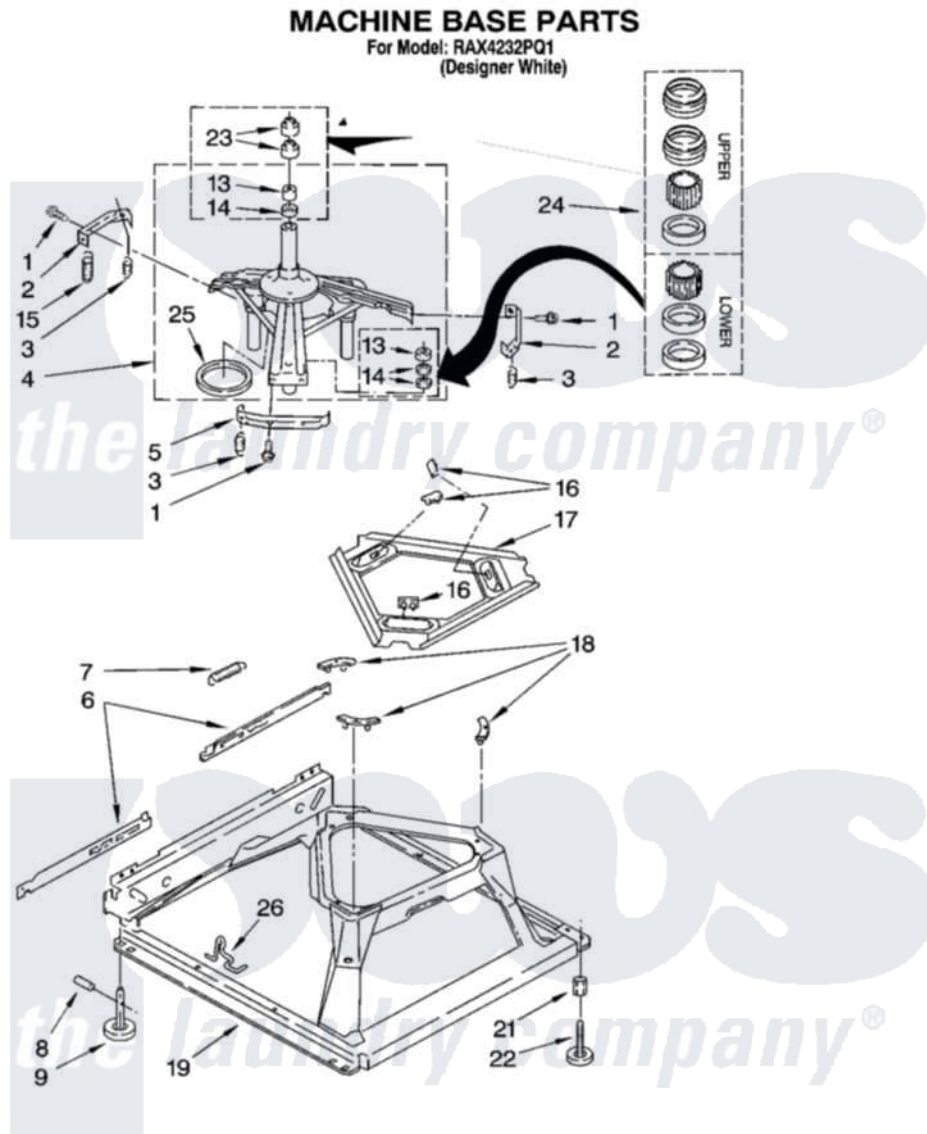

Whirlpool RAX4232PQ1 05 - MACHINE BASE PARTS

FOR ORDERING INFORMATION REFER TO PARTS PRICE LIST

8

8180625

Whirlpool Residential Whirlpool RAX4232PQ1 Washer Parts Parts Diagram 05 - MACHINE BASE PARTS
Click on the part number to view part

Item	Original Part Number	Replaced By	Status	Part Description
1	3400076			Screw, Bracket Mounting
2	64067			Bracket, Spring Outer
3	63907			Spring, Suspension
4	8575214	280184		Support
5	64065			Bracket, Spring Outer
6	63466			Link, Leveling Mechanism
7	62597	8316845		Spring
8	62837			Pin, Knurled
9	62596	285244		Feet-Leveling
13	3347047	8546455		Bearing, Centerpost
14	357409	359449		Seal, Agitator Shaft
15	8534035	285901		Spring
16	62568	285219		Pad
17	3946509			Plate, Suspension
18	3363660	285744		Pad
19	3946512	285771		Base

21	3359452		Nut, Lock
22	389102	W10001130	Foot, Leveling
23	356934	8577376	Seal, Centerpost
24	285203		Centerpost Bearing Kit
25	63134		Ring, Sound Deadening
26	63806	W10145155	Retainer, Suspension Spring