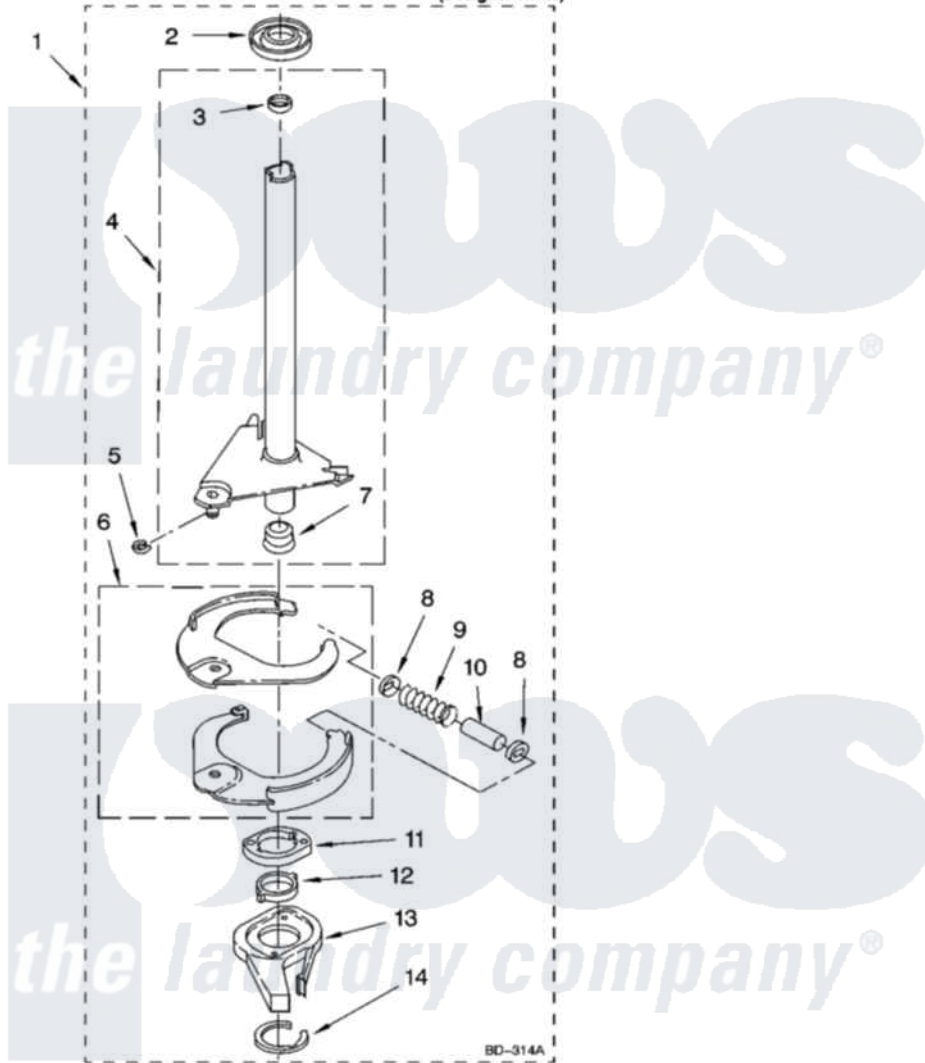

Whirlpool RAX4232PQ1 08 - BRAKE AND DRIVE TUBE PARTS

BRAKE AND DRIVE TUBE PARTS

For Model: RAX4232PQ1
(Designer White)

FOR ORDERING INFORMATION REFER TO PARTS PRICE LIST

12

8180625

Whirlpool Residential Whirlpool RAX4232PQ1 Washer Parts Parts Diagram 08 - BRAKE AND DRIVE TUBE PARTS

Click on the part number to view part

Item	Original Part Number	Replaced By	Status	Part Description
1	388951	285792		Basketdrive
2	62658			Ring, Thrust
3	356427			Seal, Spin Pinion
4	64027	64208		Tube-Spin
5	64035	W10083190		Ring, Retaining
6	64232	285438		Shoe-Brake
7	62703	8546462		"T" Bearing, Spin Tube
8	3353956	285658		Sleeve
9	62647		Not Available	Spring, Brake
10	3355360	285658		Sleeve
11	661516	8546461		Cam, Brake Release
12	63022			Sleeve, Cam
13	64194	285790		Lining
14	90368	W10083200		Ring, Retaining
"	N/A		Not Available	FOLLOWING PARTS NOT ILLUSTRATED
"	285208			Lubricant