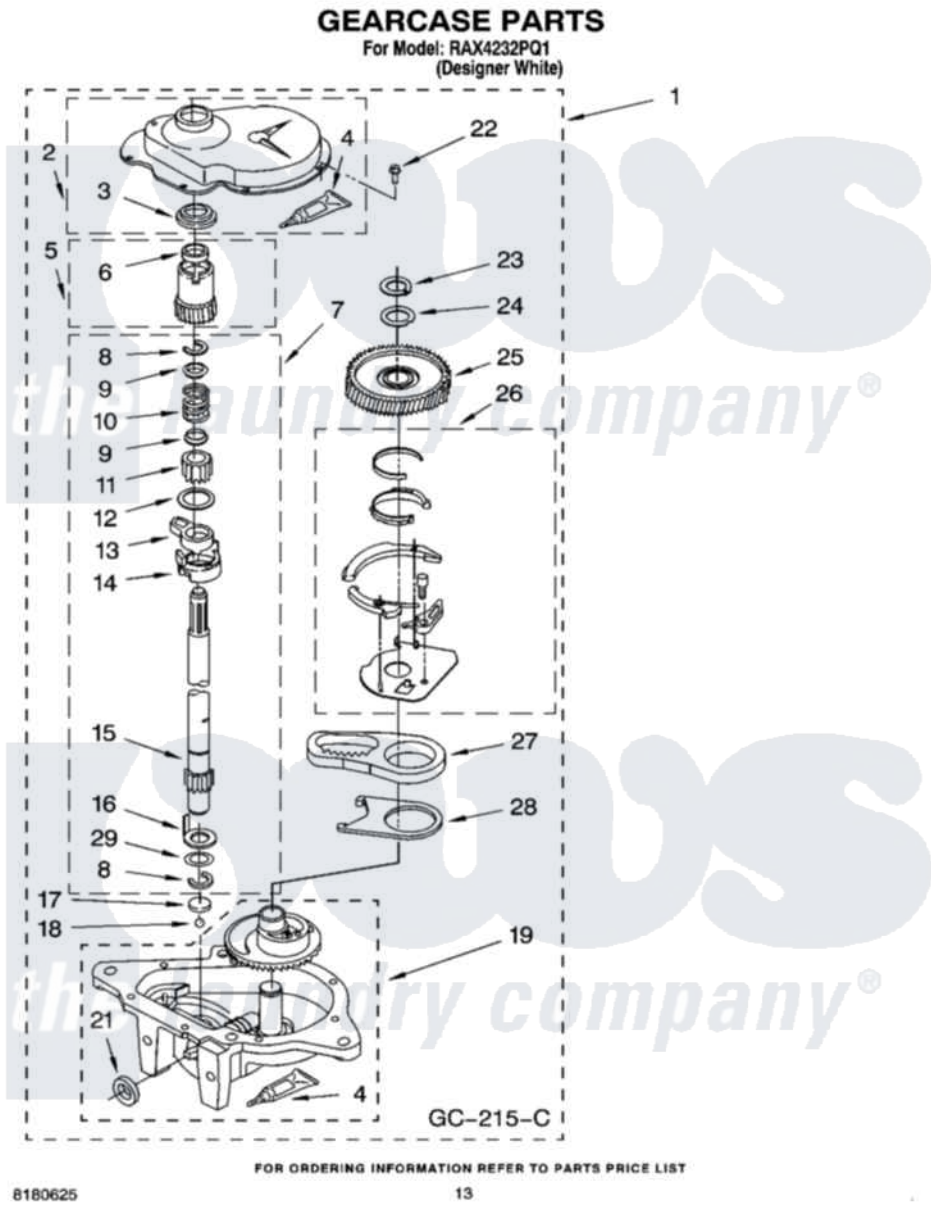

Whirlpool RAX4232PQ1 09 - GEARCASE PARTS, MISCELLANEOUS PARTS, OPTIONAL PARTS (NOT INCLUDED)

Whirlpool [Residential Whirlpool RAX4232PQ1 Washer Parts](#) Parts Diagram 09 - GEARCASE PARTS, MISCELLANEOUS PARTS, OPTIONAL PARTS (NOT INCLUDED)
Click on the part number to view part

Item	Original Part Number	Replaced By	Status	Part Description
1	3360630	3360629		Gearcase
2	285202			Cover, Gearcase
3	3349985			Seal, Gearcase Cover
4	285195			Sealer Sealer, Gasket
5	63320	285362		Gear and Pinion
6	356427			Seal, Spin Pinion
7	389387			Shaft, Agitator
8	90369		Not Available	Ring, Retaining (2)
9	62677			Retainer, Spring
10	62676			Spring, Agitator
11	63273	285509		Shaft, Agitator
12	62619			Washer, Agitator Gear
13	62580	285206		Cam-Agitator
14	62581	285206		Cam-Agitator
15	285509			Shaft, Agitator

16	62618		Washer, Cam Thrust
17	16018	285205	Bearing
18	85529	285205	Bearing
19	389230	285515	Gearcase
21	285352		Seal Kit, Thrust Plug
22	3351614		Screw, Gearcase Cover Mounting
23	3362552	285765	Ring-Retrn
24	285735	285766	Washer Kit, Thrust
25	62570	285362	Gear and Pinon
26	388253	999516	Shelf-Glas
27	3349296	8546456	Rack, Connecting
28	62621		Actuator, Shift
29	388815		Washer, Intermediate 1 3976263 Miscellaneous Parts Bag 2 3976300 Washer, Inlet Hose 3 3366913 Clamp, Hose
1	3957361		Miscellaneous Parts Bag
2	3976300	16123	Washer Inlet-Hose Miscellaneous Parts Must be Ordered Separately.
3	3359452		Nut, Lock
4	389102	W10001130	Foot, Leveling
	72017		Paint, Touch-Up
"	350938		Paint, Pressurized Spray B
"	350930		Paint, Pressurized Spray B
"	799344		Paint, Touch-Up)
"	N/A	Not Available	OIL
"	350572		Oil
"	N/A	Not Available	LUBRICANT
"	285208		Lubricant
"	N/A	Not Available	SEALER
"	285195		Sealer Sealer, Gasket
"	N/A	Not Available	ACCESSORY PARTS
"	63580		Dispenser, Fabric Softener
"	367031		Water System Parts
"	285320		Water System Parts