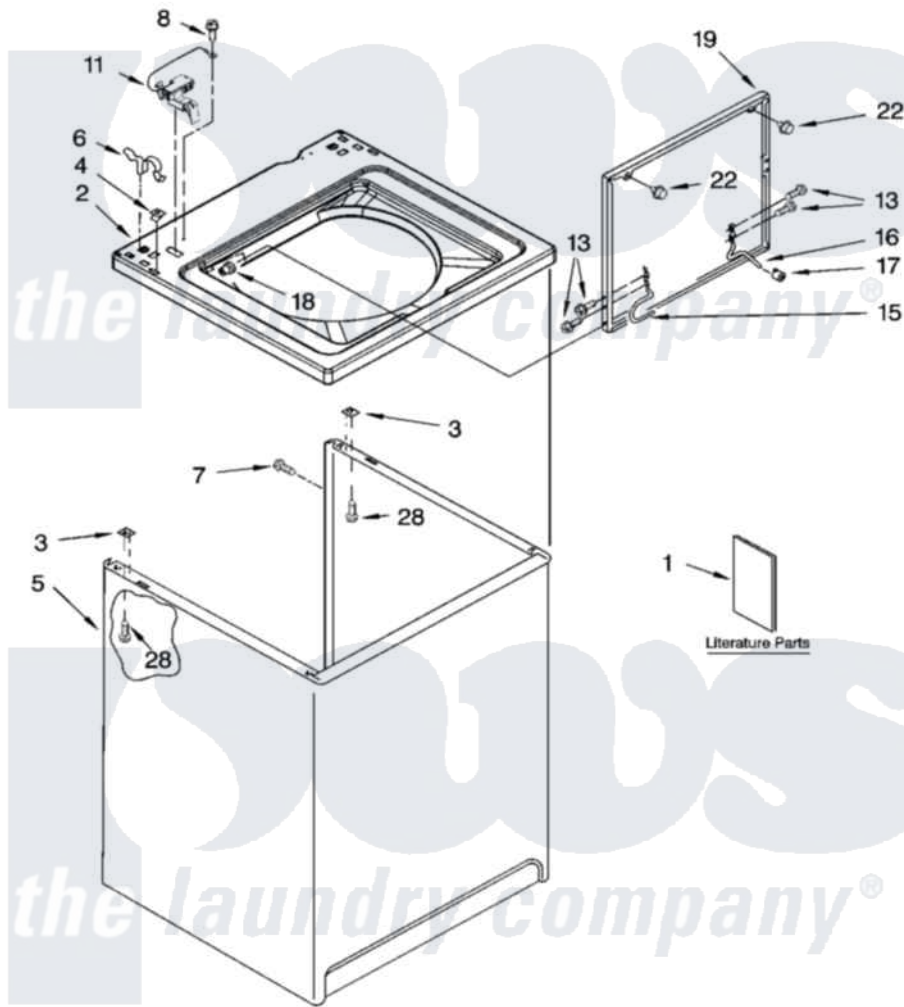

# Whirlpool RAX4232RQ0 01 - TOP AND CABINET PARTS

## TOP AND CABINET PARTS

For Model: RAX4232RQ0  
(Designer White)

AUTOMATIC  
WASHER

5-05 Litho in U.S.A. (dtd)

1

Part No. 8180685

Whirlpool Residential Whirlpool RAX4232RQ0 Washer Parts Parts Diagram 01 - TOP AND CABINET PARTS  
Click on the part number to view part

Item	Original Part Number	Replaced By	Status	Part Description
1	3956025		Not Available	Installation Instructions
"	3955872		Not Available	Use & Care Guide
"	3955913		Not Available	Feature Sheet
"	3957480		Not Available	Energy Guide
"	8542381		Not Available	Wiring Diagram
2	<a href="#">8318068</a>			Top
3	62750			Spacer, Cabinet To Top (4)
4	<a href="#">357213</a>			Nut, Push-In
5	<a href="#">63424</a>			Cabinet
6	<a href="#">62780</a>			Clip, Top And Cabinet And Rear Panel
7	3357011	<a href="#">308685</a>		Side Trim )
8	<a href="#">3351614</a>			Screw, Gearcase Cover Mounting
11	<a href="#">8318084</a>			Switch, Lid
13	3351355	<a href="#">W10119828</a>		Screw, Lid Hinge Mounting
15	<a href="#">8318088</a>			Hinge, Lid

16	<a href="#">54583</a>		Hinge, Lid
17	<a href="#">19119</a>		Bumper, Lid Hinge
18	<a href="#">21258</a>		Bearing, Lid Hinge
19	8542382	<a href="#">W1019385Z</a>	Lid
22	<a href="#">9724509</a>		Bumper, Lid
28	<a href="#">3390631</a>		Screw, 10-16 X 3/8