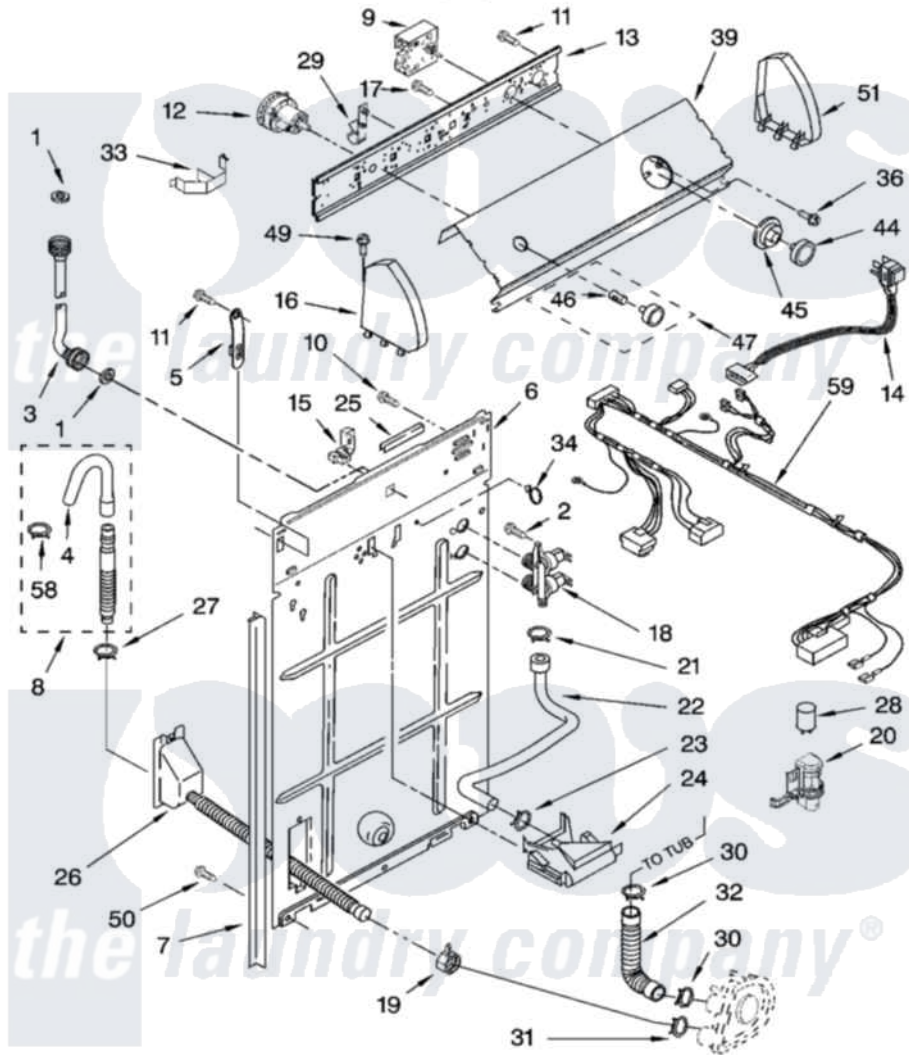

## CONTROLS AND REAR PANEL PARTS

For Model: RAX4232RQ0  
(Designer White)

8180685

3

Whirlpool [Residential Whirlpool RAX4232RQ0 Washer Parts](#) Parts Diagram 02 - CONTROL AND REAR PANEL PARTS  
Click on the part number to view part

Item	Original Part Number	Replaced By	Status	Part Description
1	3976300	<a href="#">16123</a>		Washer Inlet-Hose Miscellaneous Parts Must be Ordered Separately.
2	<a href="#">9740848</a>			Screw, Mixing Valve Mounting
3	8571377	<a href="#">89503</a>		Hose-Inlet
"	8571378	<a href="#">89503</a>		Hose-Inlet
4	<a href="#">3357027</a>			Nozzle, Hose Drain
5	<a href="#">8568314</a>			Strap, Console
6	<a href="#">3357978</a>			Panel, Rear
7	<a href="#">62747</a>			Pad, Rear Panel
8	3951609	<a href="#">285664</a>		Hose
"	661577	<a href="#">285666</a>		Hose
"	3357090	<a href="#">285702</a>		Hose
9	<a href="#">3954563</a>			Timer, Control
10	<a href="#">3351614</a>			Screw, Gearcase Cover Mounting
11	<a href="#">90767</a>			Screw, 8A X 3/8 HeX Washer Head Tapping