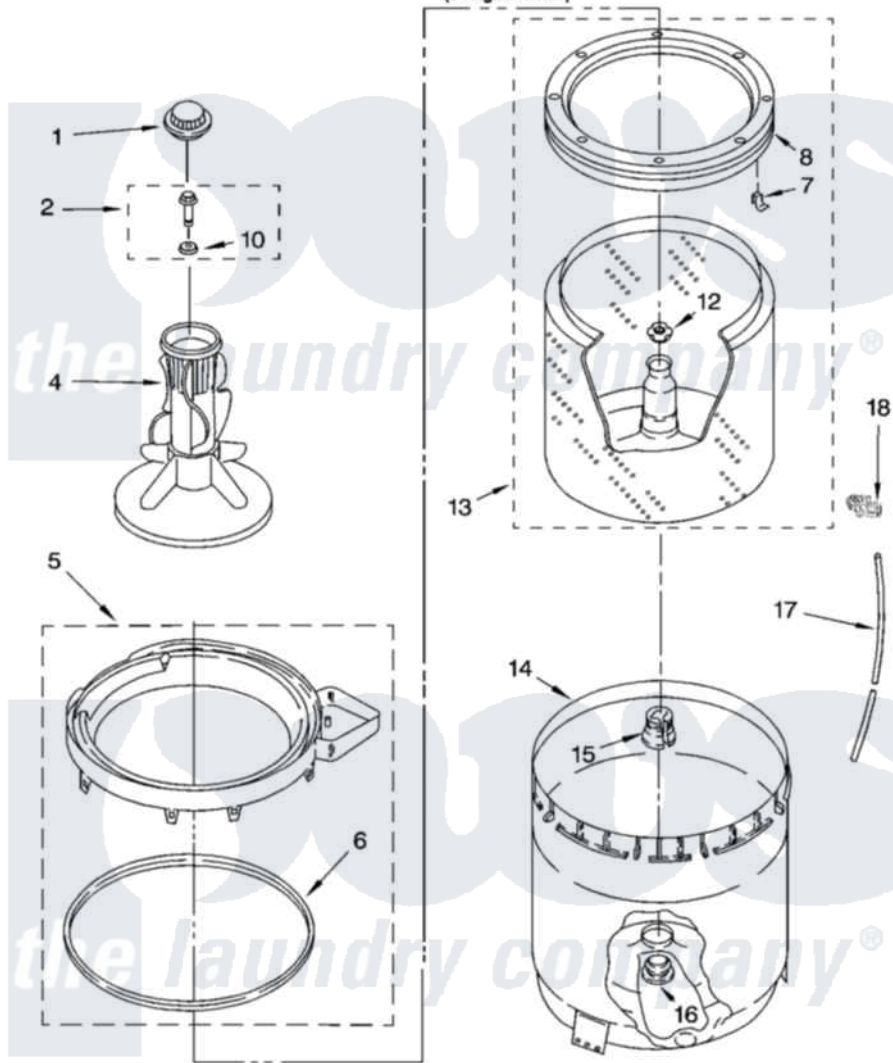

# Whirlpool RAX4232RQ0 03 - AGITATOR, BASKET AND TUB PARTS

## AGITATOR, BASKET AND TUB PARTS

For Model: RAX4232RQ0  
(Designer White)

8180685

5

Whirlpool Residential Whirlpool RAX4232RQ0 Washer Parts Parts Diagram 03 - AGITATOR, BASKET AND TUB PARTS  
Click on the part number to view part

Item	Original Part Number	Replaced By	Status	Part Description
1	<a href="#">3352483</a>			Cap, Agitator
2	<a href="#">358237</a>			Screw And Washer
4	<a href="#">63377</a>			Agitator
5	<a href="#">3360611</a>			Tub Ring And Gasket Assembly
6	<a href="#">3359586</a>			Gasket, Tub Ring
7	<a href="#">8519815</a>			Clip, Balance Ring
8	<a href="#">3956205</a>			Balance Ring
10	<a href="#">3949550</a>			Washer
12	<a href="#">21366</a>			Nut, Spanner
13	3956206	<a href="#">3956207</a>		Basket And Balance Ring
14	<a href="#">63125</a>			Tub
15	<a href="#">389140</a>			Tub Block, Basket Drive
16	<a href="#">383727</a>			Gasket, Centerpod
17	3347780	<a href="#">353244</a>		Hose, Pressure Switch
18	<a href="#">2219077</a>			Clip, Pressure Switch Hose