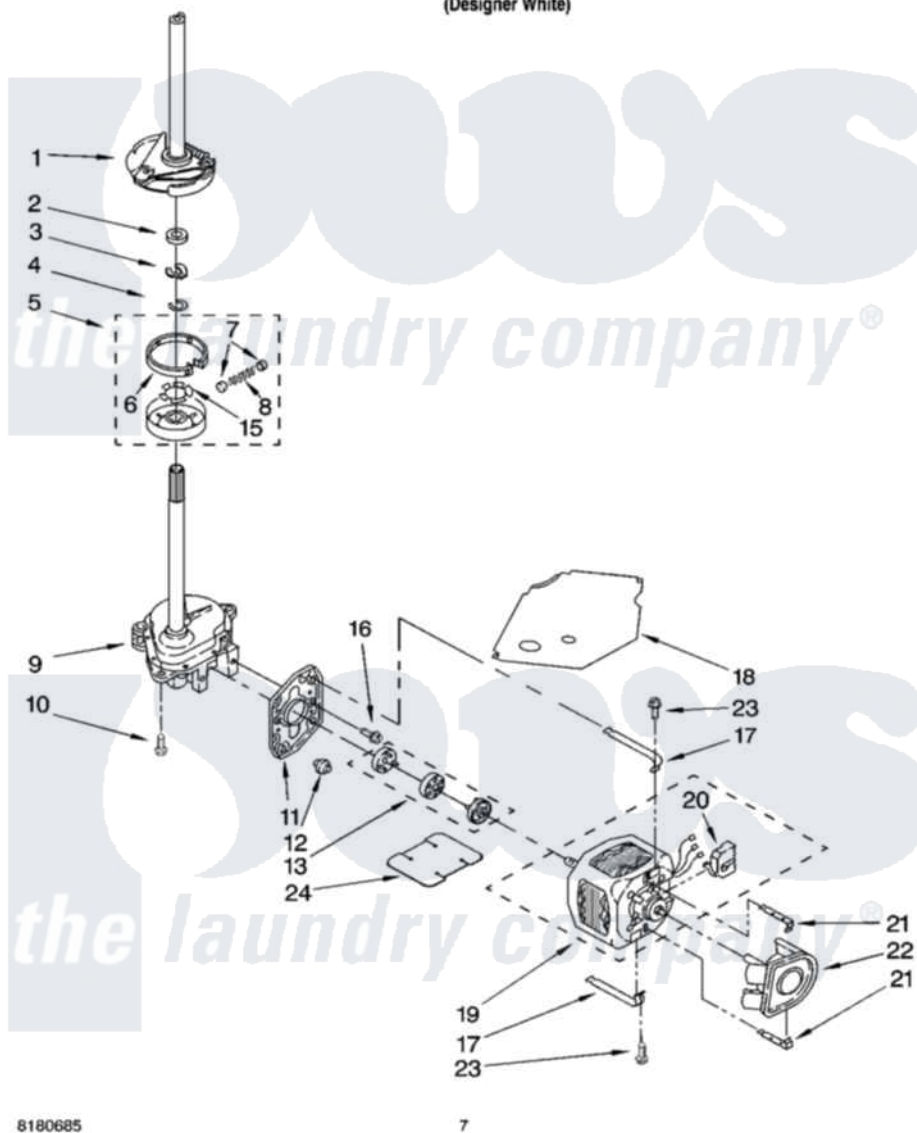

Whirlpool RAX4232RQ0 04 - BRAKE, CLUTCH, GEARCASE, MOTOR AND PUMP PARTS

BRAKE, CLUTCH, GEARCASE, MOTOR AND PUMP PARTS

For Model: RAX4232RQ0
(Designer White)

8180685

7

Whirlpool [Residential Whirlpool RAX4232RQ0 Washer Parts](#) Parts Diagram 04 - BRAKE, CLUTCH, GEARCASE, MOTOR AND PUMP PARTS
Click on the part number to view part

Item	Original Part Number	Replaced By	Status	Part Description
1	388951	285792		Basketdrive
2	63292			Washer, Spin Tube Thrust
3	62697	W10080230		Ring, Spin Tube Support
4	63283	285353		Ring
5	3951311	285785		Clutch
6	3951308	285790		Lining
7	62646			Cap, Clutch Spring
8	3946792			Spring And Damper Assembly
9	3360630	3360629		Gearcase
10	3357334	3400516		Screw Anti-Rattle
11	62611			Plate, Motor Mount To Gearcase
12	62691			Grommet, Motor
13	285753	285753A		Coupling
15	3355454			Clip, Main Drive

16	3400516		Screw Anti-Rattle
17	3349637	W10086010	Retainer, Motor
18	3362089		Shield, Tub To Motor
19	8528158	661600	Motor, Main Drive
20	3952056		Switch, Main Drive Motor
21	8546127		Retainer, Pump
22	3363394		Pump
23	3387485	273556	Screw, 10-16 X 5/8
24	3946532		Shield, Motor