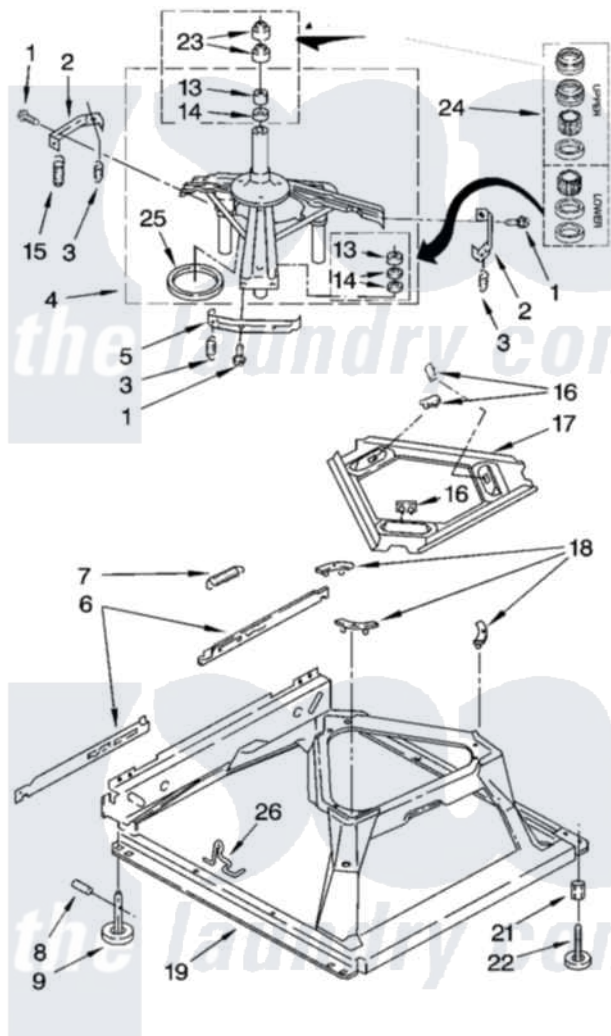

Whirlpool RAX4232RQ0 05 - MACHINE BASE PARTS

MACHINE BASE PARTS

For Model: RAX4232RQ0
(Designer White)

8

8180685

Whirlpool Residential Whirlpool RAX4232RQ0 Washer Parts Parts Diagram 05 - MACHINE BASE PARTS
Click on the part number to view part

Item	Original Part Number	Replaced By	Status	Part Description
1	3400076			Screw, Bracket Mounting
2	64067			Bracket, Spring Outer
3	63907			Spring, Suspension
4	8575214	280184		Support
5	64065			Bracket, Spring Outer
6	63466			Link, Leveling Mechanism
7	62597	8316845		Spring
8	62837			Pin, Knurled
9	62596	285244		Feet-Leveling
13	3347047	8546455		Bearing, Centerpost
14	357409	359449		Seal, Agitator Shaft
15	8534035	285901		Spring
16	62568	285219		Pad
17	3946509			Plate, Suspension
18	3363660	285744		Pad
19	3946512	285771		Base

21	3359452		Nut, Lock
22	389102	W10001130	Foot, Leveling
23	356934	8577376	Seal, Centerpost
24	285203		Centerpost Bearing Kit
25	63134		Ring, Sound Deadening
26	63806	W10145155	Retainer, Suspension Spring