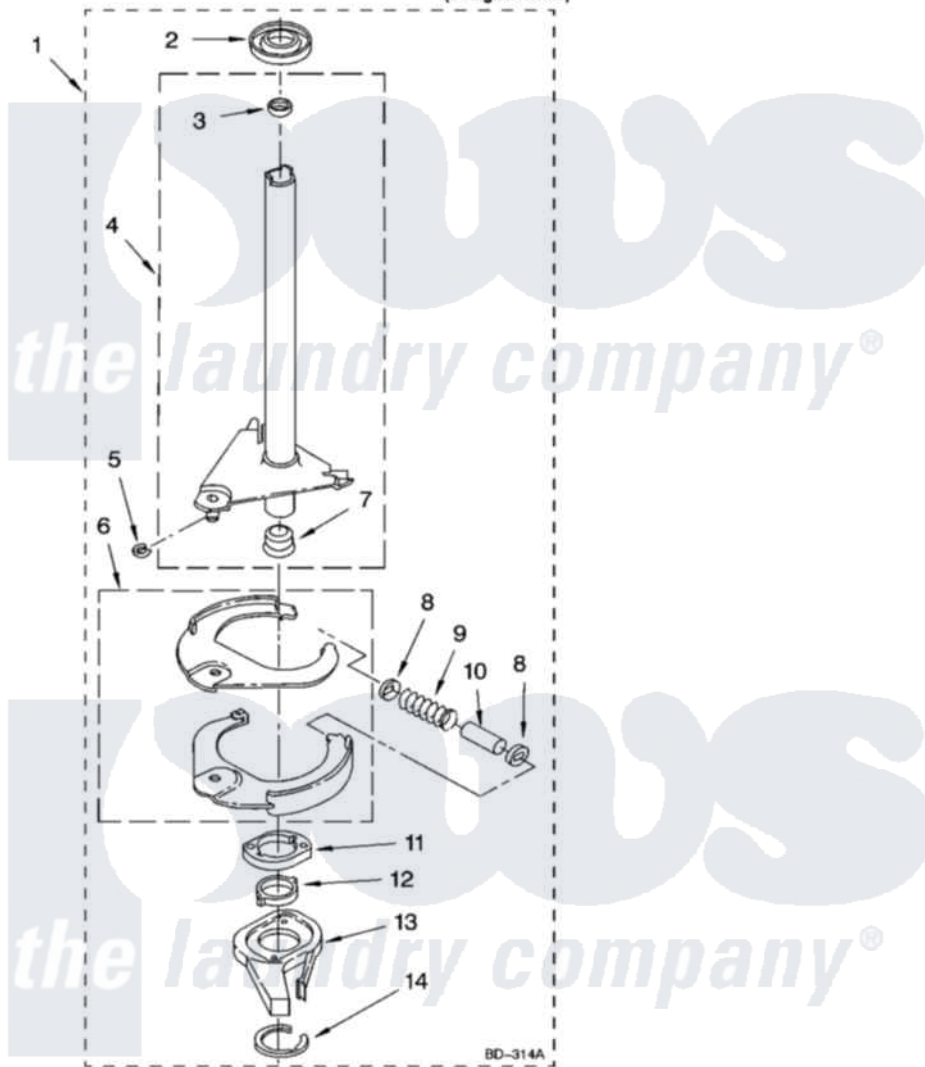

Whirlpool RAX4232RQ0 08 - BRAKE AND DRIVE TUBE PARTS

BRAKE AND DRIVE TUBE PARTS

For Model: RAX4232RQ0
(Designer White)

12

8180685

Whirlpool Residential Whirlpool RAX4232RQ0 Washer Parts Parts Diagram 08 - BRAKE AND DRIVE TUBE PARTS

Click on the part number to view part

Item	Original Part Number	Replaced By	Status	Part Description
1	388951	285792		Basketdrive
2	62658			Ring, Thrust
3	356427			Seal, Spin Pinion
4	64027	64208		Tube-Spin
5	64035	W10083190		Ring, Retaining
6	64232	285438		Shoe-Brake
7	62703	8546462		"T" Bearing, Spin Tube
8	3353956	285658		Sleeve
9	62647		Not Available	Spring, Brake
10	3355360	285658		Sleeve
11	661516	8546461		Cam, Brake Release
12	63022			Sleeve, Cam
13	64194	285790		Lining
14	90368	W10083200		Ring, Retaining
"	BLANK		Not Available	Following Parts Not Illustrated
"	285208			Lubricant