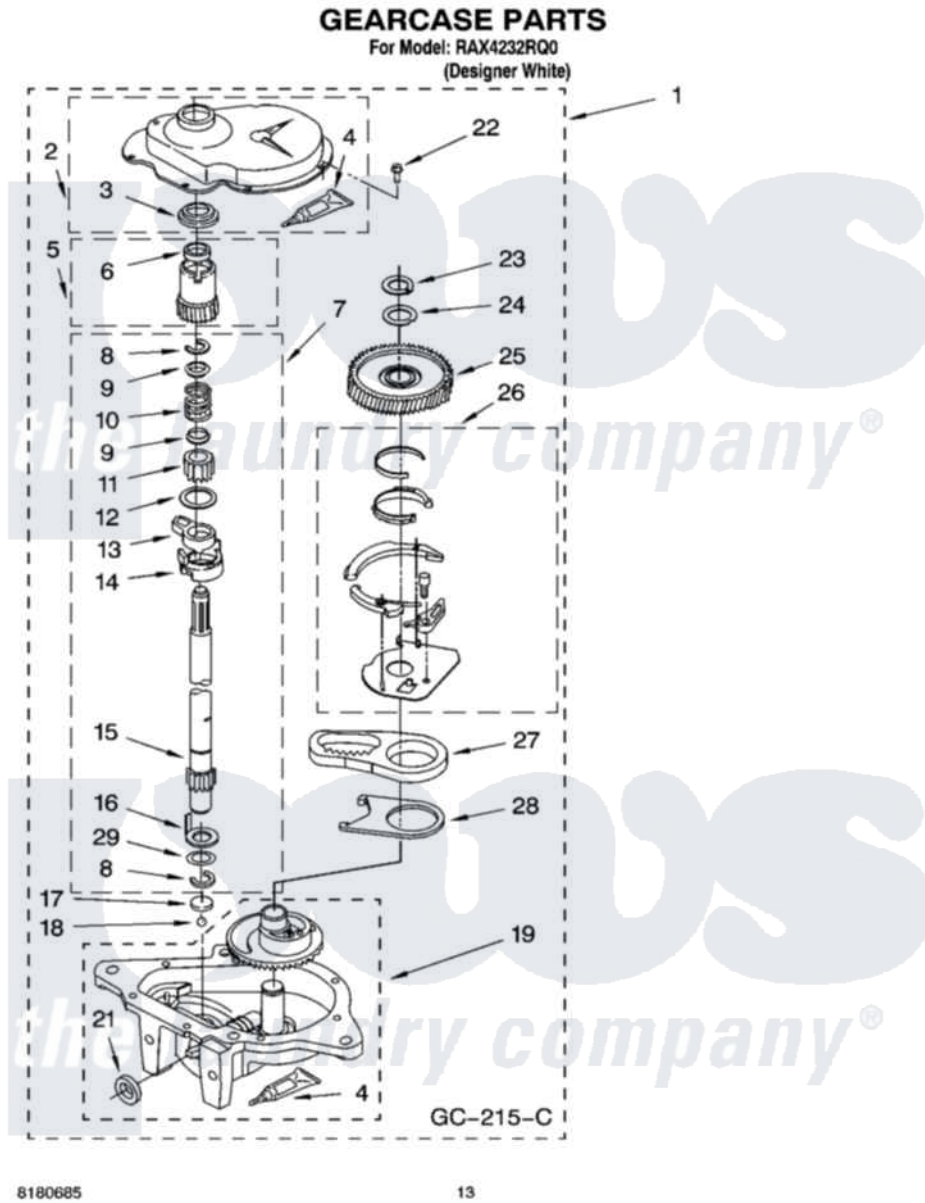

Whirlpool RAX4232RQ0 09 - GEARCASE PARTS

Whirlpool [Residential Whirlpool RAX4232RQ0 Washer Parts](#) Parts Diagram 09 - GEARCASE PARTS
Click on the part number to view part

Item	Original Part Number	Replaced By	Status	Part Description
1	3360630	3360629		Gearcase
2	285202			Cover, Gearcase
3	3349985			Seal, Gearcase Cover
4	285195			Sealer Sealer, Gasket
5	63320	285362		Gear and Pinion
6	356427			Seal, Spin Pinion
7	389387			Shaft, Agitator
8	90369		Not Available	Ring, Retaining (2)
9	62677			Retainer, Spring
10	62676			Spring, Agitator
11	63273	285509		Shaft, Agitator
12	62619			Washer, Agitator Gear
13	62580	285206		Cam-Agitator
14	62581	285206		Cam-Agitator
15	285509			Shaft, Agitator
16	62618			Washer, Cam Thrust

17	16018	285205	Bearing
18	85529	285205	Bearing
19	389230	285515	Gearcase
21	285352		Seal Kit, Thrust Plug
22	3351614		Screw, Gearcase Cover Mounting
23	3362552	285765	Ring-Retr
24	285735	285766	Washer Kit, Thrust
25	62570	285362	Gear and Pinon
26	388253	999516	Shelf-Glas
27	3349296	8546456	Rack, Connecting
28	62621		Actuator, Shift
29	388815		Washer, Intermediate 1 3976263 Miscellaneous Parts Bag 2 3976300 Washer, Inlet Hose 3 3366913 Clamp, Hose