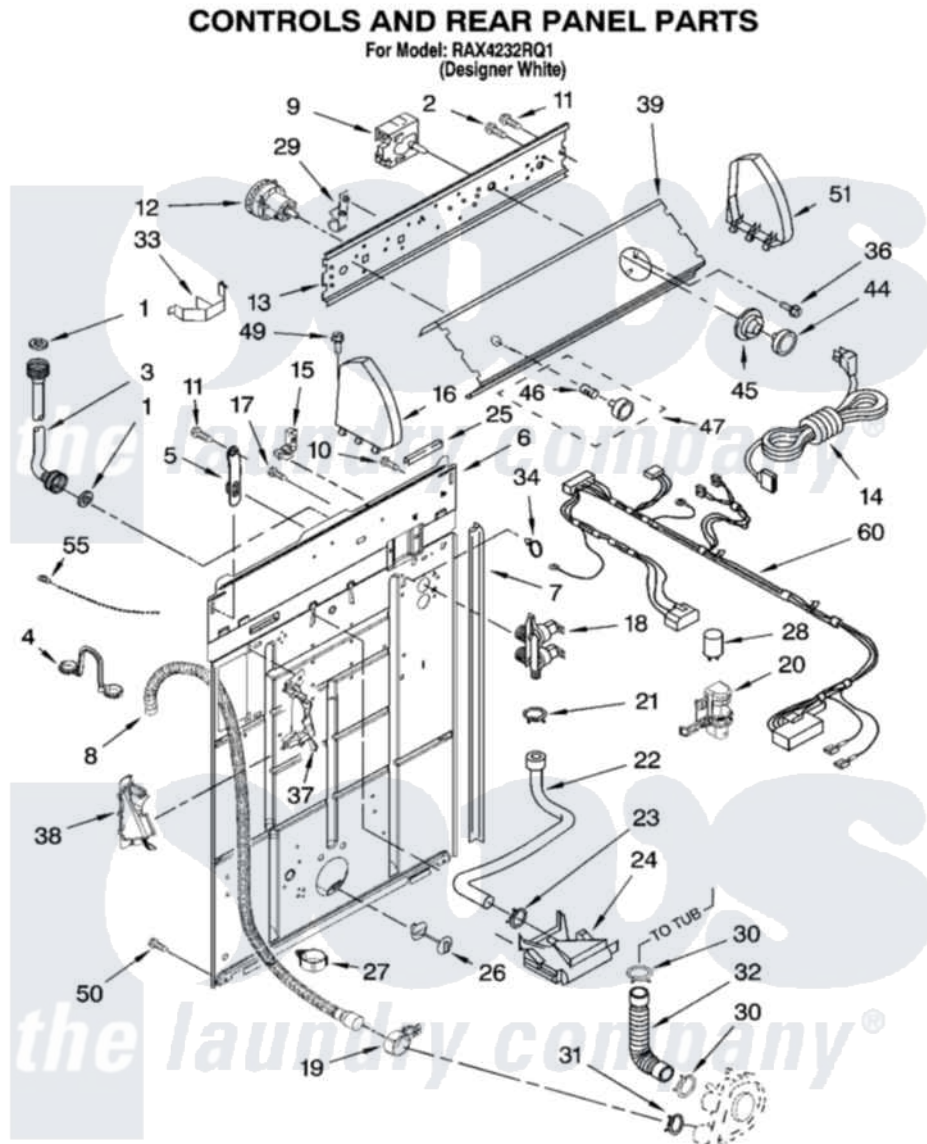

Whirlpool RAX4232RQ1 02 - CONTROL AND REAR PANEL PARTS

8180701

3

Whirlpool [Residential Whirlpool RAX4232RQ1 Washer Parts](#) Parts Diagram 02 - CONTROL AND REAR PANEL PARTS
Click on the part number to view part

Item	Original Part Number	Replaced By	Status	Part Description
1	3976300	16123		Washer Inlet-Hose Miscellaneous Parts Must be Ordered Separately.
2	3400073			Screw, Ground
3	8571377	89503		Hose-Inlet
"	8571378	89503		Hose-Inlet
4	8541672	8577378		U-Bend, Drain Hose
5	8568314			Strap, Console
6	8318015			Panel, Rear
7	62747			Pad, Rear Panel
8	8559373	W10096921		Drain Hose Assembly
9	3954563			Timer, Control
10	3351614			Screw, Gearcase Cover Mounting
11	90767			Screw, 8A X 3/8 HeX Washer Head Tapping
12	3366849	W10339228		Switch-WL
13	3948608			Bracket, Control