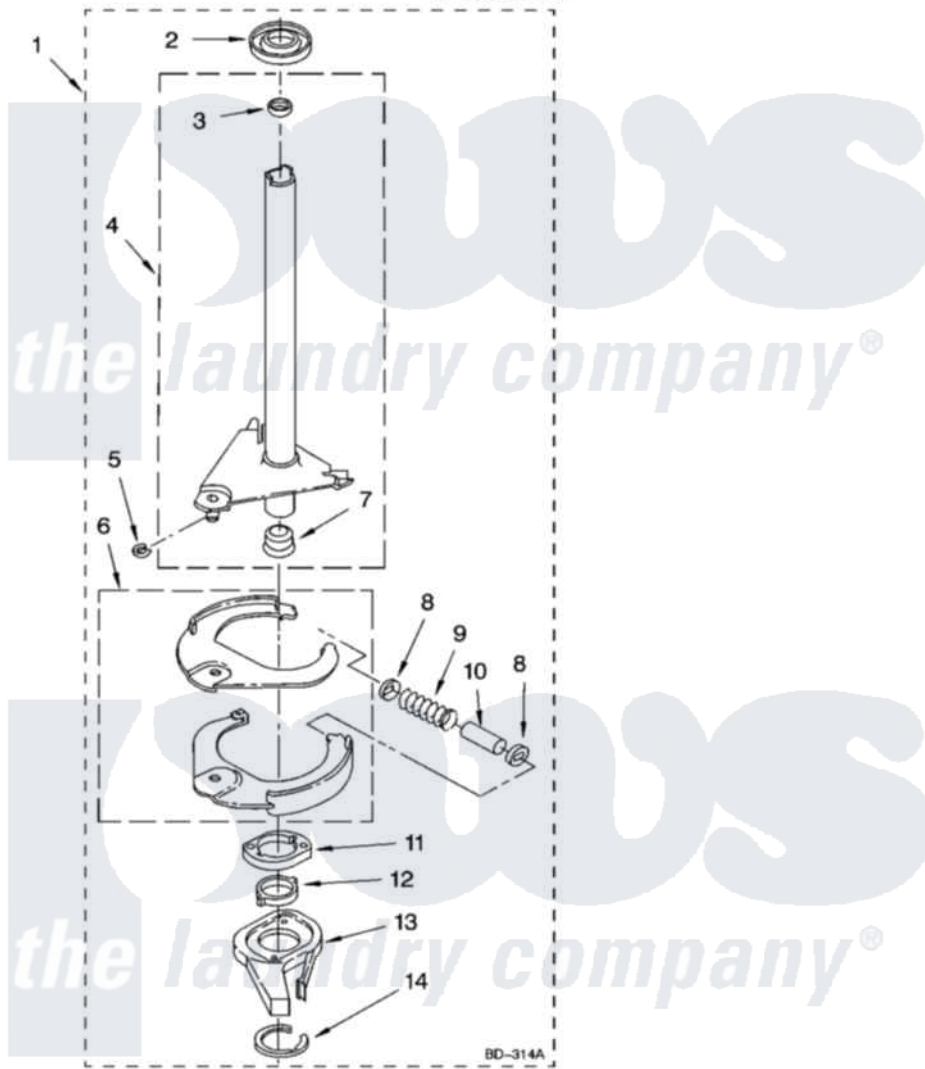

Whirlpool RAX4232RQ1 08 - BRAKE AND DRIVE TUBE PARTS

BRAKE AND DRIVE TUBE PARTS

For Model: RAX4232RQ1
(Designer White)

12

8180701

Whirlpool Residential Whirlpool RAX4232RQ1 Washer Parts Parts Diagram 08 - BRAKE AND DRIVE TUBE PARTS
Click on the part number to view part

Item	Original Part Number	Replaced By	Status	Part Description
1	388951	285792		Basketdrive
2	62658			Ring, Thrust
3	356427			Seal, Spin Pinion
4	64027	64208		Tube-Spin
5	64035	W10083190		Ring, Retaining
6	64232	285438		Shoe-Brake
7	62703	8546462		"T" Bearing, Spin Tube
8	3353956	285658		Sleeve
9	62647		Not Available	Spring, Brake
10	3355360	285658		Sleeve
11	661516	8546461		Cam, Brake Release
12	63022			Sleeve, Cam
13	64194	285790		Lining
14	90368	W10083200		Ring, Retaining
"	BLANK		Not Available	Following Parts Not Illustrated
"	285208			Lubricant