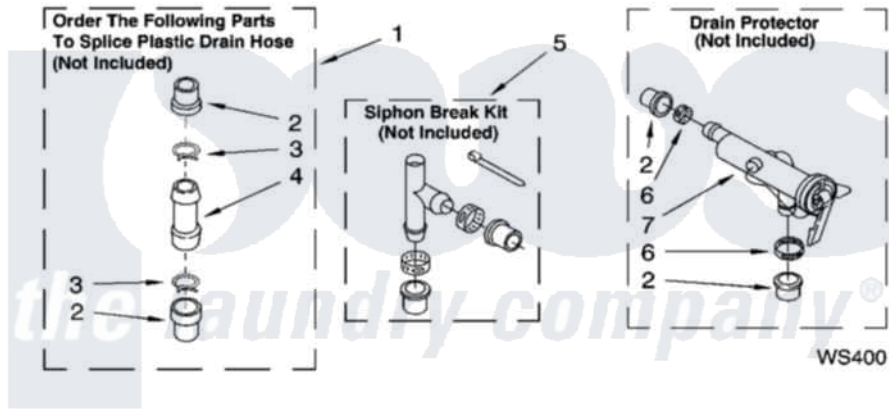

**WATER SYSTEM PARTS**

For Model: RAX4232RQ3  
(Designer White)

8180830

11

Whirlpool [Residential Whirlpool RAX4232RQ3 Washer Parts](#) Parts Diagram 07 - WATER SYSTEM PARTS  
Click on the part number to view part

Item	Original Part Number	Replaced By	Status	Part Description
1	<a href="#">285442</a>			Water System Parts
2	<a href="#">285321</a>			Water System Parts
3	370447	<a href="#">285655</a>		Clamp, Hose
4	<a href="#">16272</a>			Connector, Straight
5	<a href="#">285320</a>			Water System Parts
6	65349	<a href="#">285655</a>		Clamp, Hose
7	<a href="#">367031</a>			Water System Parts