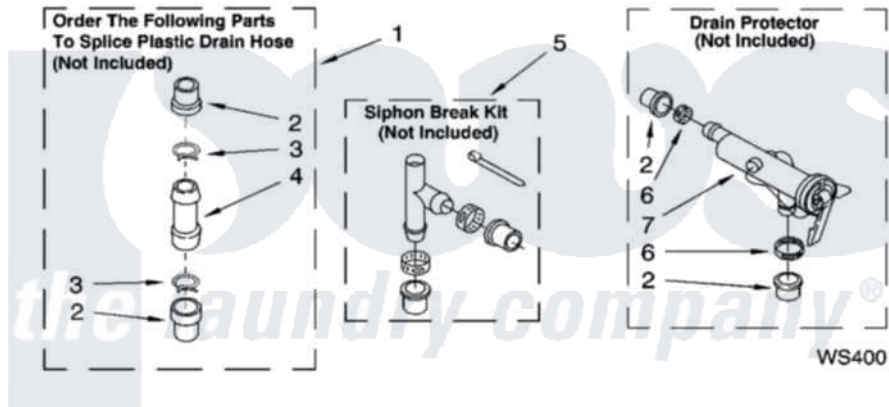

WATER SYSTEM PARTS

For Model: RAX4232RQ4
(Designer White)

8180979

11

Whirlpool [Residential Whirlpool RAX4232RQ4 Washer Parts](#) Parts Diagram 07 - WATER SYSTEM PARTS
Click on the part number to view part

Item	Original Part Number	Replaced By	Status	Part Description
1	285442			Water System Parts
2	285321			Water System Parts
3	370447	285655		Clamp, Hose
4	16272			Connector, Straight
5	285320			Water System Parts
6	65349	285655		Clamp, Hose
7	367031			Water System Parts