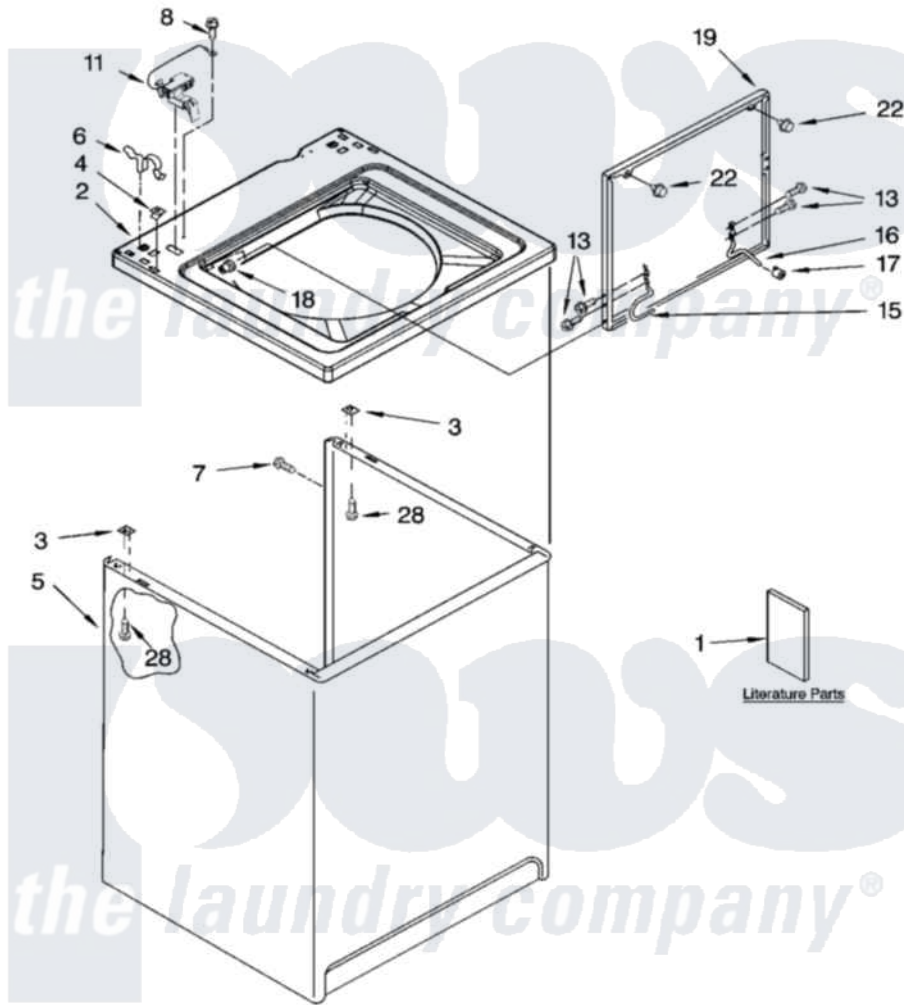

Whirlpool RAX4233PQ0 01 - TOP AND CABINET PARTS

TOP AND CABINET PARTS

For Model: RAX4233PQ0
(Designer White)

AUTOMATIC
WASHER

06-04 Litho in U.S.A. (drd)

1

Part No. 8180469

Whirlpool Residential Whirlpool RAX4233PQ0 Washer Parts Parts Diagram 01 - TOP AND CABINET PARTS

[Click on the part number to view part](#)

Item	Original Part Number	Replaced By	Status	Part Description
1	3956025		Not Available	Installation Instructions
"	3955872		Not Available	Use & Care Guide
"	3955913		Not Available	Feature Sheet
"	3956349		Not Available	Energy Guide
"	8542381		Not Available	Wiring Diagram
2	8318068			Top
3	62750			Spacer, Cabinet To Top (4)
4	357213			Nut, Push-In
5	63424			Cabinet
6	62780			Clip, Top And Cabinet And Rear Panel
7	3357011	308685		Side Trim)
8	3351614			Screw, Gearcase Cover Mounting
11	8318084			Switch, Lid
13	3351355	W10119828		Screw, Lid Hinge Mounting
15	8318088			Hinge, Lid

16	54583		Hinge, Lid
17	19119		Bumper, Lid Hinge
18	21258		Bearing, Lid Hinge
19	8542382	W1019385Z	Lid
22	9724509		Bumper, Lid
28	3390631		Screw, 10-16 X 3/8