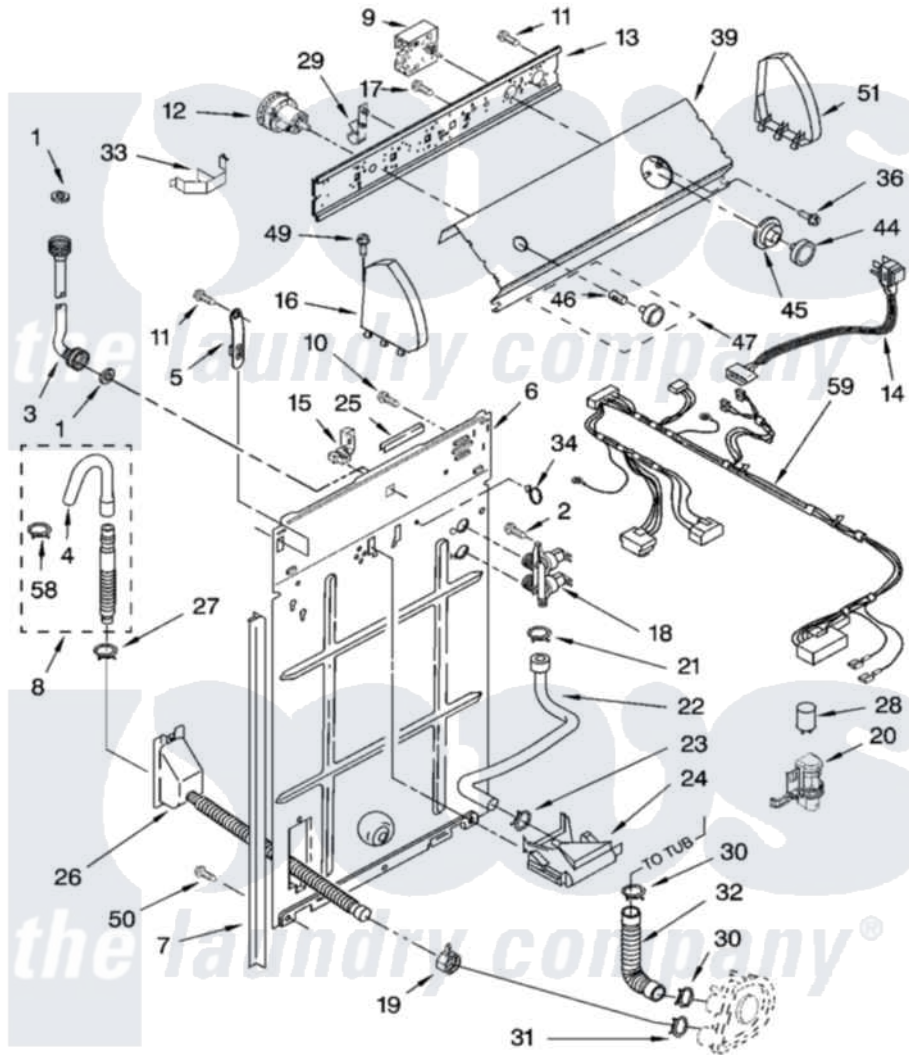

Whirlpool RAX4233PQ0 02 - CONTROL AND REAR PANEL PARTS

CONTROLS AND REAR PANEL PARTS

For Model: RAX4233PQ0
(Designer White)

8180489

3

Whirlpool [Residential Whirlpool RAX4233PQ0 Washer Parts](#) Parts Diagram 02 - CONTROL AND REAR PANEL PARTS
Click on the part number to view part

Item	Original Part Number	Replaced By	Status	Part Description
1	3976300	16123		Washer Inlet-Hose Miscellaneous Parts Must be Ordered Separately.
2	9740848			Screw, Mixing Valve Mounting
3	3949374	89503		Hose-Inlet
"	3949375	89503		Hose-Inlet
4	3357027			Nozzle, Hose Drain
5	8318255	8568314		Strap, Console
6	3357978			Panel, Rear
7	62747			Pad, Rear Panel
8	3951609	285664		Hose
"	661577	285666		Hose
"	3357090	285702		Hose
9	3954563			Timer, Control
10	3351614			Screw, Gearcase Cover Mounting
11	90767			Screw, 8A X 3/8 HeX Washer Head Tapping

12	3366848	W10339229	Switch-WL
13	3948608		Bracket, Control
14	661661	285800	Cord-Power
15	3952821	285777	Relief-Str
16	8274437	279960	Endcap
17	3400073		Screw, Ground
18	3955673	285805	Valve-Inlet
19	3976395		Restraint, Hose
20	8318046		Clip, Capacitor
21	301958	596669	Clamp, Manifold
22	8541607	3357328	Hose, Vacuum Break
23	370450	596669	Clamp, Manifold
24	3347034		Break, Vacuum
25	303294	3367669	Protector, Edge
26	8317940	W10358149	Drain Hose Assembly
27	3366912	356138	Clamp, Hose
28	661606	8572717	Capacitor, Motor Start
29	8317975		Restraint, Harness
30	3363366	616099	Clamp
31	8317496	285655	Clamp, Hose
32	3951449	285871	Hose
33	8055003		Clip, Harness And Pressure Switch
34	8559320		Restraint, Hose
36	3400818		Screw, Timer Mounting
39	3956974		Panel, Console
44	3956905		Knob, Timer
45	8557457	Not Available	Dial, Timer
46	8536939		Clip, Knob
47	8557459		Knob, Control
49	388326		Screw, 8-18 X 1.25
50	62863	3390631	Screw, 10-16 X 3/8
51	8274434	279960	Endcap
58	3366913	3357331	Clamp, Drain
59	3957024		Harness, Wiring