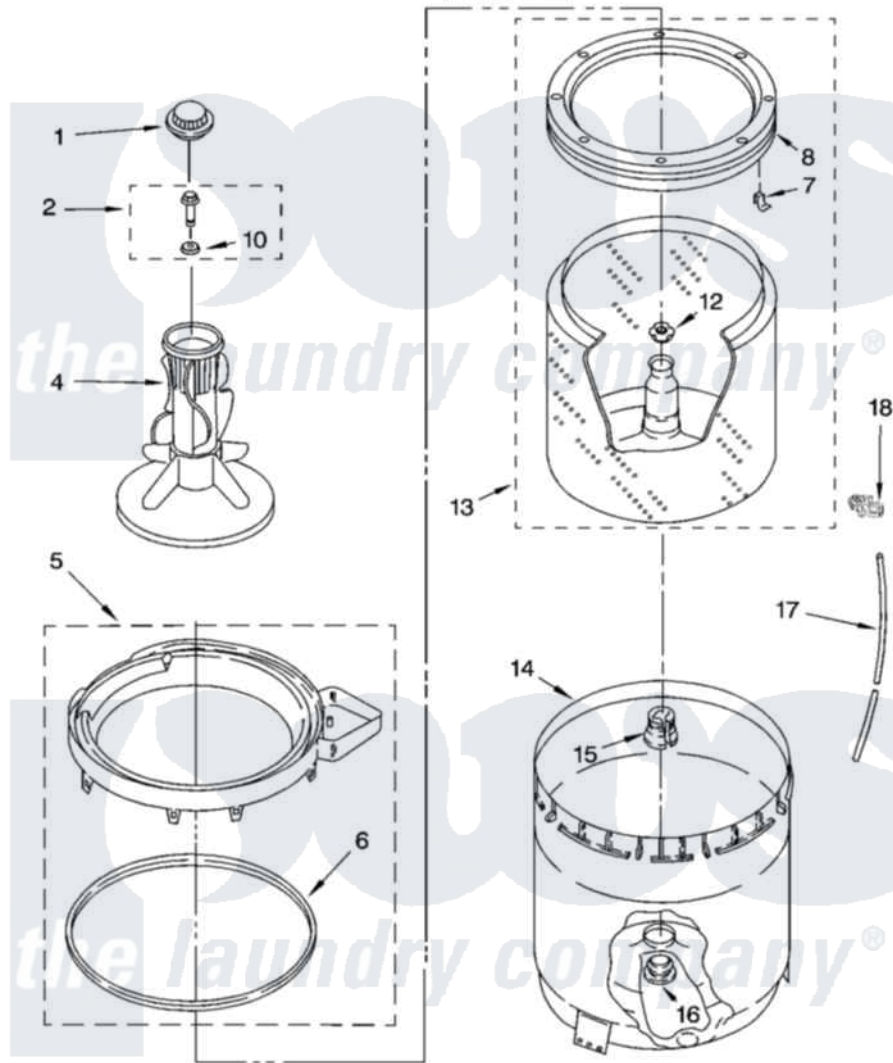

Whirlpool RAX4233PQ0 03 - AGITATOR, BASKET AND TUB PARTS

AGITATOR, BASKET AND TUB PARTS

For Model: RAX4233PQ0
(Designer White)

8180489

5

Whirlpool Residential Whirlpool RAX4233PQ0 Washer Parts Parts Diagram 03 - AGITATOR, BASKET AND TUB PARTS
Click on the part number to view part

Item	Original Part Number	Replaced By	Status	Part Description
1	3352483			Cap, Agitator
2	358237			Screw And Washer
4	63377			Agitator
5	3360611			Tub Ring And Gasket Assembly
6	3359586			Gasket, Tub Ring
7	8519815			Clip, Balance Ring
8	3956205			Balance Ring
10	3949550			Washer
12	21366			Nut, Spanner
13	3956206	3956207		Basket And Balance Ring
14	63125			Tub
15	389140			Tub Block, Basket Drive
16	383727			Gasket, Centerpod
17	3347780	353244		Hose, Pressure Switch
18	2219077			Clip, Pressure Switch Hose