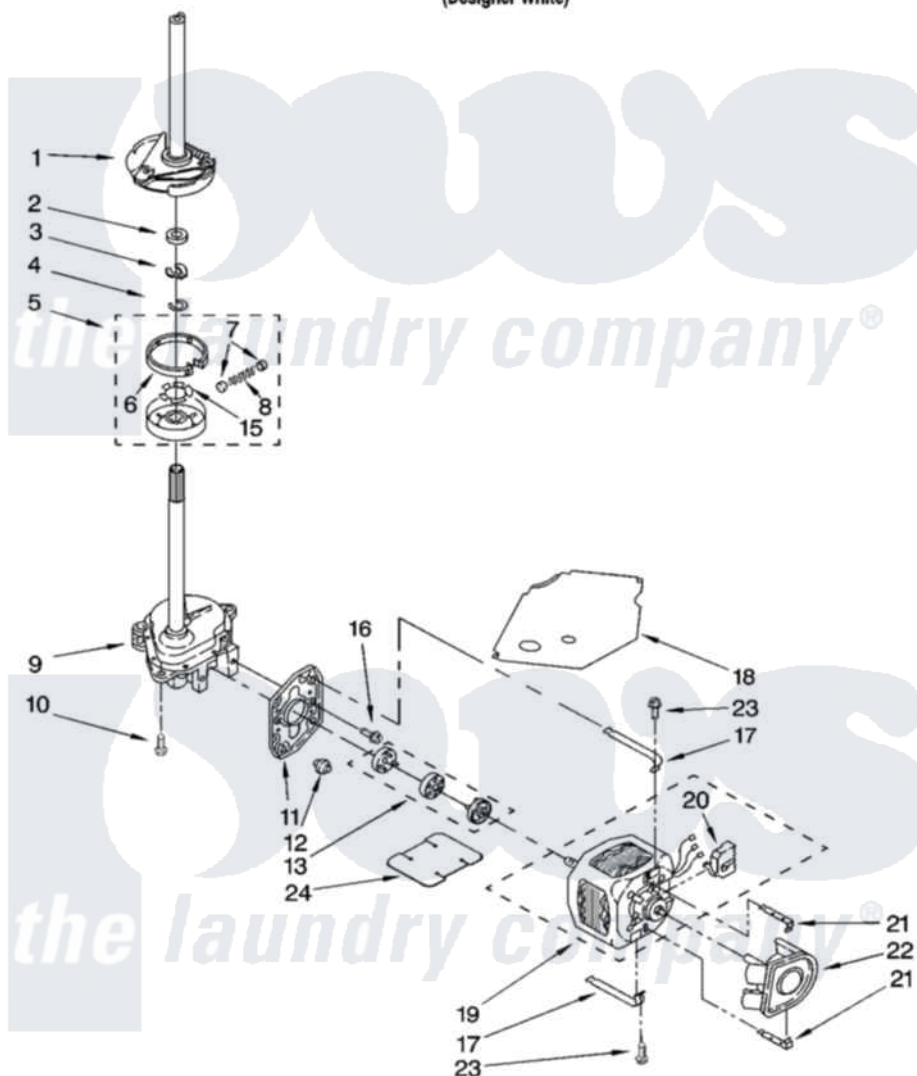

Whirlpool RAX4233PQ0 04 - BRAKE, CLUTCH, GEARCASE, MOTOR AND PUMP PARTS

BRAKE, CLUTCH, GEARCASE, MOTOR AND PUMP PARTS

For Model: RAX4233PQ0
(Designer White)

8180489

7

Whirlpool [Residential Whirlpool RAX4233PQ0 Washer Parts](#) Parts Diagram 04 - BRAKE, CLUTCH, GEARCASE, MOTOR AND PUMP PARTS
Click on the part number to view part

Item	Original Part Number	Replaced By	Status	Part Description
1	388951	285792		Basketdrive
2	63292			Washer, Spin Tube Thrust
3	62697	W10080230		Ring, Spin Tube Support
4	63283	285353		Ring
5	3951311	285785		Clutch
6	3951308	285790		Lining
7	62646			Cap, Clutch Spring
8	3946792			Spring And Damper Assembly
9	3360630	3360629		Gearcase
10	3357334	3400516		Screw Anti-Rattle
11	62611			Plate, Motor Mount To Gearcase
12	62691			Grommet, Motor
13	285753	285753A		Coupling
15	3355454			Clip, Main Drive

16	3400516		Screw Anti-Rattle
17	3349637	W10086010	Retainer, Motor
18	3362089		Shield, Tub To Motor
19	8528158	661600	Motor, Main Drive
20	3952056		Switch, Main Drive Motor
21	8546127		Retainer, Pump
22	3363394		Pump
23	3387485	273556	Screw, 10-16 X 5/8
24	3946532		Shield, Motor