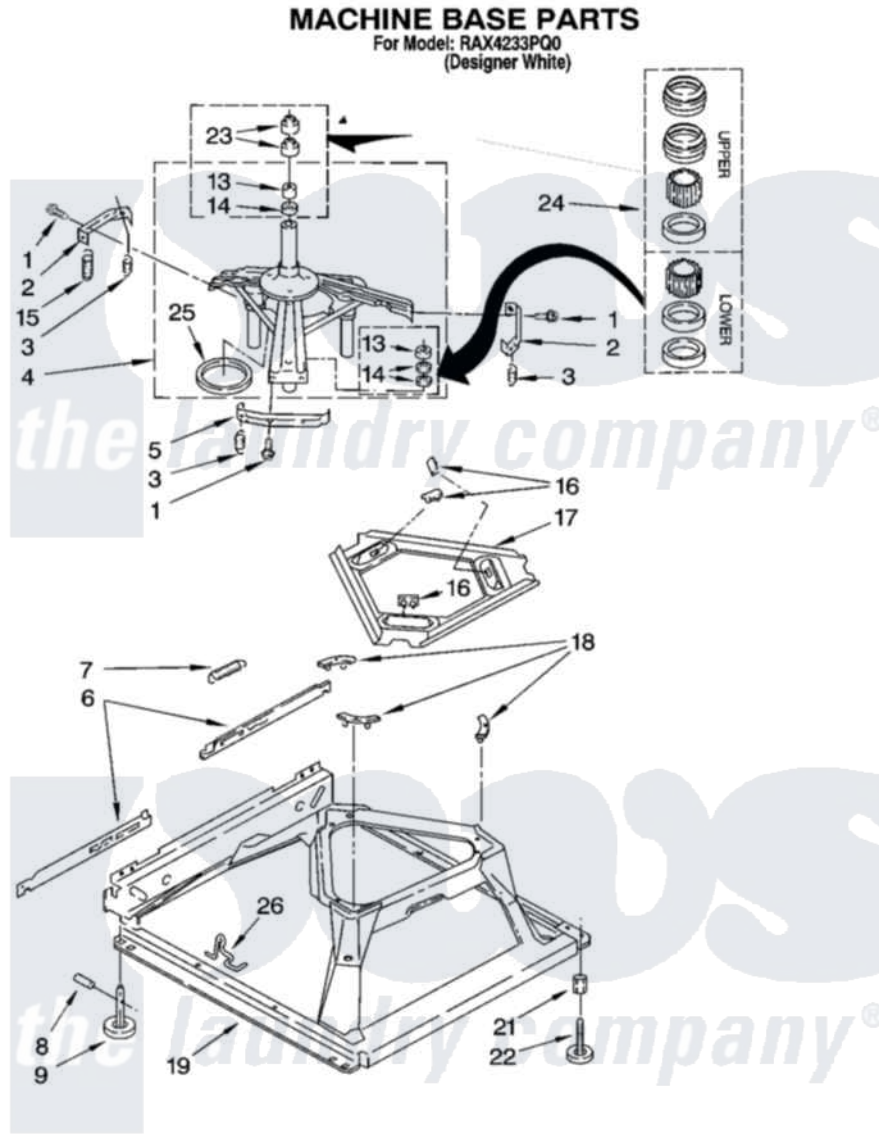

# Whirlpool RAX4233PQ0 05 - MACHINE BASE PARTS

8

8180469

Whirlpool Residential Whirlpool RAX4233PQ0 Washer Parts Parts Diagram 05 - MACHINE BASE PARTS  
 Click on the part number to view part

Item	Original Part Number	Replaced By	Status	Part Description
1	<a href="#">3400076</a>			Screw, Bracket Mounting
2	<a href="#">64067</a>			Bracket, Spring Outer
3	<a href="#">63907</a>			Spring, Suspension
4	3362087	<a href="#">280184</a>		Support
5	<a href="#">64065</a>			Bracket, Spring Outer
6	<a href="#">63466</a>			Link, Leveling Mechanism
7	62597	<a href="#">8316845</a>		Spring
8	<a href="#">62837</a>			Pin, Knurled
9	62596	<a href="#">285244</a>		Feet-Leveling
13	3347047	<a href="#">8546455</a>		Bearing, Centerpost
14	357409	<a href="#">359449</a>		Seal, Agitator Shaft
15	388492	<a href="#">W10250667</a>		Spring, Counterweight
16	62568	<a href="#">285219</a>		Pad
17	<a href="#">3946509</a>			Plate, Suspension
18	3363660	<a href="#">285744</a>		Pad
19	3946512	<a href="#">285771</a>		Base

21	<a href="#">3359452</a>		Nut, Lock
22	389102	<a href="#">W10001130</a>	Foot, Leveling
23	356934	<a href="#">8577376</a>	Seal, Centerpost
24	<a href="#">285203</a>		Centerpost Bearing Kit
25	<a href="#">63134</a>		Ring, Sound Deadening
26	63806	<a href="#">W10145155</a>	Retainer, Suspension Spring