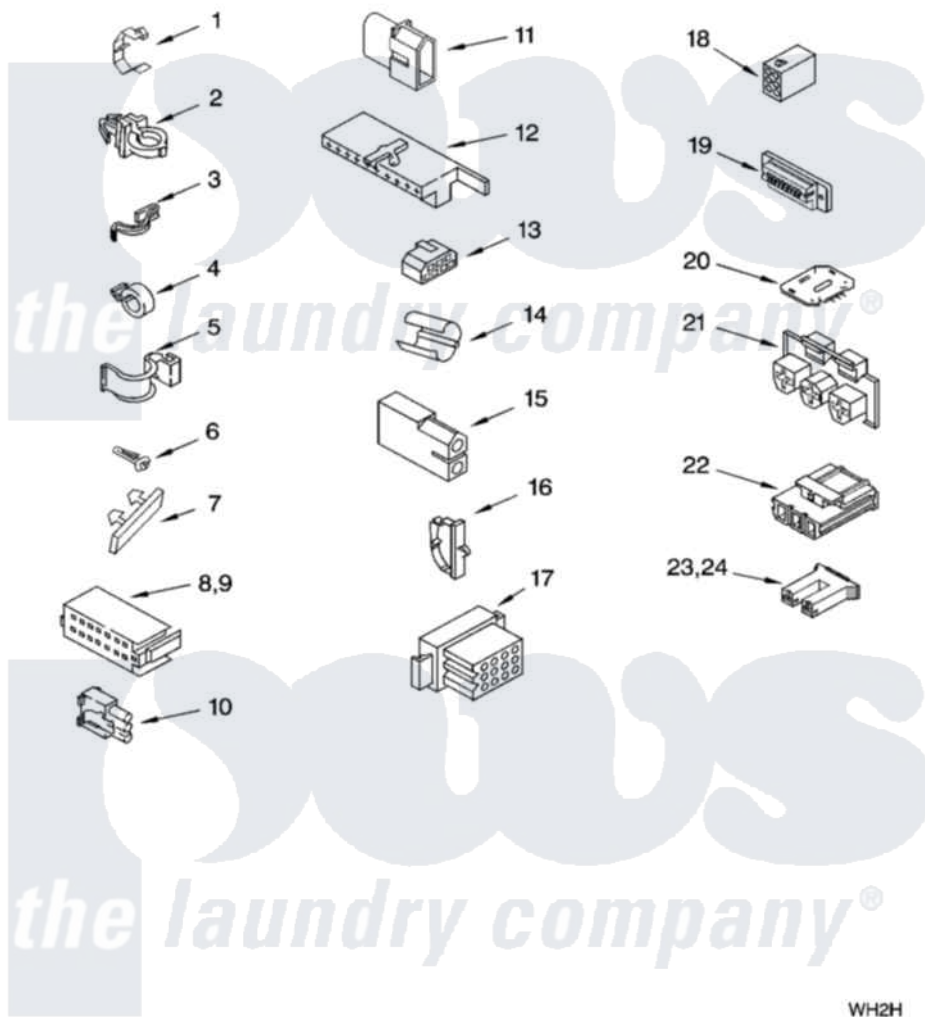

# Whirlpool RAX4233PQ0 06 - WIRING HARNESS PARTS

## WIRING HARNESS PARTS

For Model: RAX4233PQ0  
(Designer White)

8180489

9

WH2H

Whirlpool [Residential Whirlpool RAX4233PQ0 Washer Parts](#) Parts Diagram 06 - WIRING HARNESS PARTS  
Click on the part number to view part

Item	Original Part Number	Replaced By	Status	Part Description
1	<a href="#">3349557</a>			Retainer, Harness
2	388498		Not Available	Clip, Harness
3	3347812	<a href="#">8528351</a>		Clip
4	3352501	<a href="#">8559320</a>		Restraint, Hose
5	<a href="#">90016</a>			Clip, Pressure Switch Hose
6	3390496	<a href="#">8281256</a>		Clip, Harness
7	<a href="#">389379</a>			Retainer, Side To Feature Panel
8	<a href="#">3948614</a>			Disconnect Block
9	<a href="#">352089</a>			Timer, Block Disconnect
10	<a href="#">62889</a>			Receptacle, Terminal
11	<a href="#">353424</a>			Plug, Terminal
12	<a href="#">62505</a>			Block, Disconnect
13	<a href="#">3347243</a>			Block, Disconnect
14	<a href="#">63523</a>			Harness, Protector
15	<a href="#">717252</a>			Receptacle, Terminal
16	<a href="#">3352944</a>			Clip, Harness

17	3390423	Not Available	Block, Disconnect (12-Way) (Timer) (Use Term. 94613)
18	3347730	Not Available	Receptacle, (6-Way) (Use Term. 94613)
19	3349494		Connector, Etc
20	3407125	<a href="#">3955728</a>	Control, Etc
21	3948617	<a href="#">2172937</a>	Connector
22	<a href="#">3360056</a>		Connector
23	<a href="#">3354925</a>		Block, Connector
24	<a href="#">3354926</a>		Block, Connector