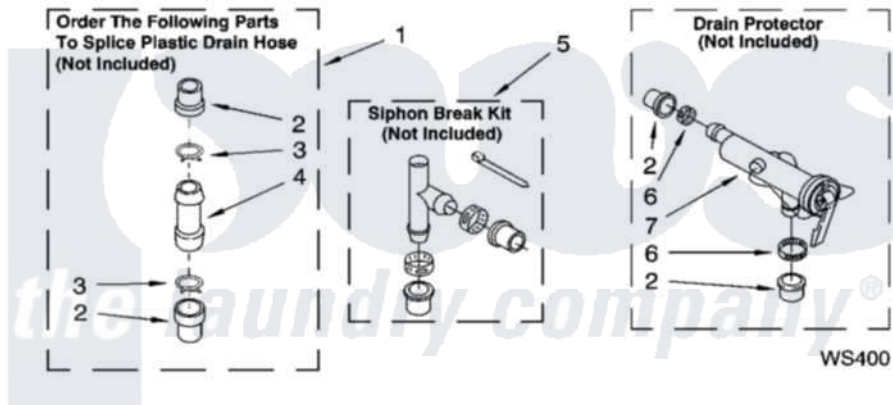

WATER SYSTEM PARTS

For Model: RAX4233PQ0
(Designer White)

8180489

11

Whirlpool [Residential Whirlpool RAX4233PQ0 Washer Parts](#) Parts Diagram 07 - WATER SYSTEM PARTS
Click on the part number to view part

Item	Original Part Number	Replaced By	Status	Part Description
1	285442			Water System Parts
2	285321			Water System Parts
3	370447	285655		Clamp, Hose
4	16272			Connector, Straight
5	285320			Water System Parts
6	65349	285655		Clamp, Hose
7	367031			Water System Parts