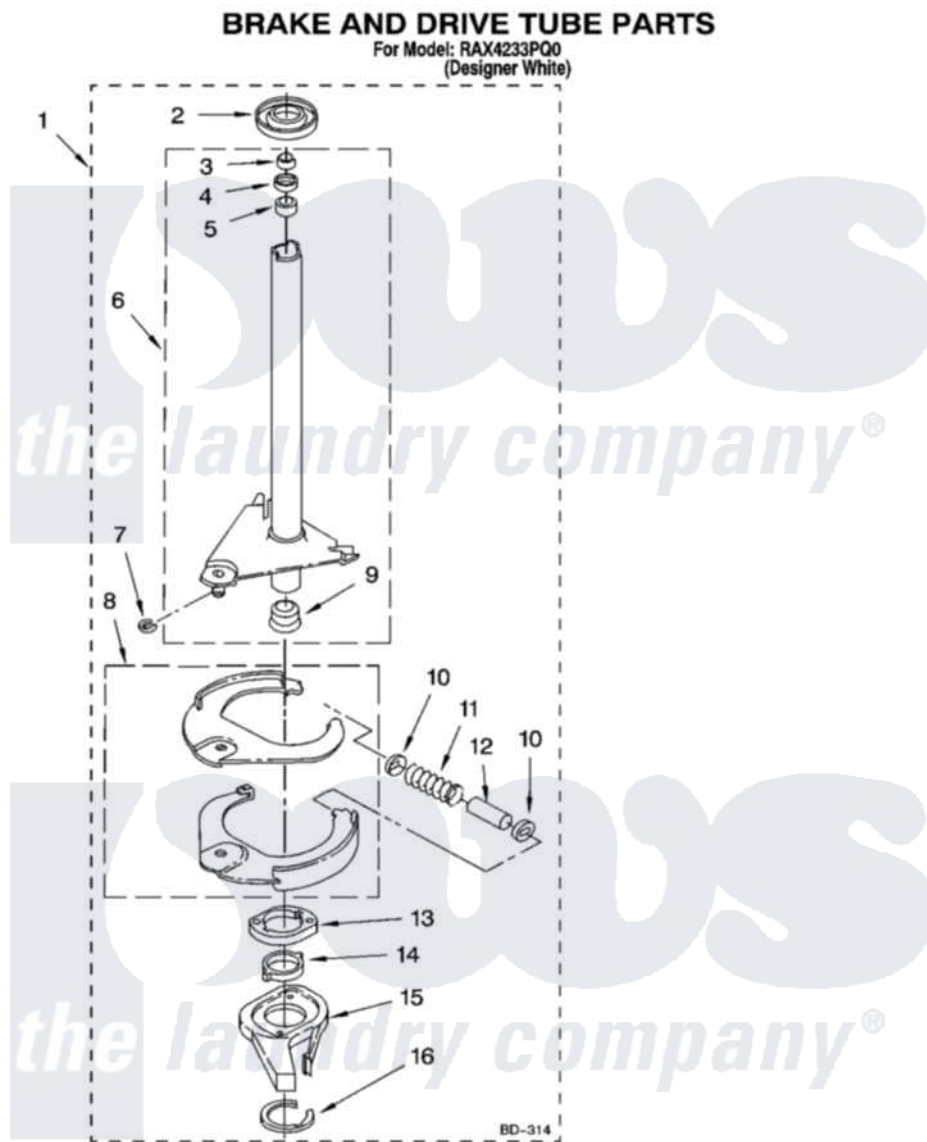

# Whirlpool RAX4233PQ0 08 - BRAKE AND DRIVE TUBE PARTS

12

8180469

Whirlpool Residential Whirlpool RAX4233PQ0 Washer Parts Parts Diagram 08 - BRAKE AND DRIVE TUBE PARTS

Click on the part number to view part

Item	Original Part Number	Replaced By	Status	Part Description
1	388951	<a href="#">285792</a>		Basketdrive
2	<a href="#">62658</a>			Ring, Thrust
3	<a href="#">91939</a>			Seal, Shaft
4	<a href="#">356427</a>			Seal, Spin Pinion
5	<a href="#">356937</a>			Spacer, Drive Tube
6	64027	<a href="#">64208</a>		Tube-Spin
7	64035	<a href="#">W10083190</a>		Ring, Retaining
8	64232	<a href="#">285438</a>		Shoe-Brake
9	62703	<a href="#">8546462</a>		"T" Bearing, Spin Tube
10	62648	<a href="#">285658</a>		Sleeve
11	62647		Not Available	Spring, Brake
12	62909	<a href="#">285658</a>		Sleeve
13	63023	<a href="#">8546461</a>		Cam, Brake Release
14	<a href="#">63022</a>			Sleeve, Cam
15	64194	<a href="#">285790</a>		Lining
16	90368	<a href="#">W10083200</a>		Ring, Retaining