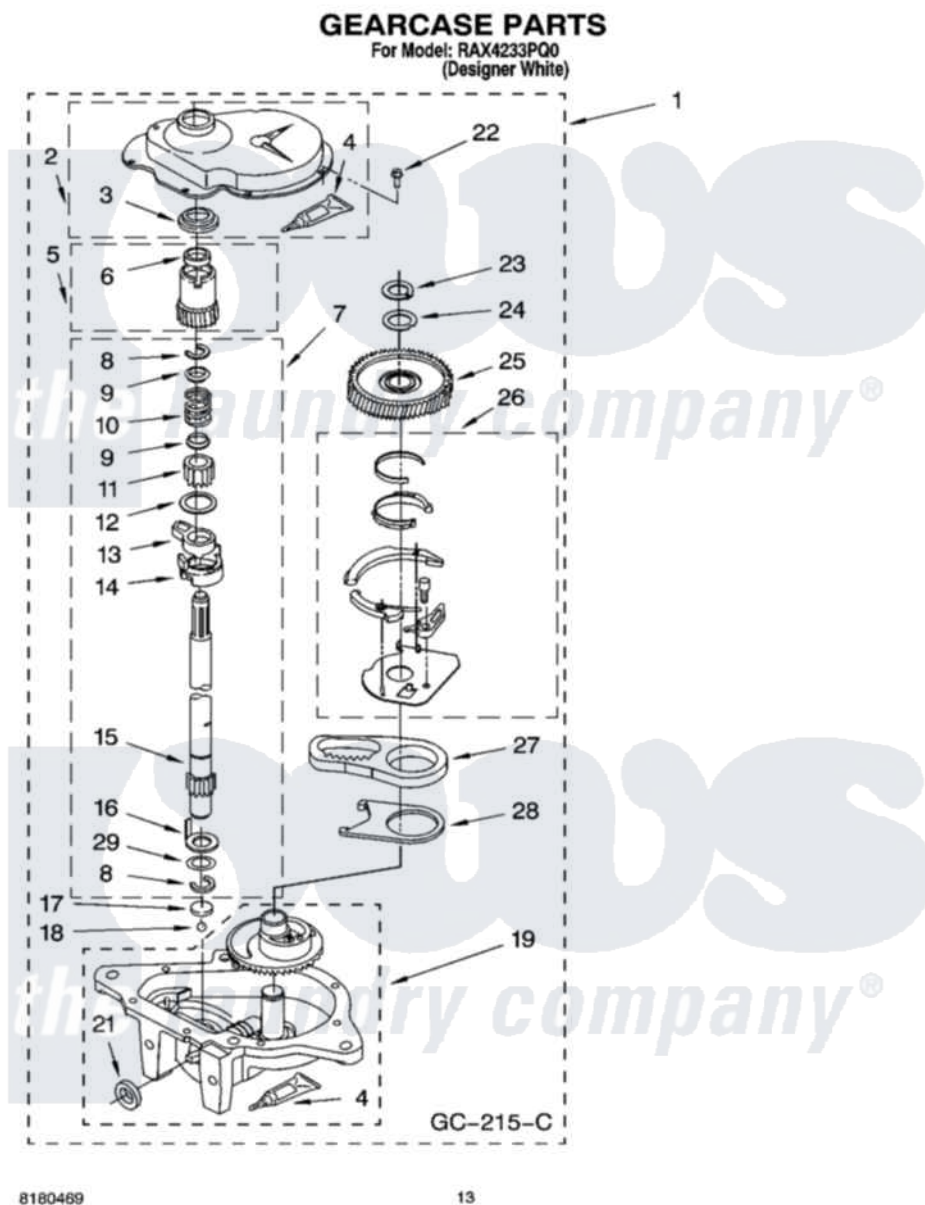

**Whirlpool RAX4233PQ0 09 - GEARCASE PARTS, MISCELLANEOUS PARTS, OPTIONAL PARTS (NOT INCLUDED)**

Whirlpool [Residential Whirlpool RAX4233PQ0 Washer Parts](#) Parts Diagram 09 - GEARCASE PARTS, MISCELLANEOUS PARTS, OPTIONAL PARTS (NOT INCLUDED)  
Click on the part number to view part

| Item | Original Part Number    | Replaced By             | Status        | Part Description      |
|------|-------------------------|-------------------------|---------------|-----------------------|
| 1    | 3360630                 | <a href="#">3360629</a> |               | Gearcase              |
| 2    | <a href="#">285202</a>  |                         |               | Cover, Gearcase       |
| 3    | <a href="#">3349985</a> |                         |               | Seal, Gearcase Cover  |
| 4    | <a href="#">285195</a>  |                         |               | Sealer Sealer, Gasket |
| 5    | 63320                   | <a href="#">285362</a>  |               | Gear and Pinion       |
| 6    | <a href="#">356427</a>  |                         |               | Seal, Spin Pinion     |
| 7    | <a href="#">389387</a>  |                         |               | Shaft, Agitator       |
| 8    | 90369                   |                         | Not Available | Ring, Retaining (2)   |
| 9    | <a href="#">62677</a>   |                         |               | Retainer, Spring      |
| 10   | <a href="#">62676</a>   |                         |               | Spring, Agitator      |
| 11   | 63273                   | <a href="#">285509</a>  |               | Shaft, Agitator       |
| 12   | <a href="#">62619</a>   |                         |               | Washer, Agitator Gear |
| 13   | 62580                   | <a href="#">285206</a>  |               | Cam-Agitator          |
| 14   | 62581                   | <a href="#">285206</a>  |               | Cam-Agitator          |
| 15   | <a href="#">285509</a>  |                         |               | Shaft, Agitator       |